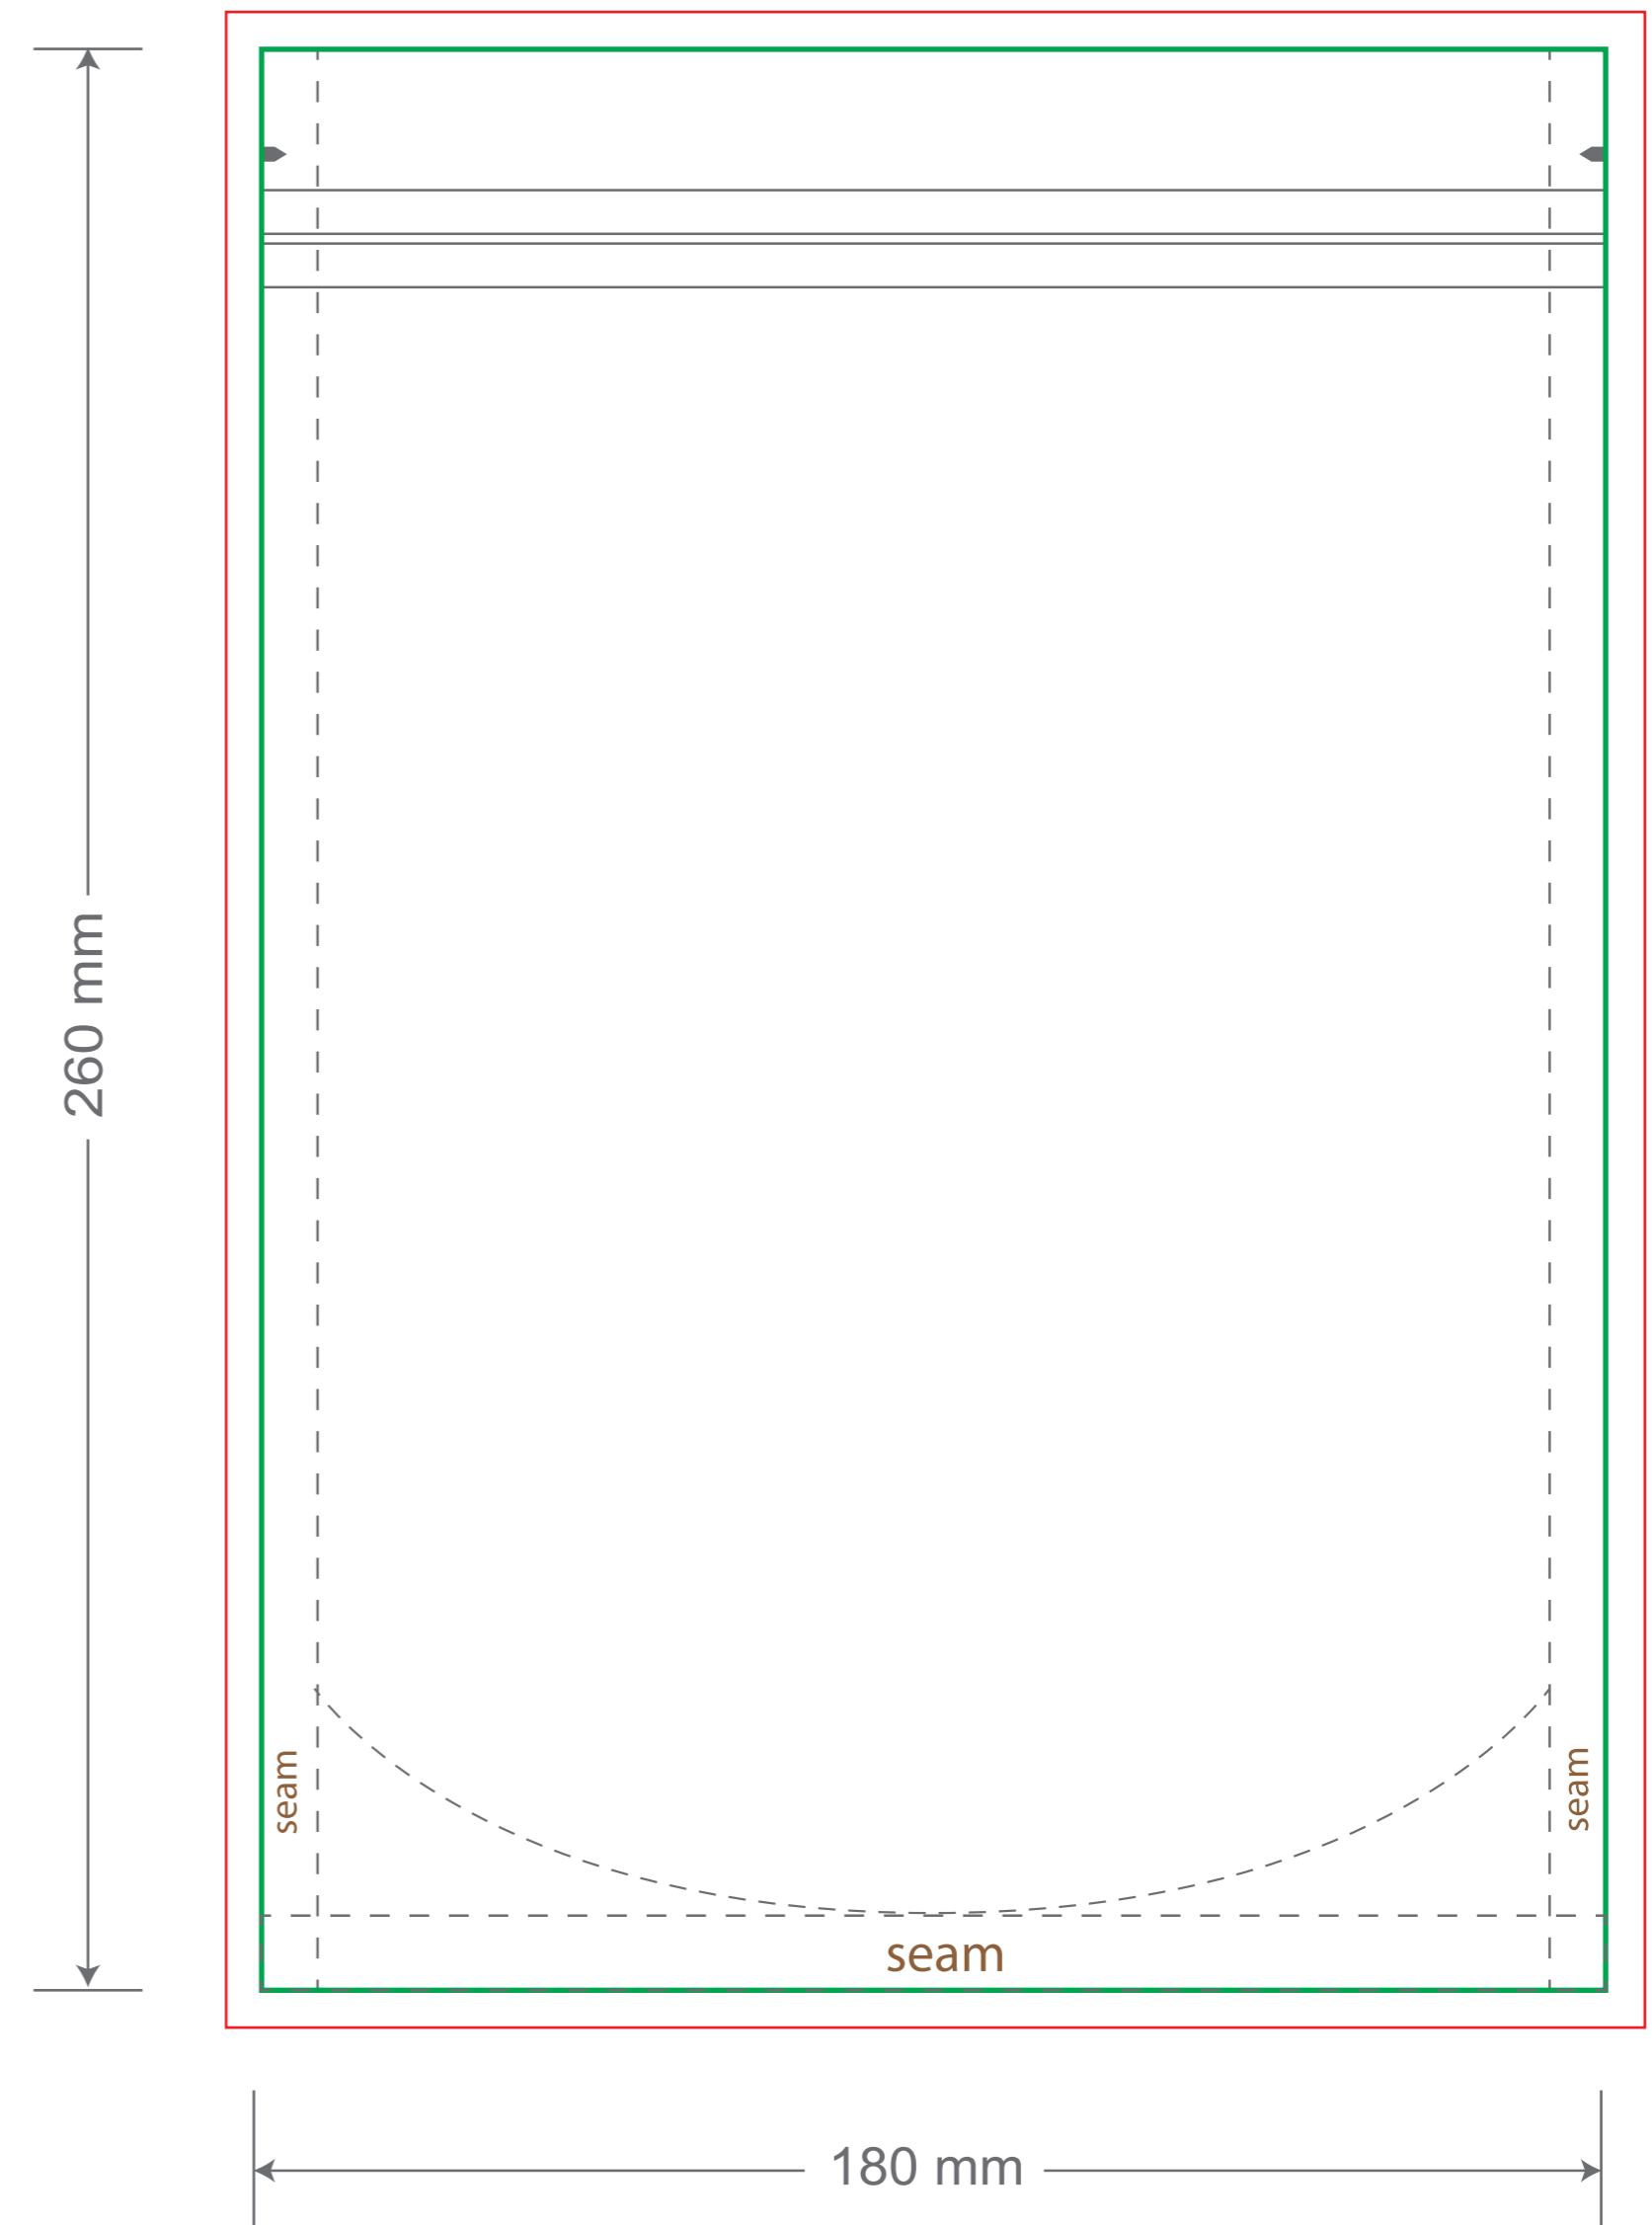

Front

Tear Notch
Zipper

Back

Tear Notch
Zipper

Green area is the bag area can with printing, except the window area.
Red area is the bleed area, please extend your artwork outside the green area within the red area.