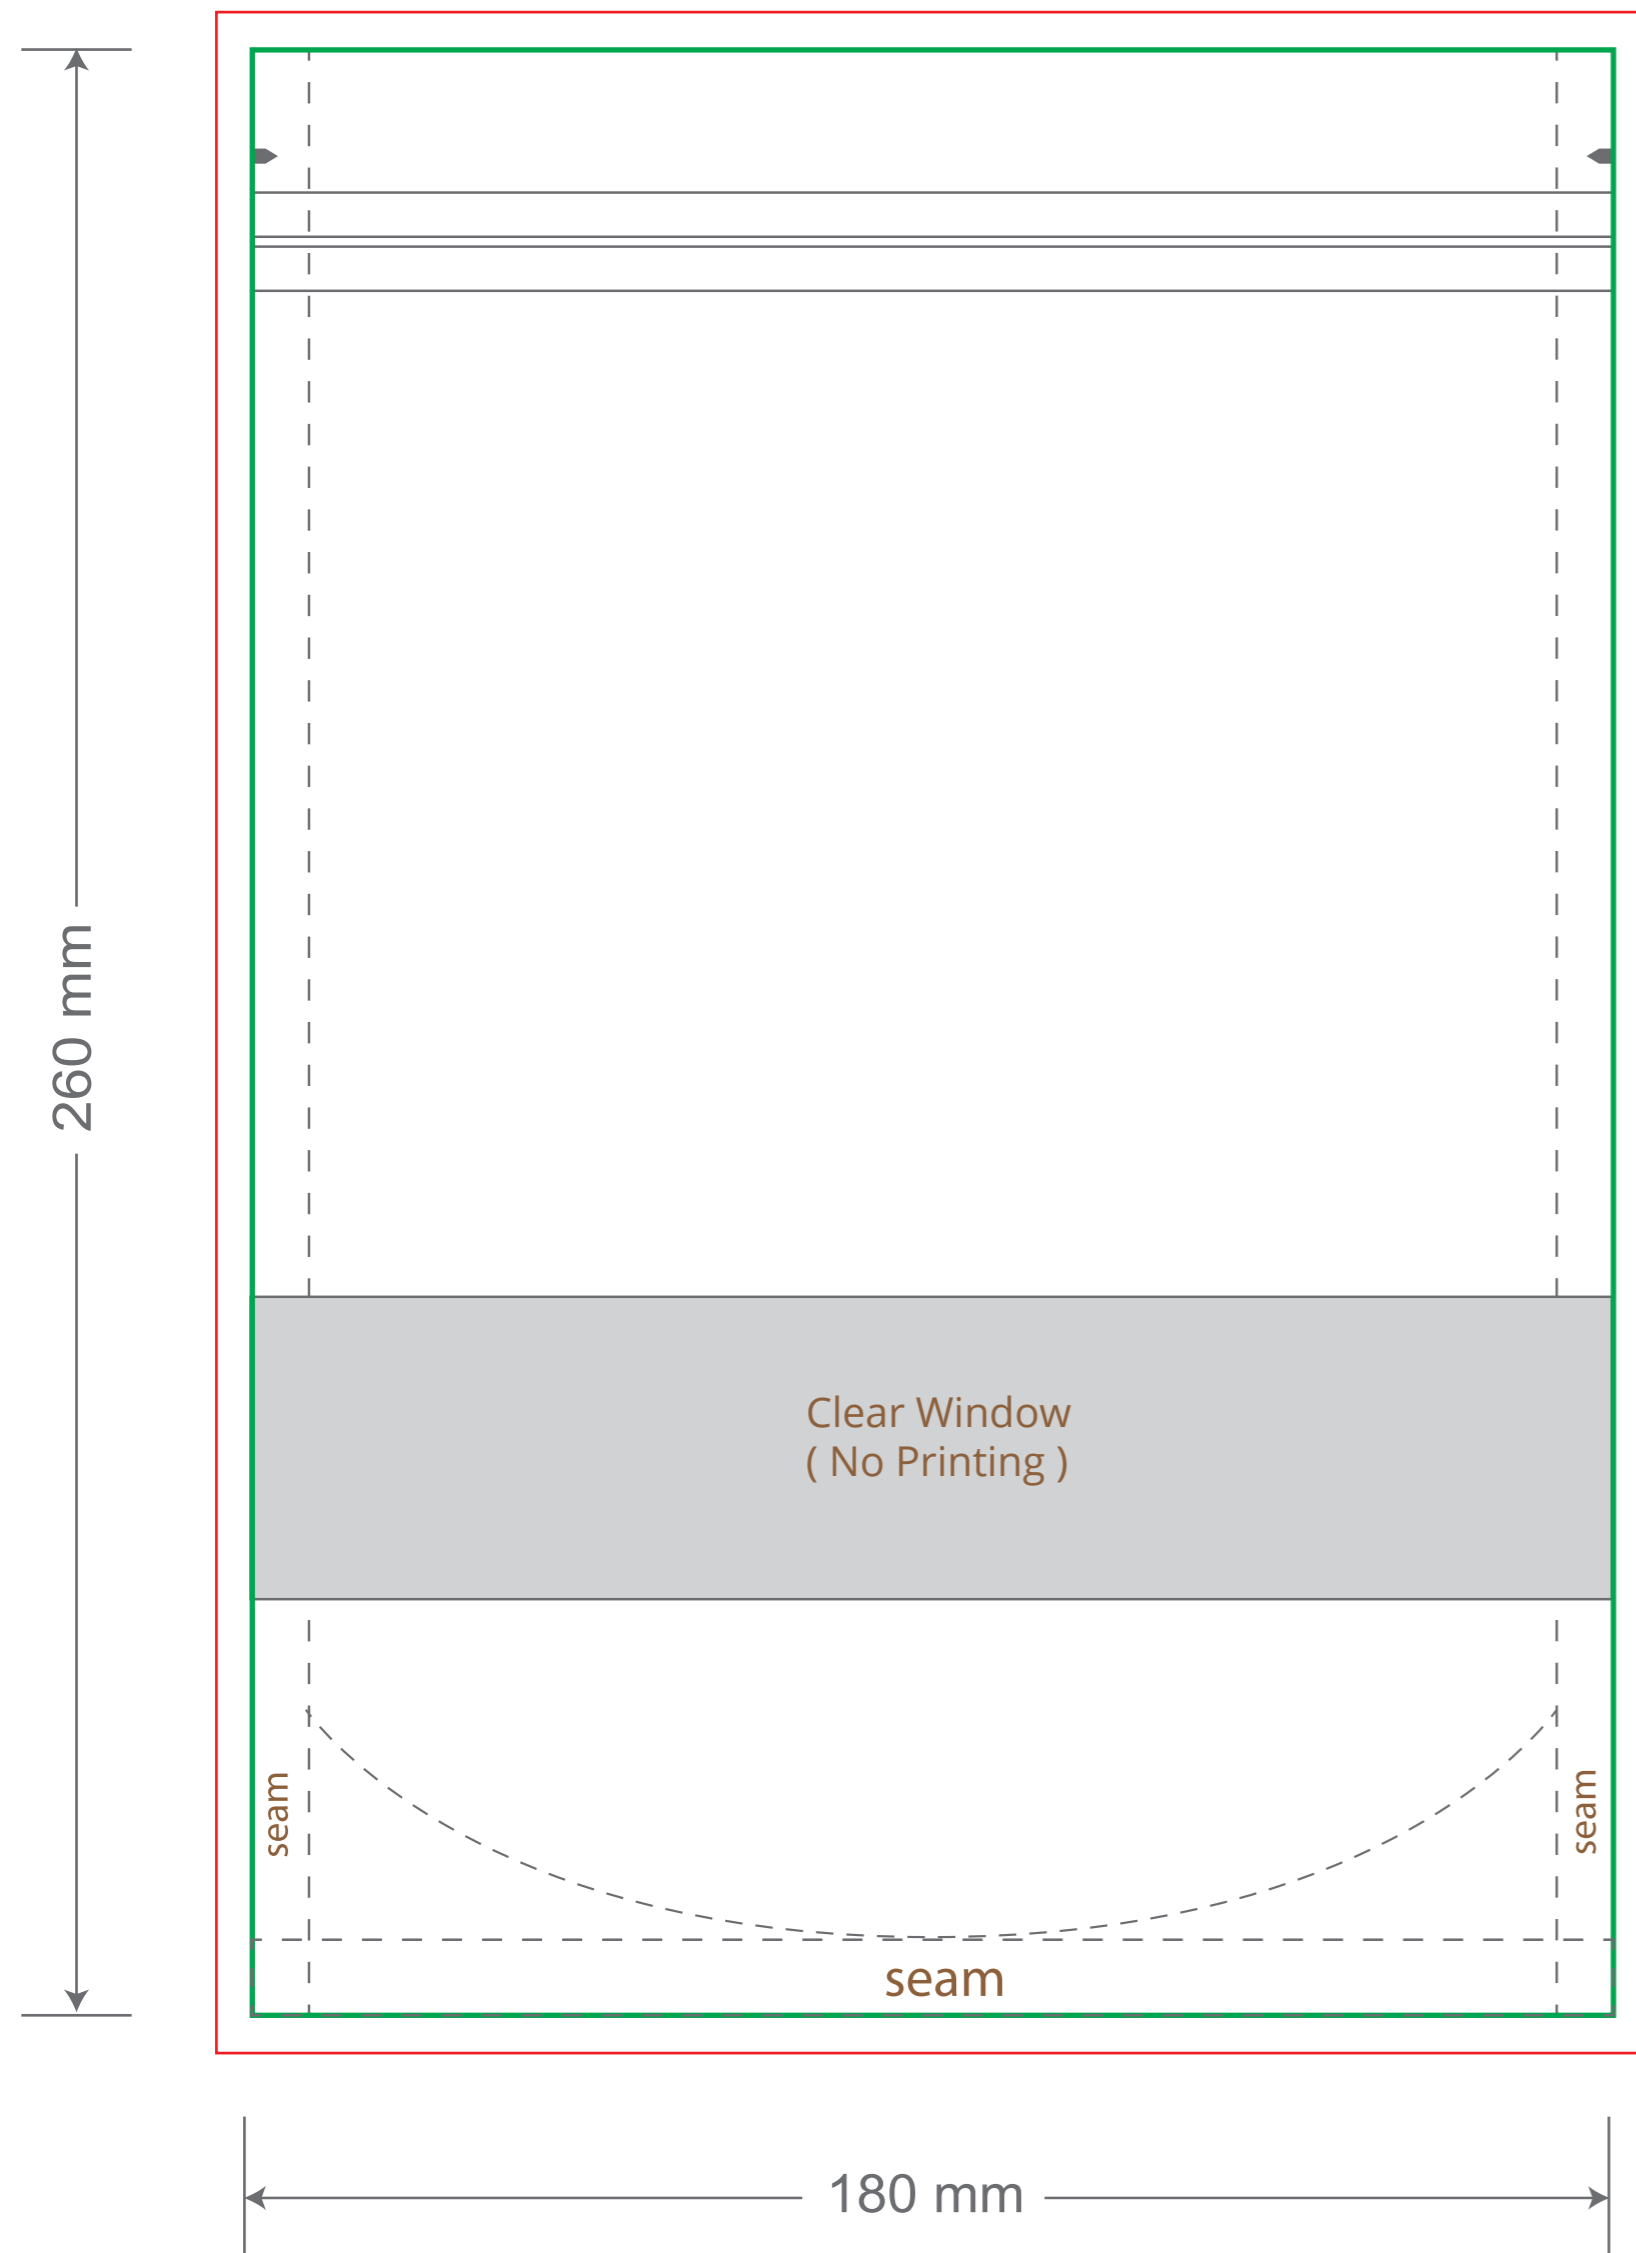

Front

Tear Notch
Zipper

Back

Tear Notch
Zipper

Green area is the bag area can with printing, except the window area.
Red area is the bleed area, please extend your artwork outside the green area within the red area.