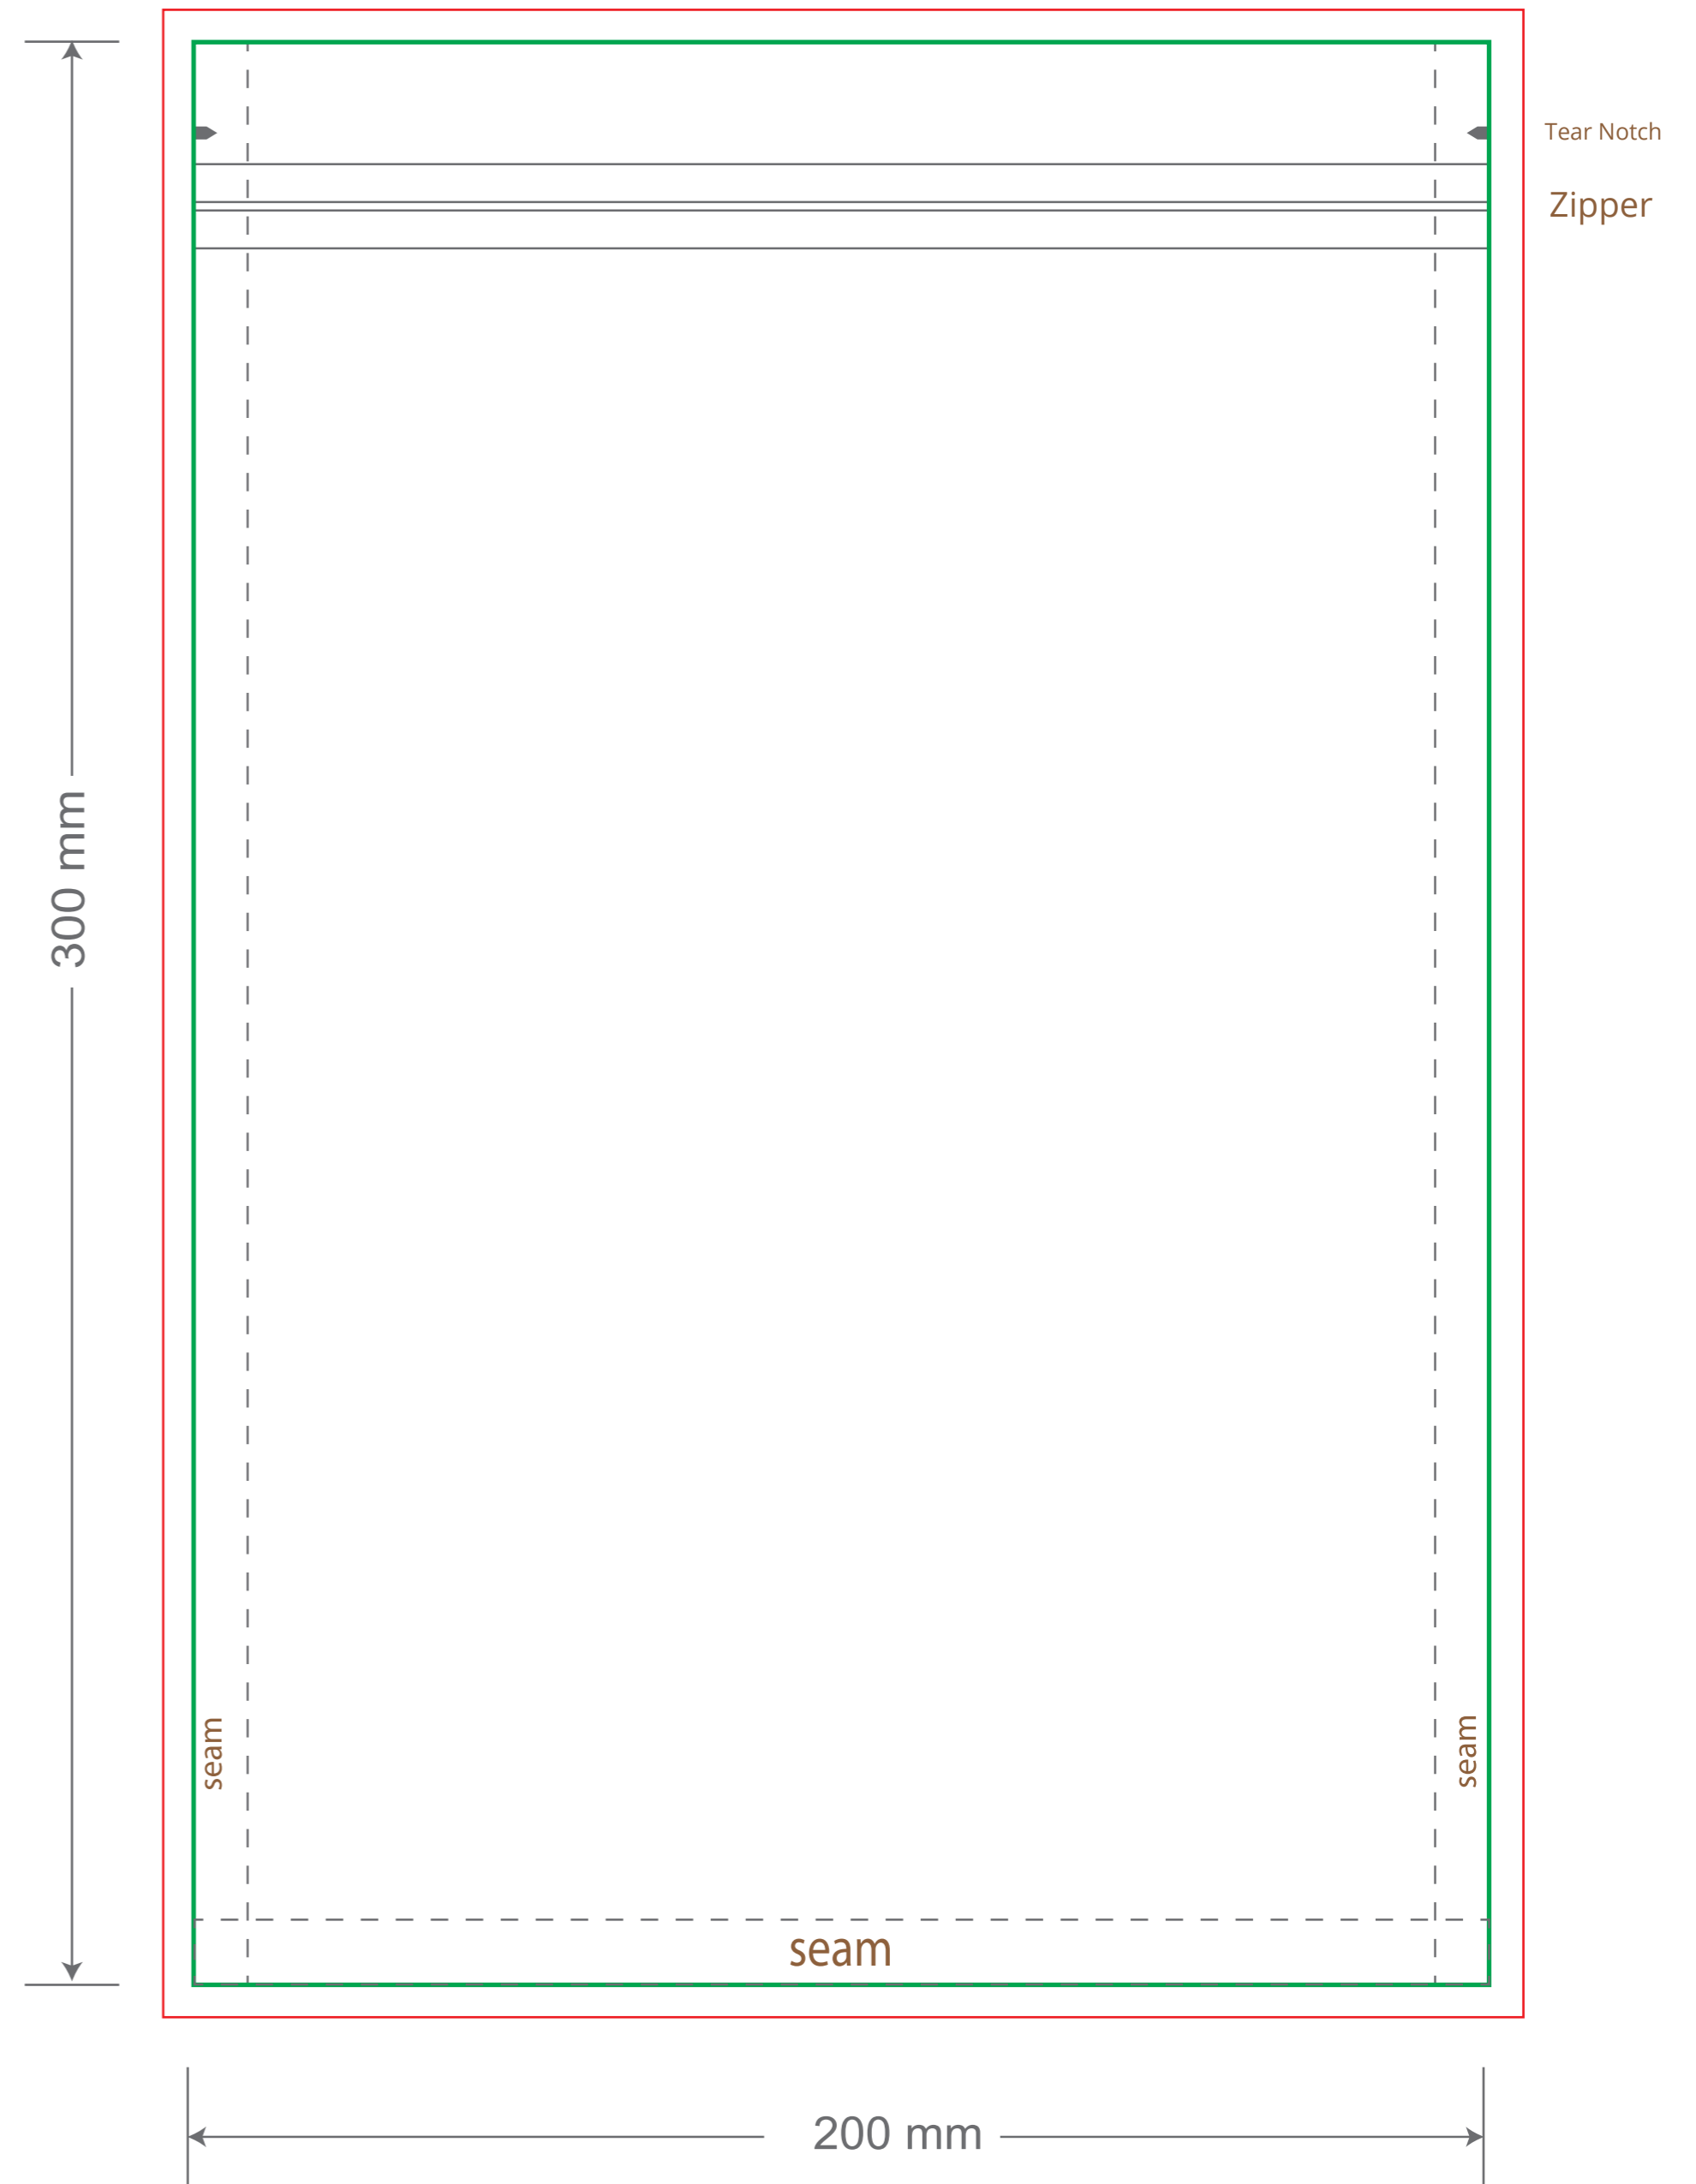

Front

Back

Green area is the bag area can with printing, except the window area.

Red area is the bleed area, please extend your artwork outside the green area within the red area.