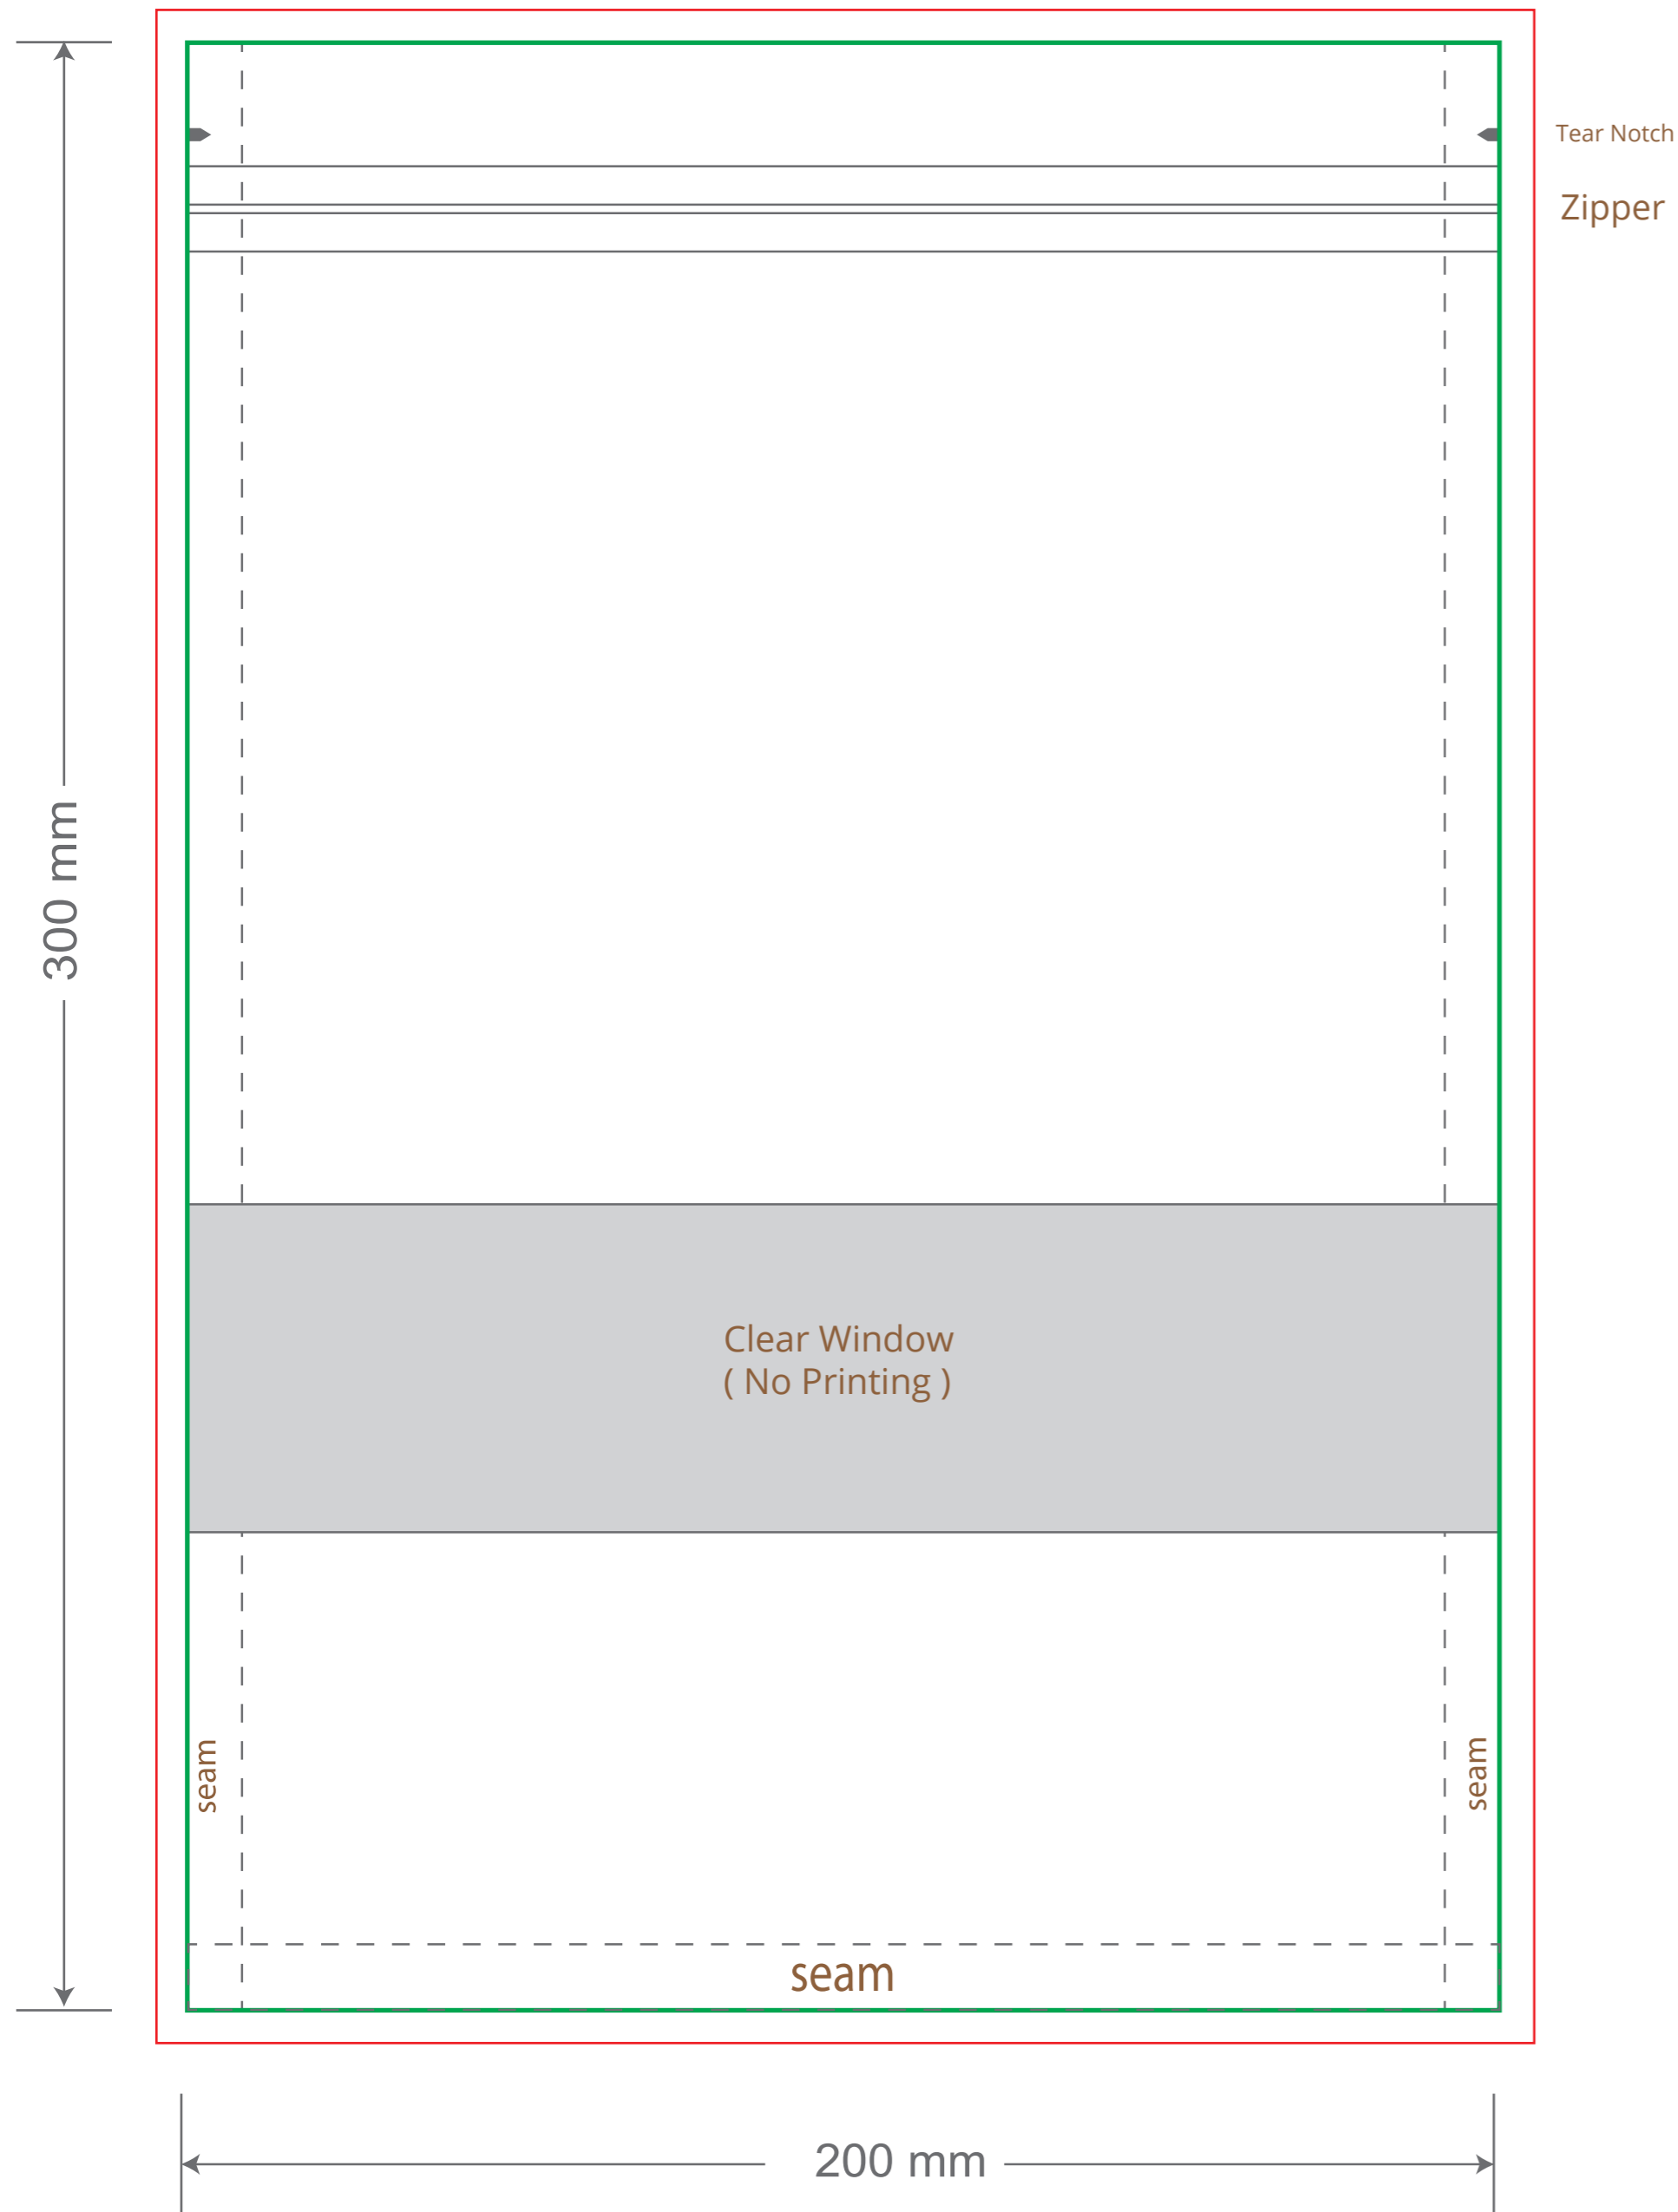

Front

Back

Green area is the bag area can with printing, except the window area.

Red area is the bleed area, please extend your artwork outside the green area within the red area.