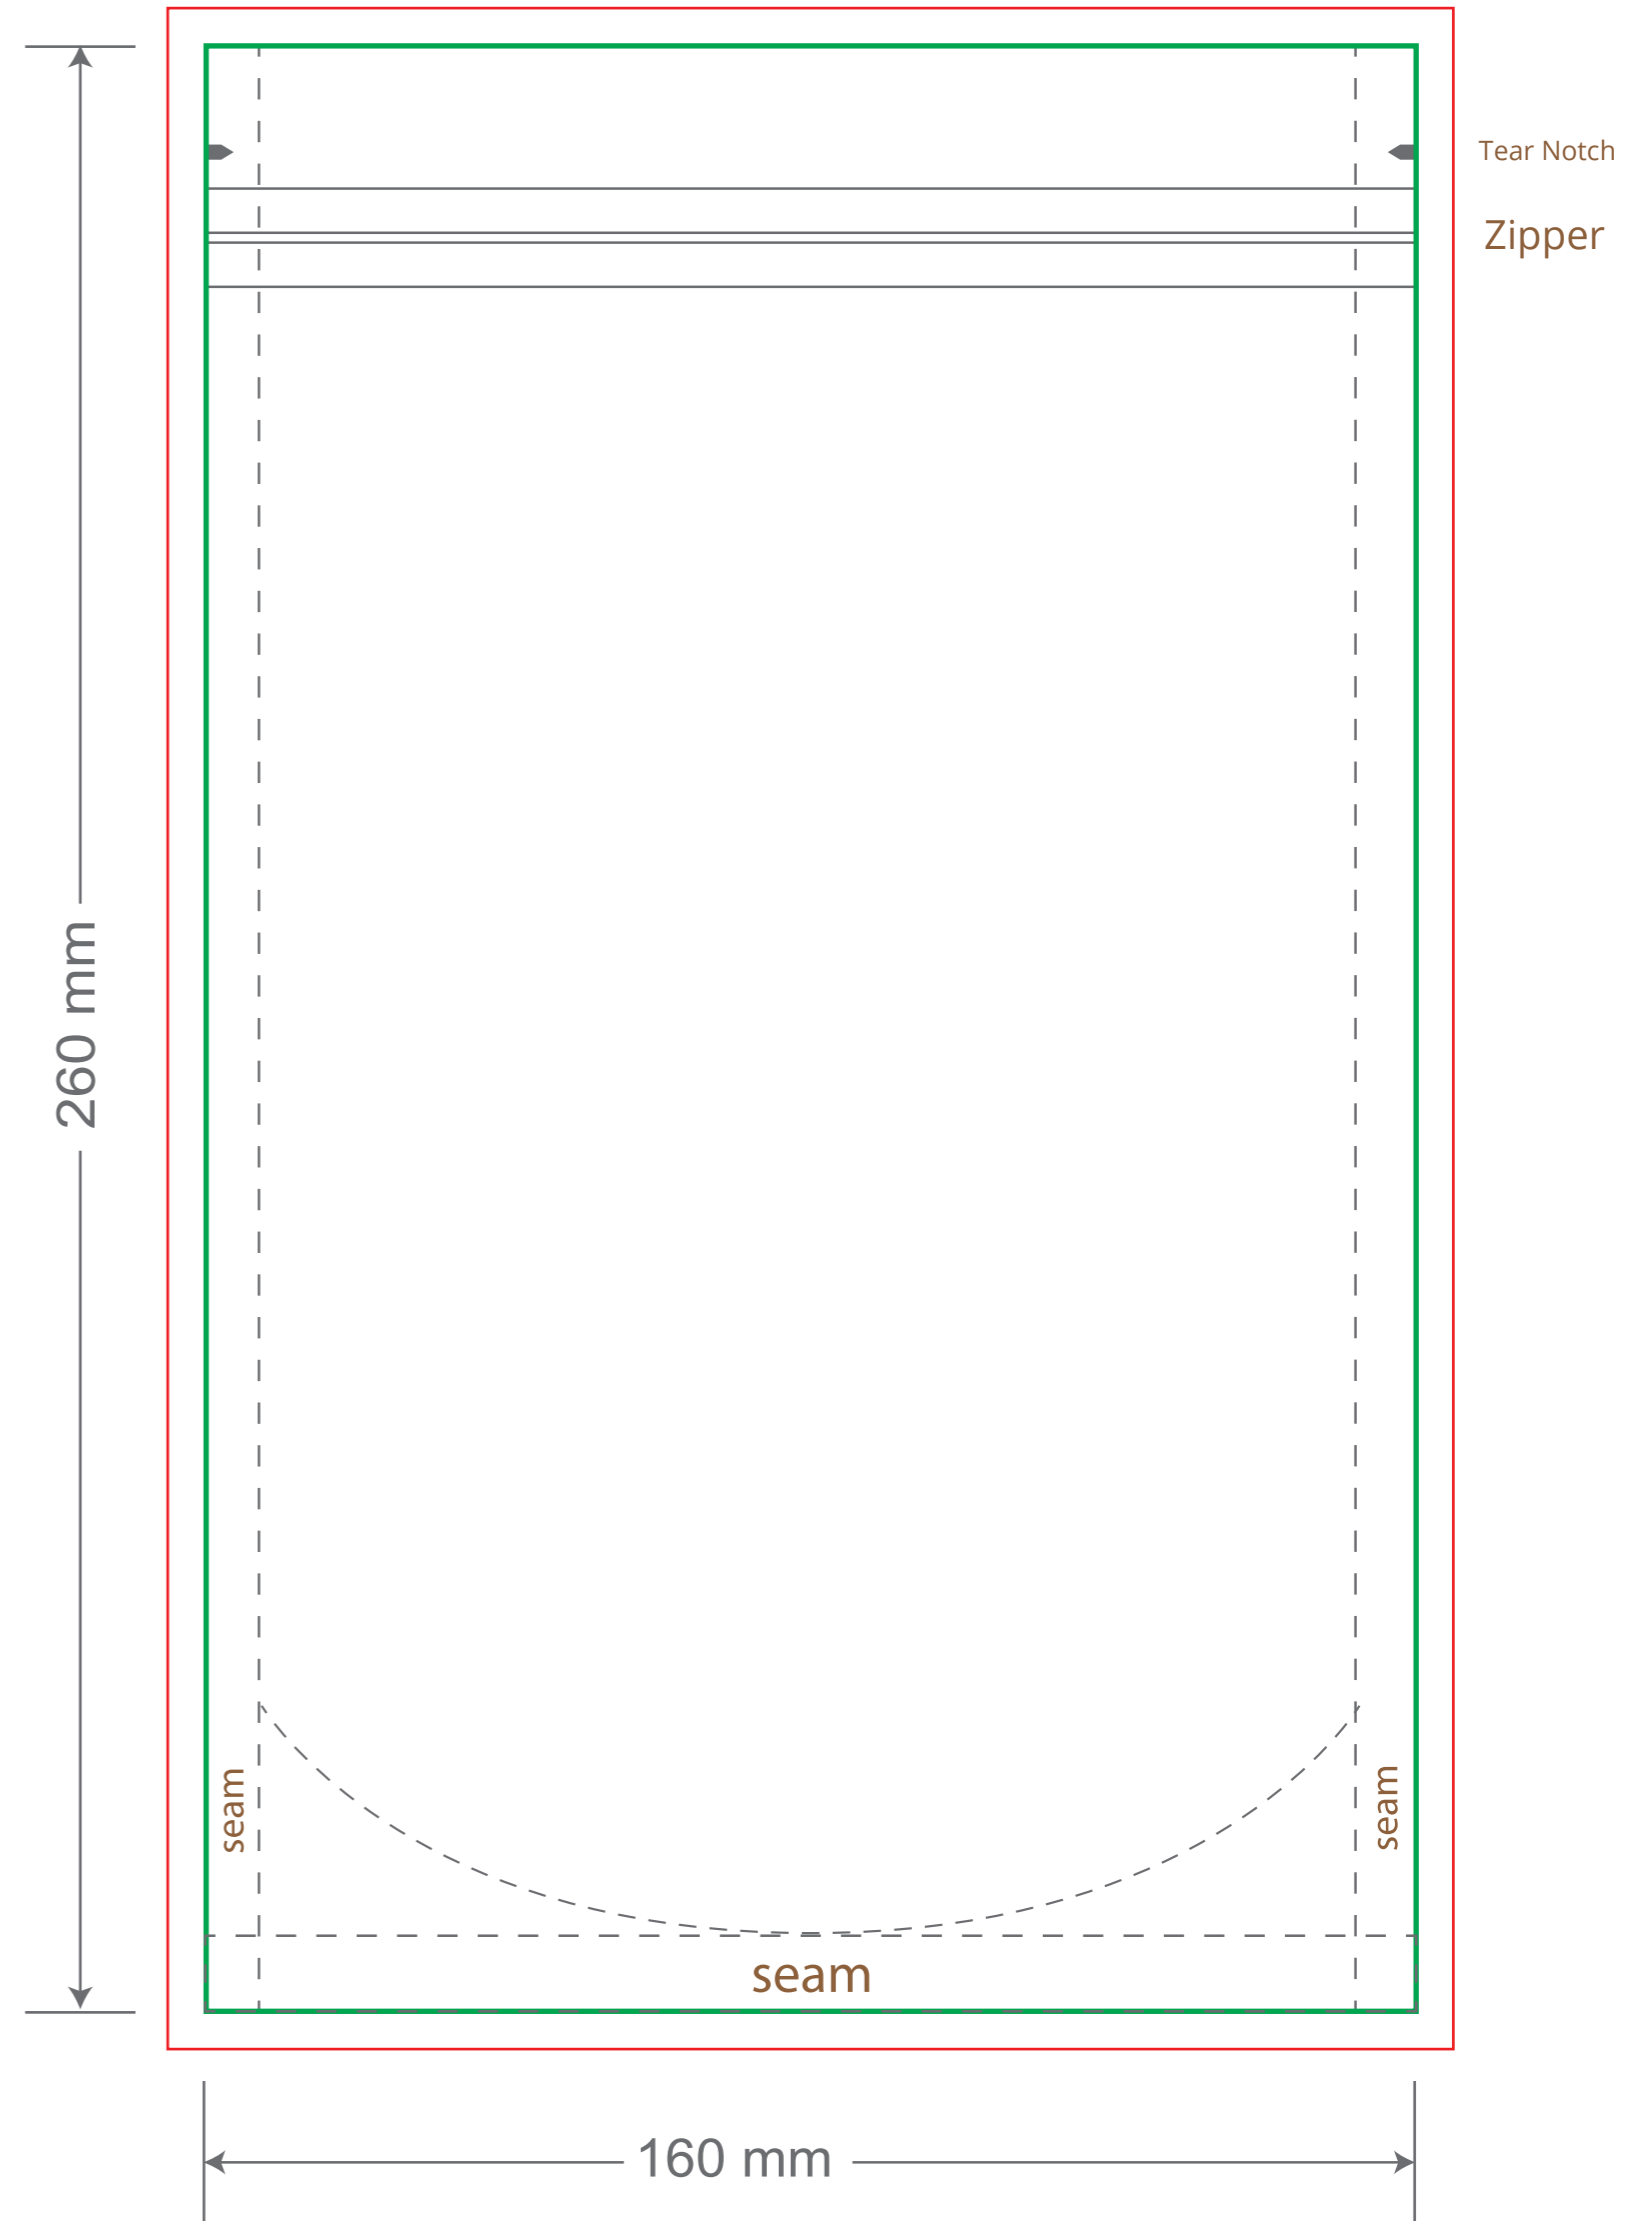

Front

Back

Green area is the bag area can with printing, except the window area.

Red area is the bleed area, please extend your artwork outside the green area within the red area.