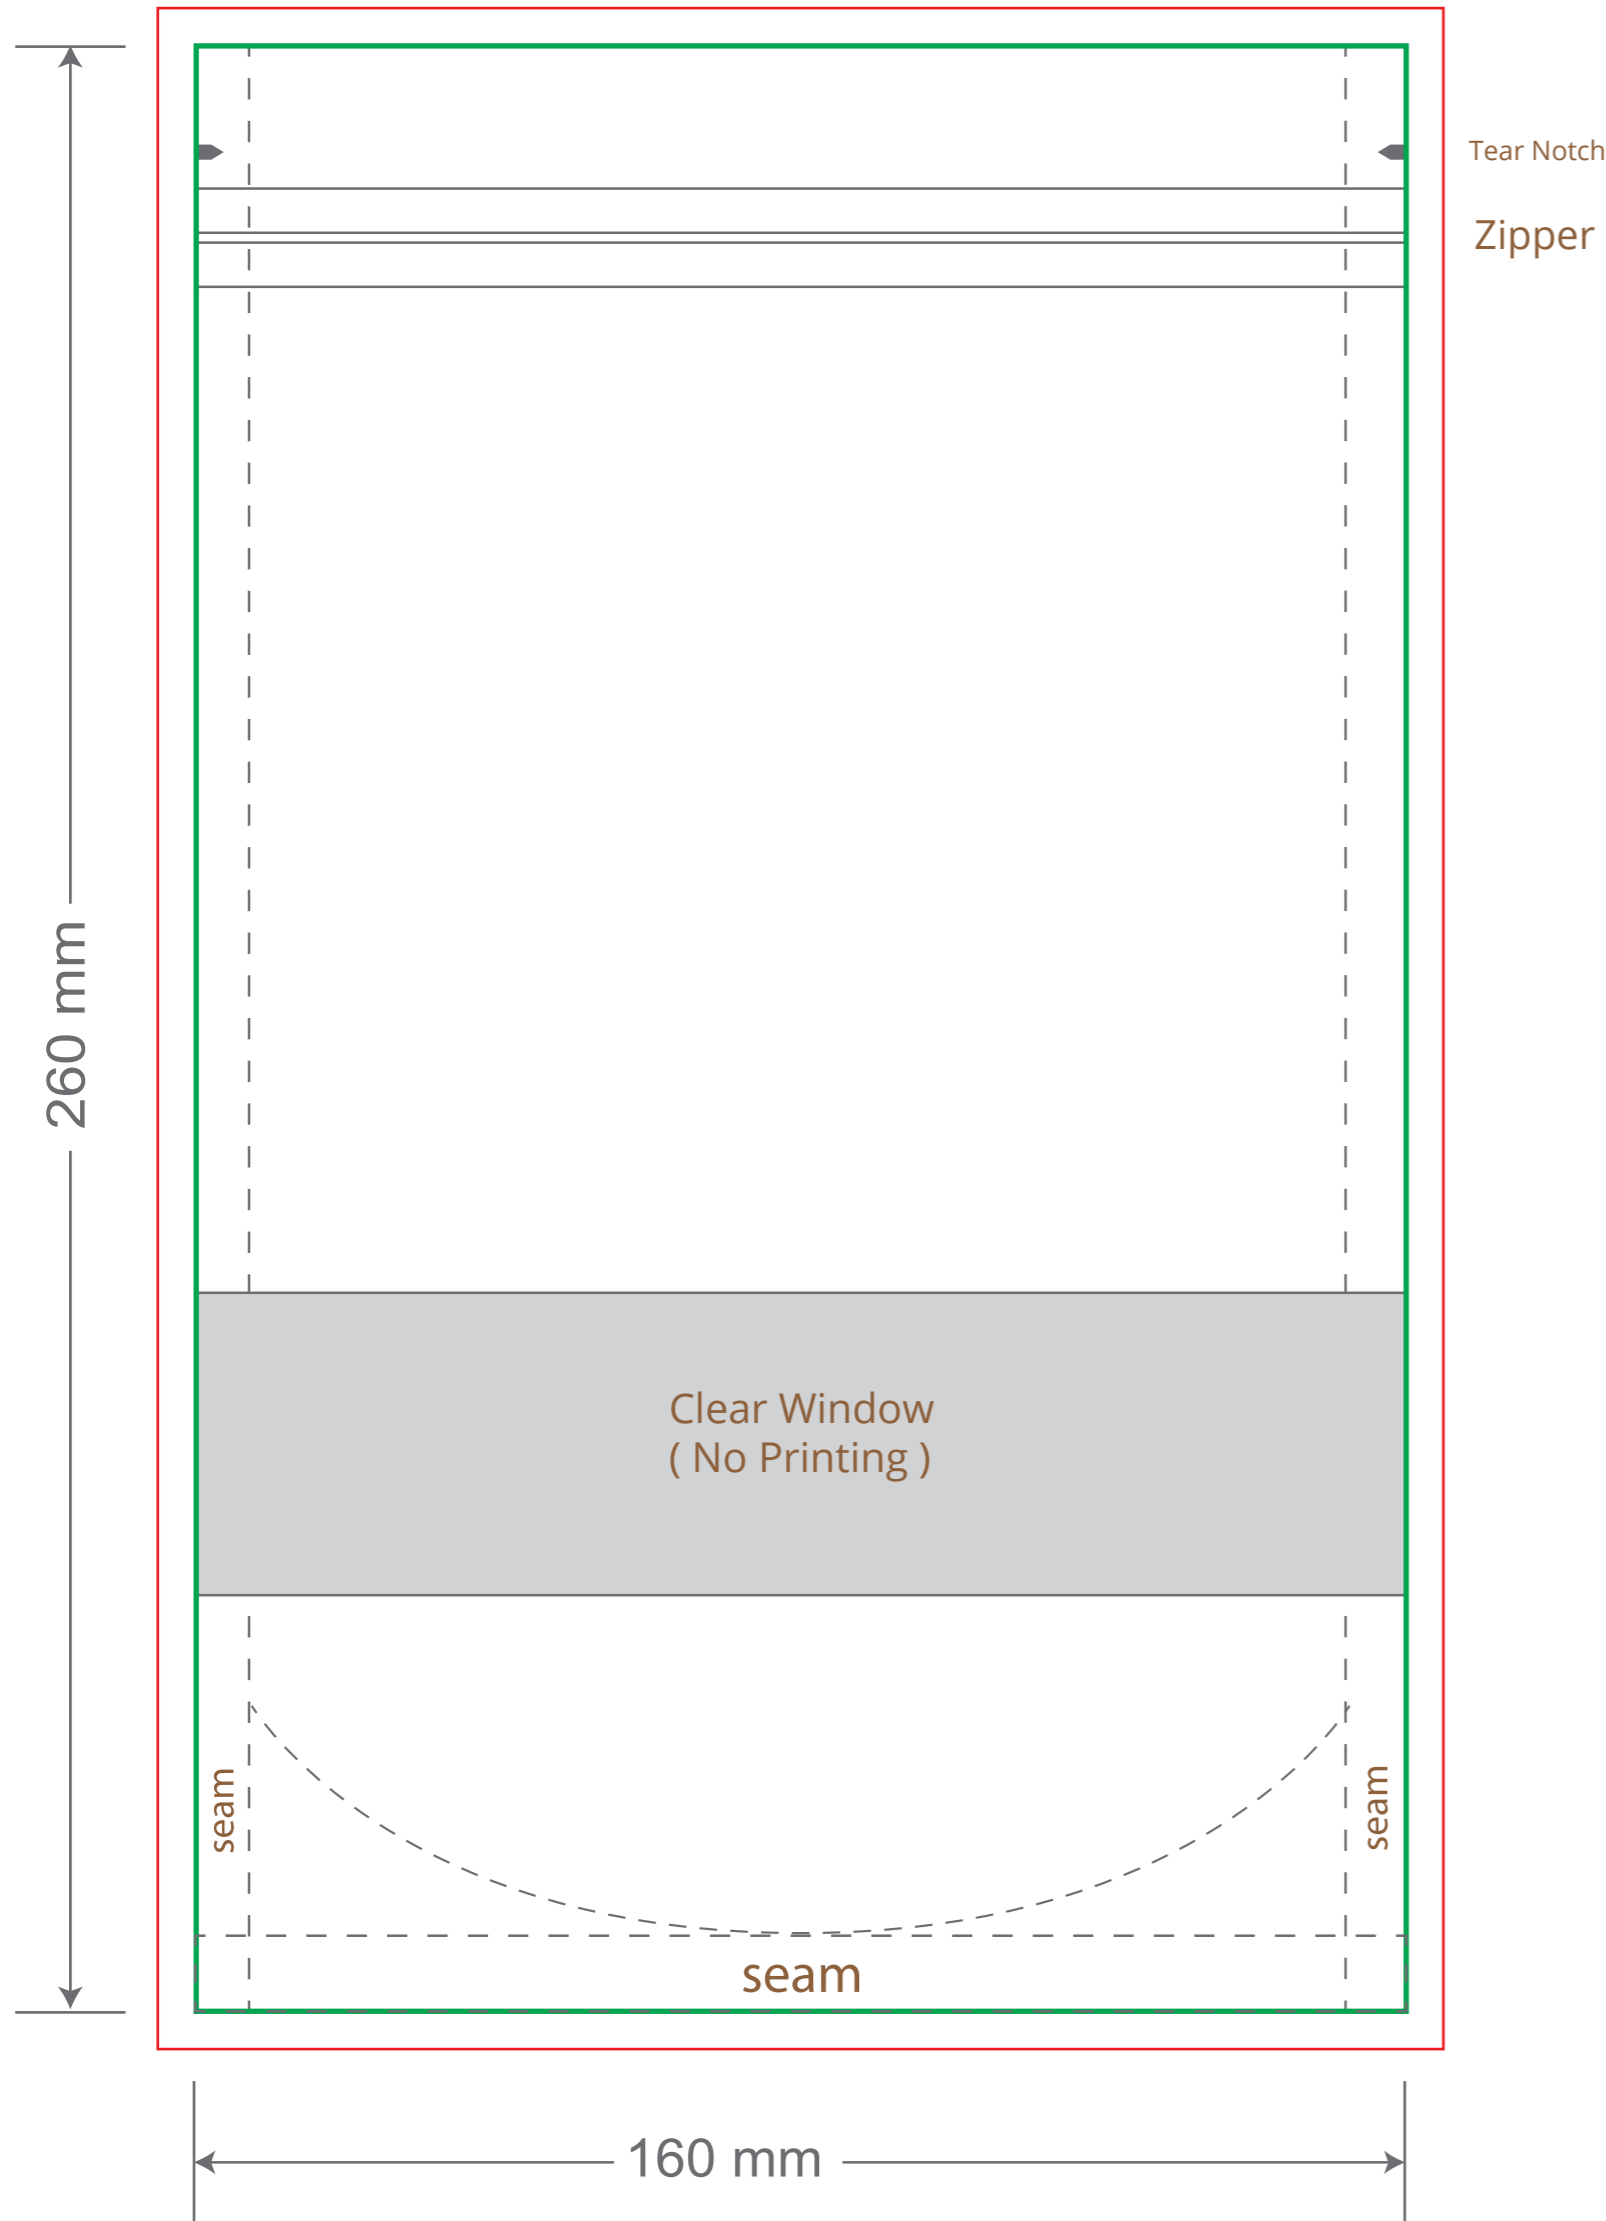

Front

Back

Green area is the bag area can with printing, except the window area.

Red area is the bleed area, please extend your artwork outside the green area within the red area.