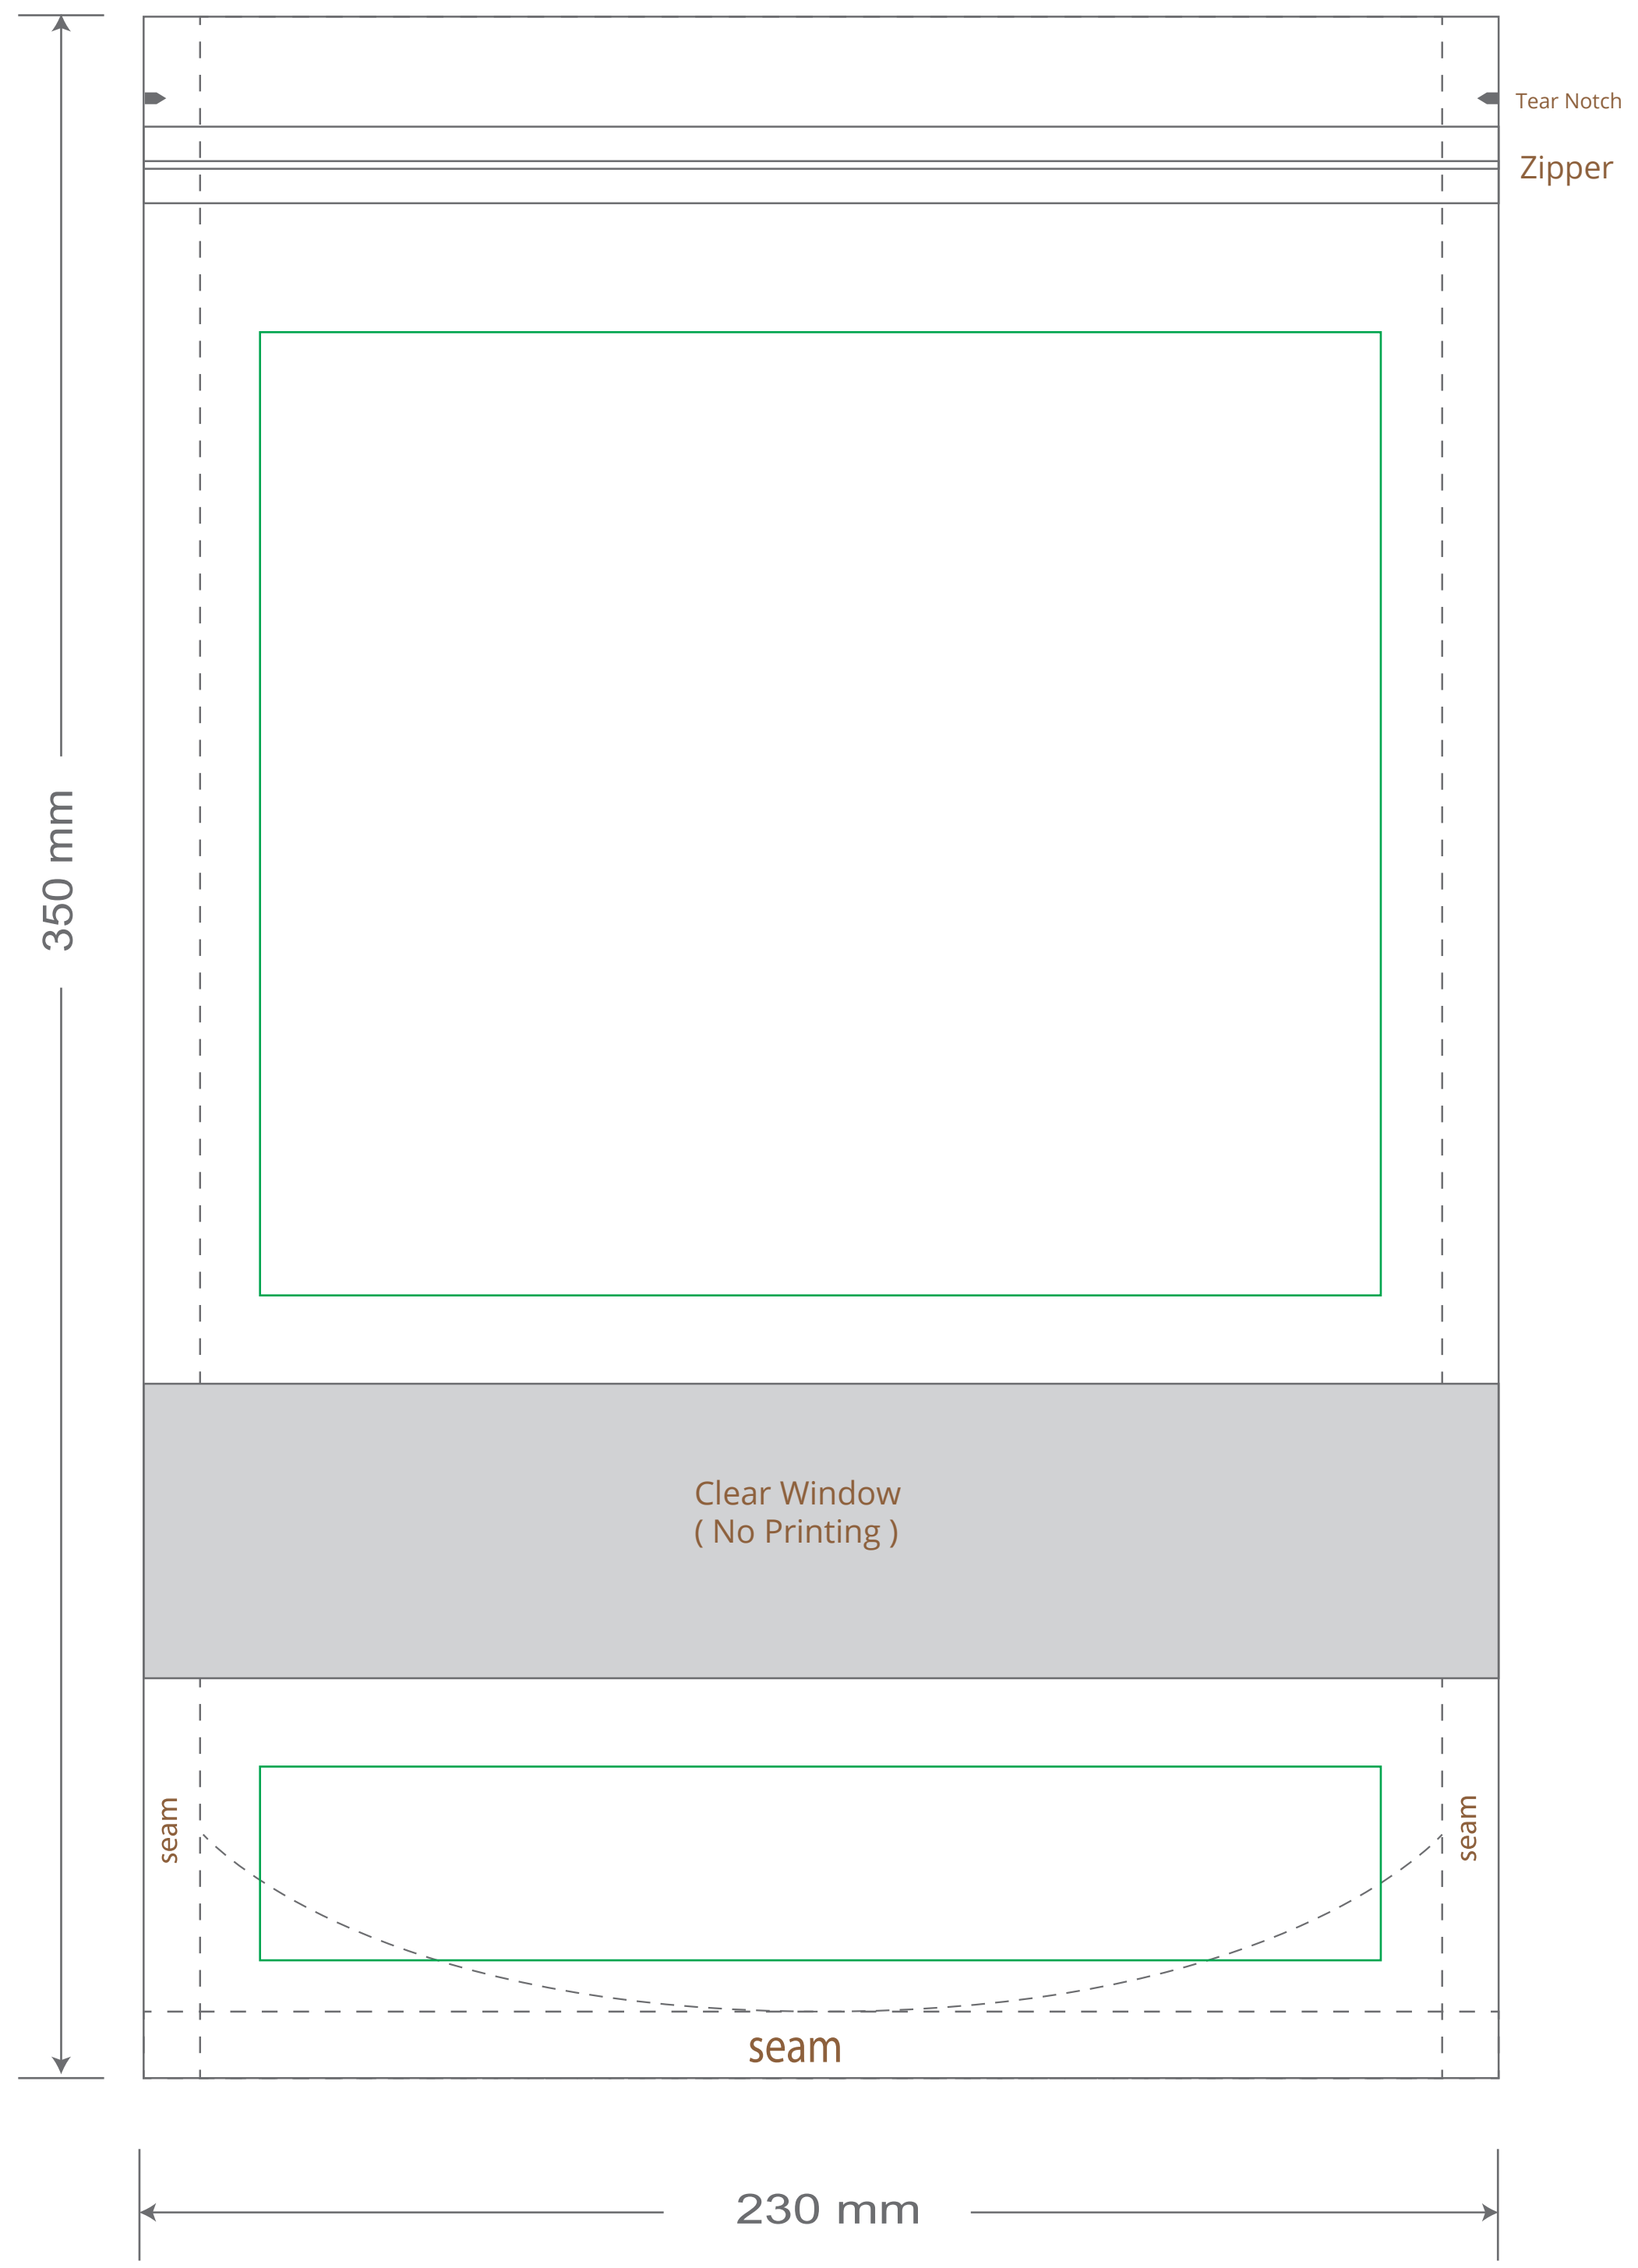

Front

Back

Green area is the bag area is the printing area, artwork with at most 2 colors for silkscreen printing.

Note: In Silkscreen printing Text font size must be bigger than 11pt can be clearly printed.