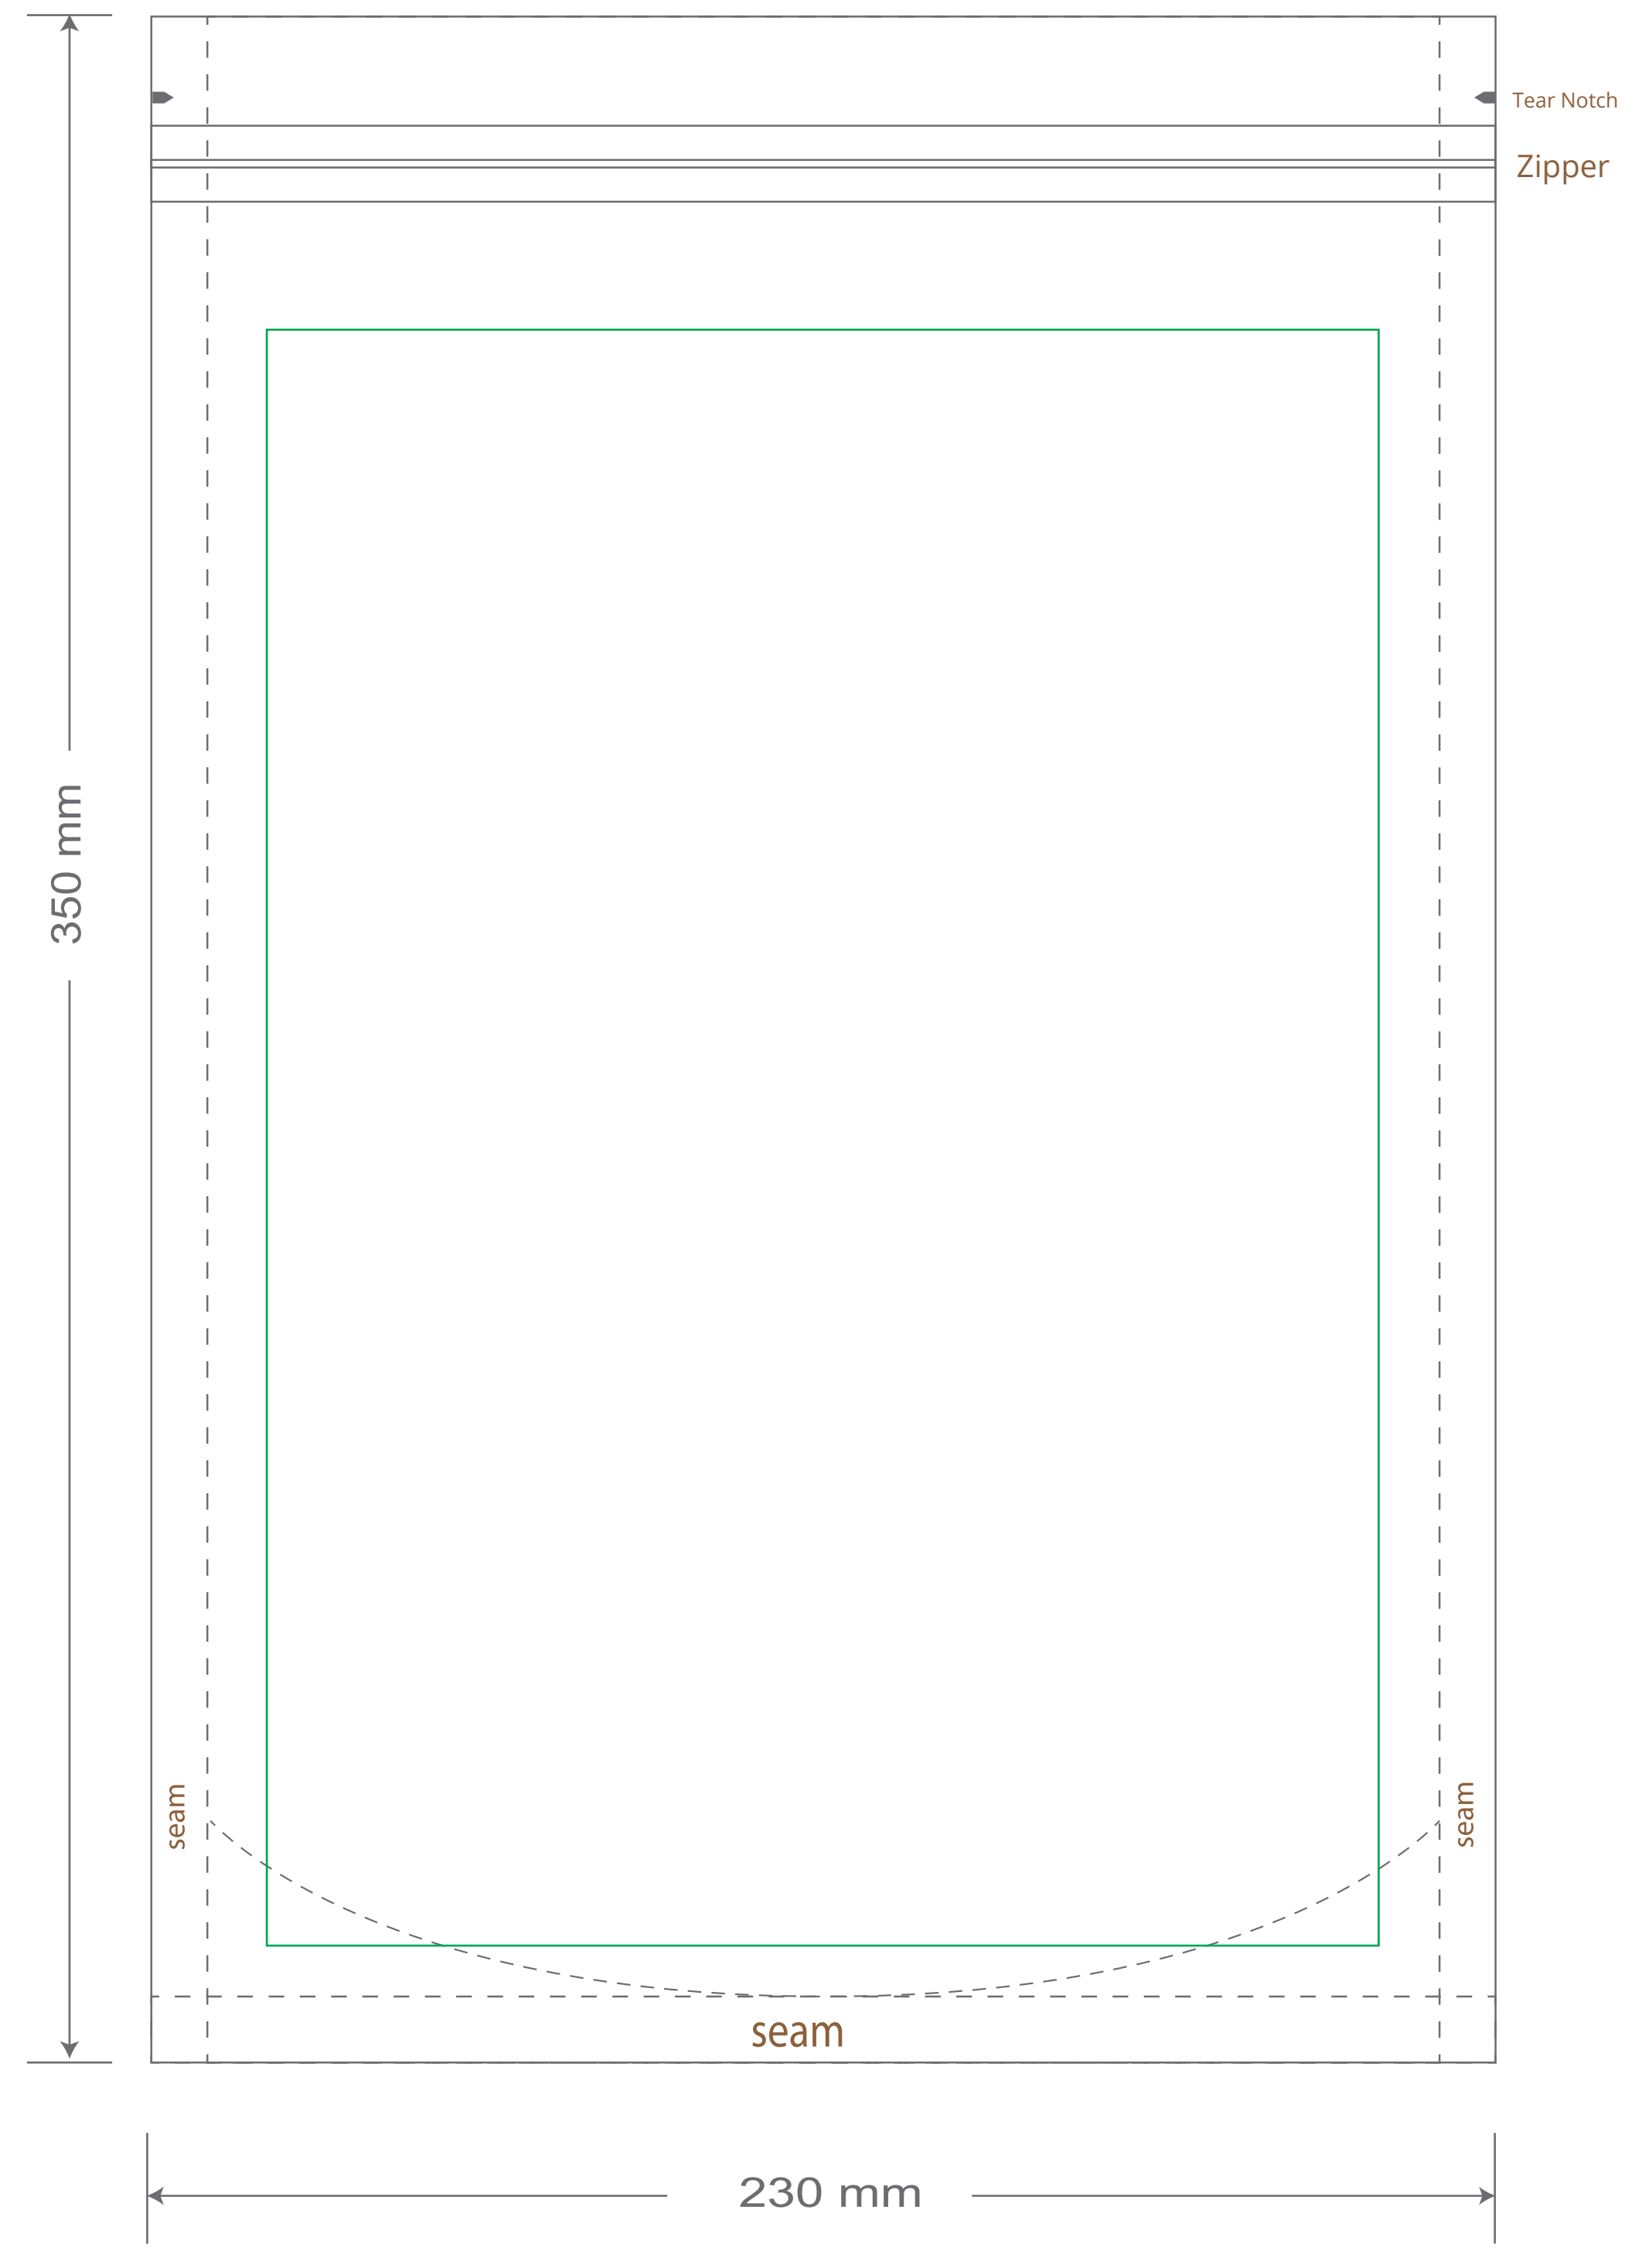

Front

Back

Green area is the bag area is the printing area, artwork with at most 2 colors for silkscreen printing.

Note: In Silkscreen printing Text font size must be bigger than 11pt can be clearly printed.