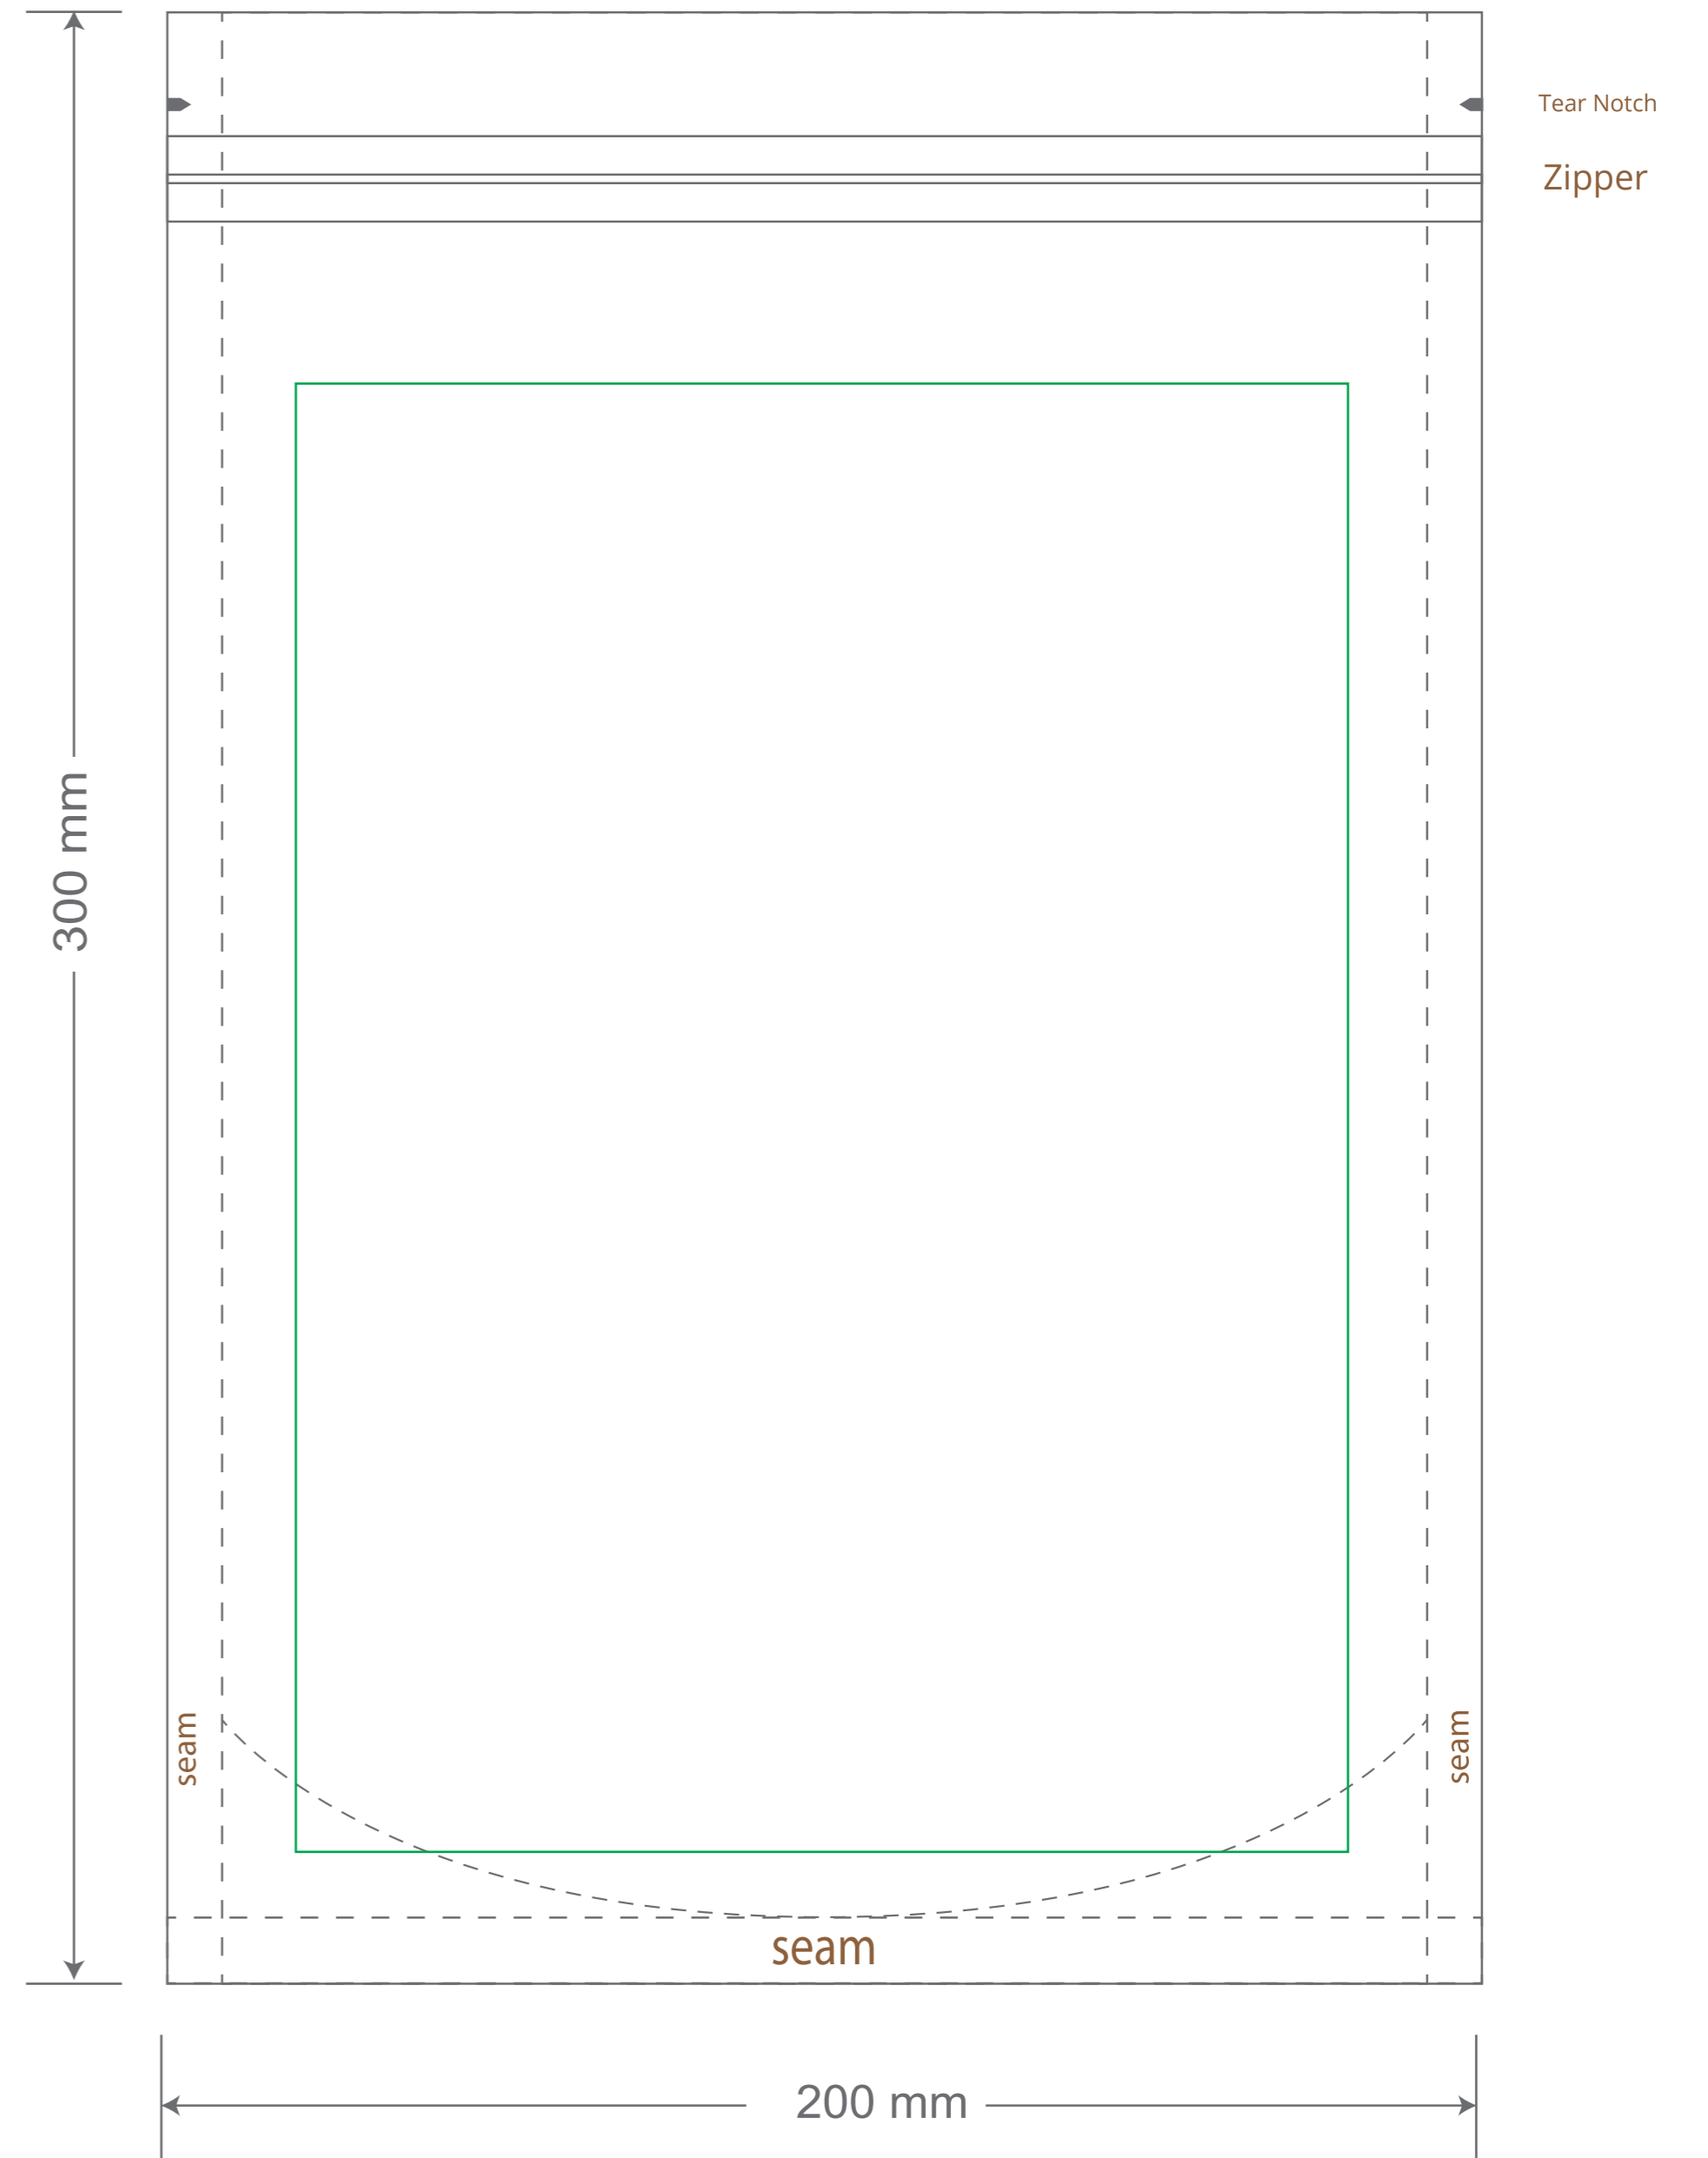

Front

Back

Green area is the bag area is the printing area, artwork with at most 2 colors for silkscreen printing.

Note: In Silkscreen printing Text font size must be bigger than 11pt can be clearly printed.