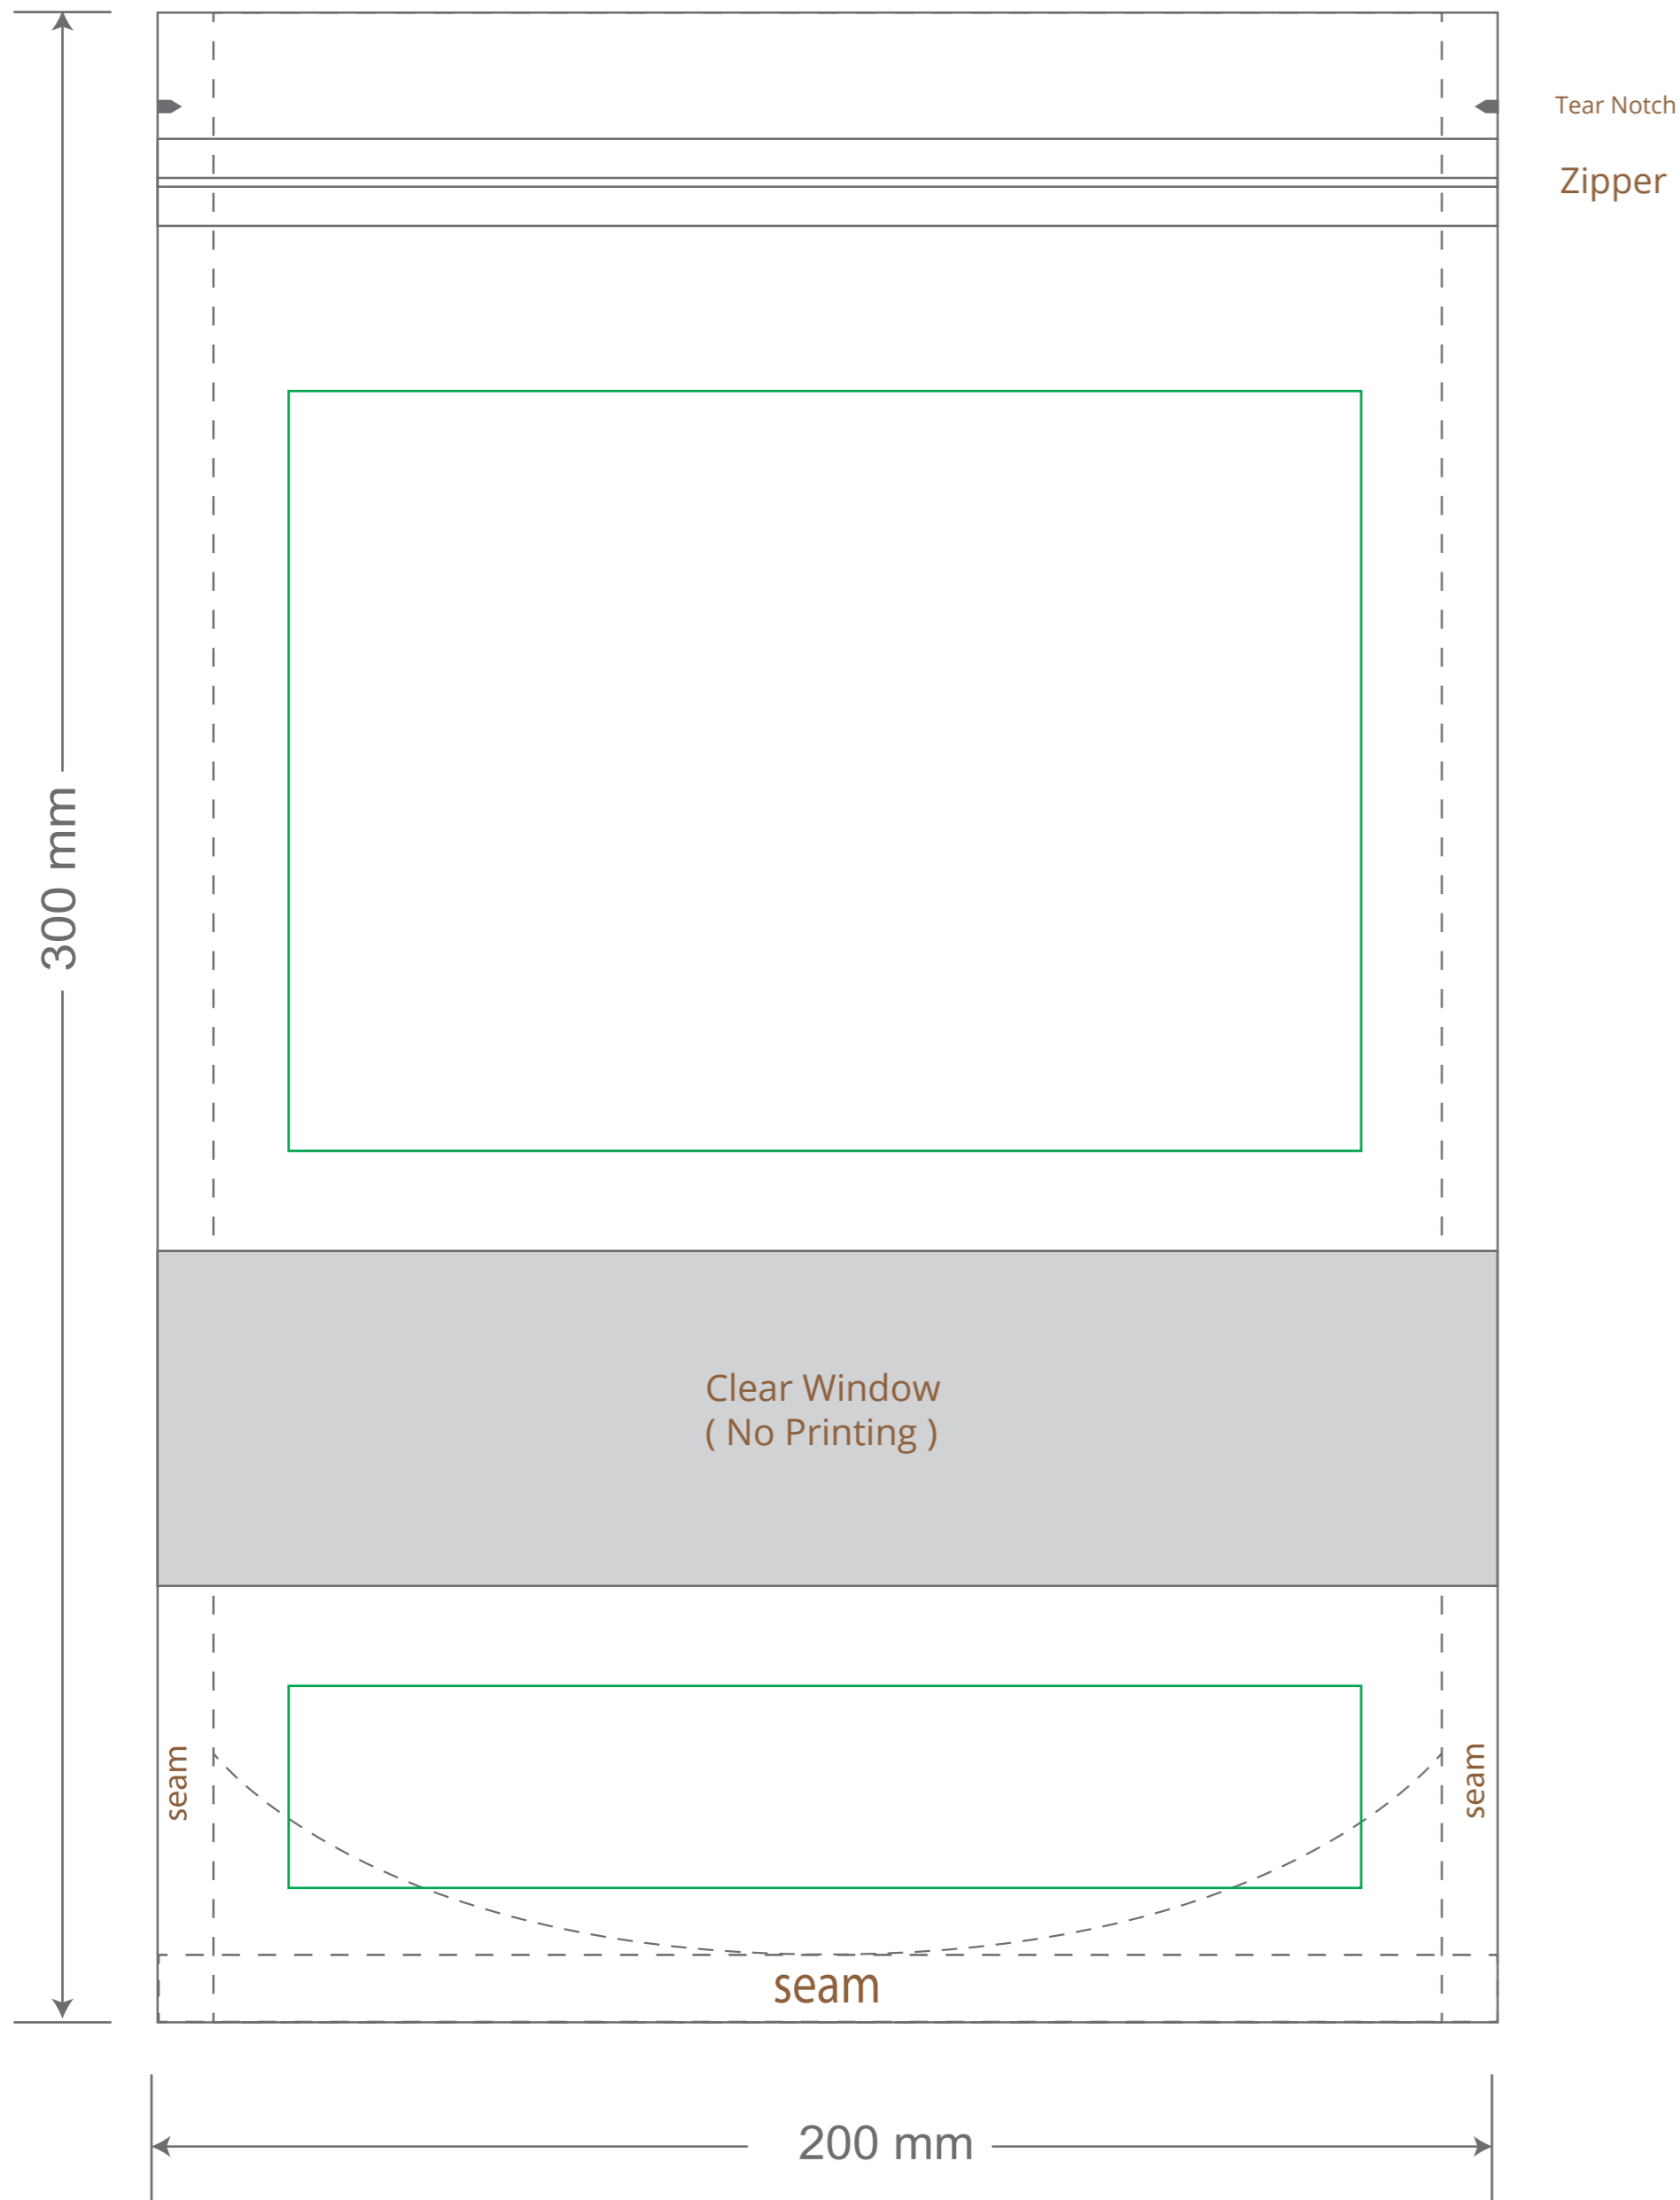

Front

Back

Green area is the bag area is the printing area, artwork with at most 2 colors for silkscreen printing.

Note: In Silkscreen printing Text font size must be bigger than 11pt can be clearly printed.