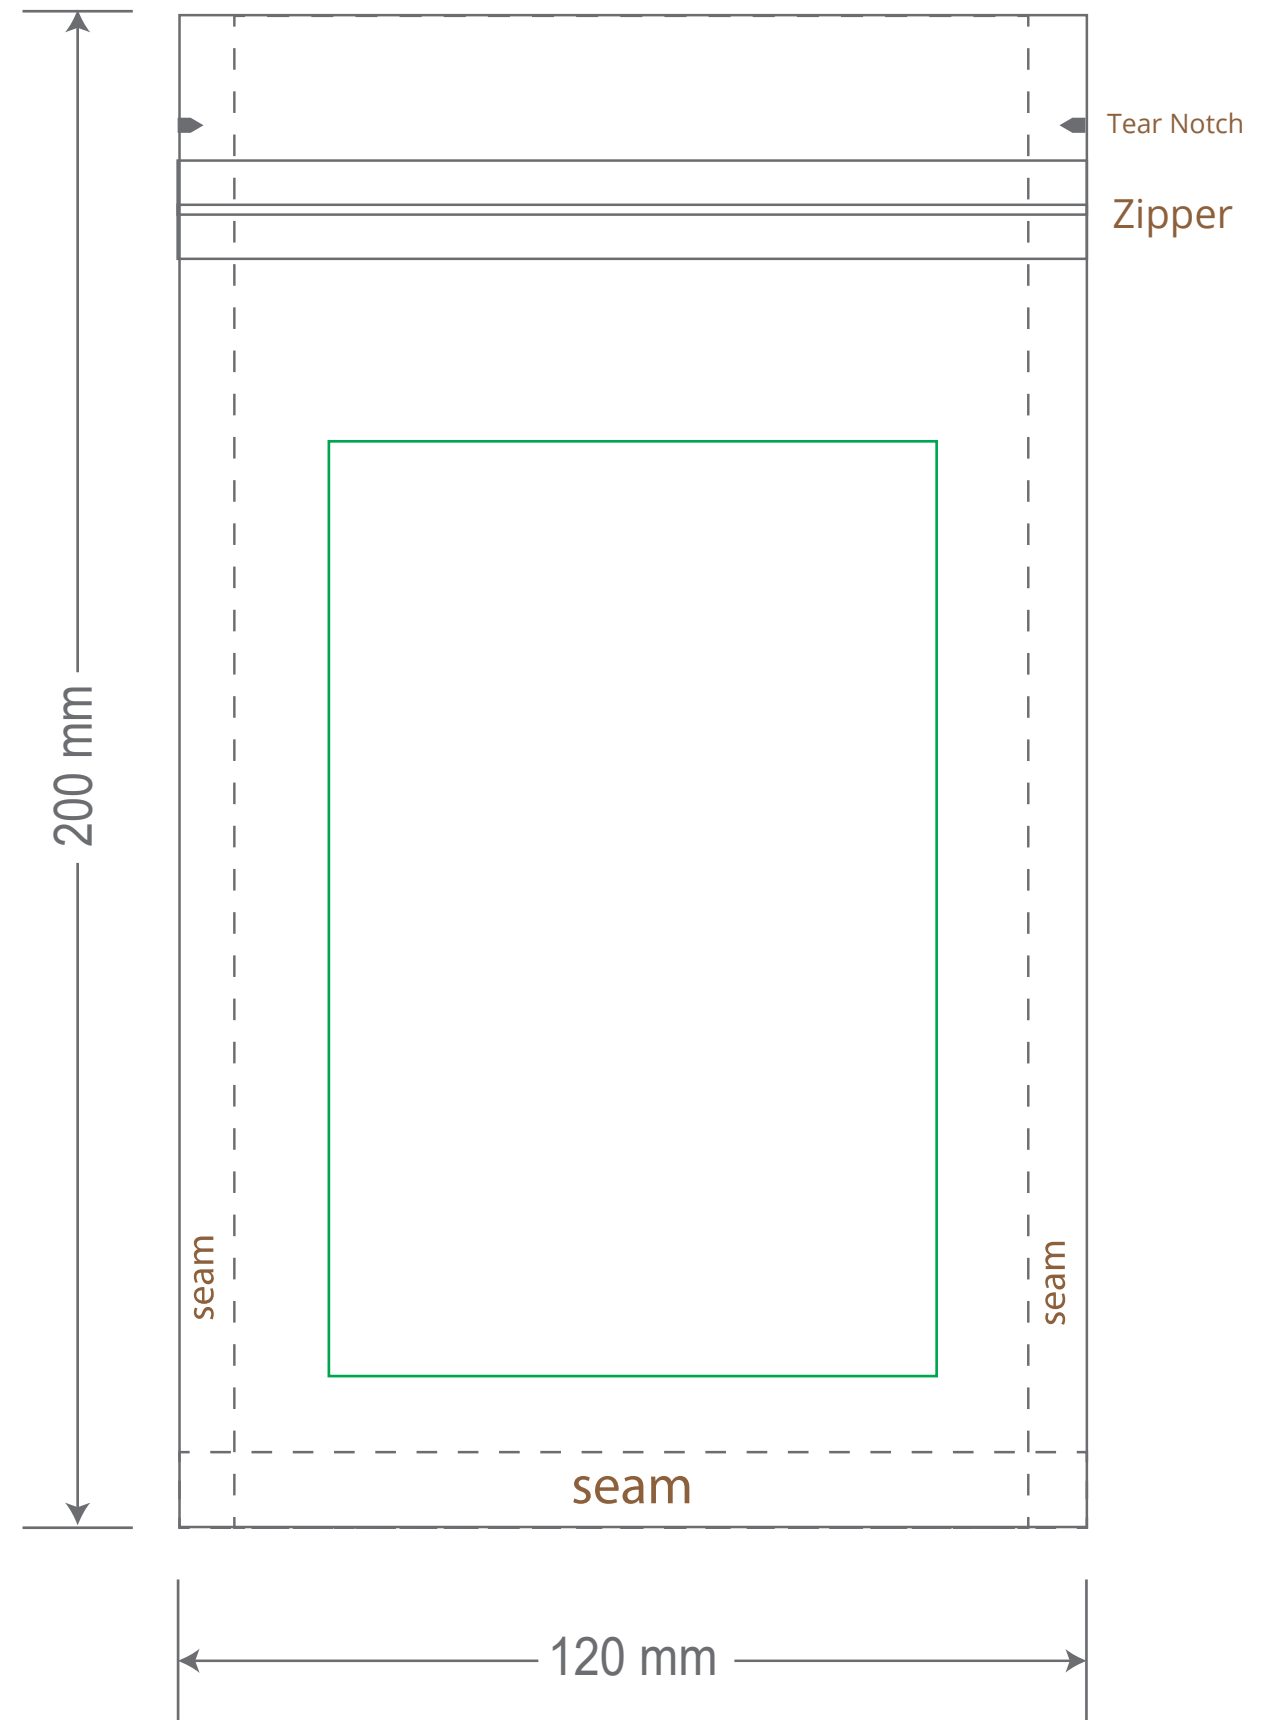

# Front

# Back

Green area is the bag area is the printing area, artwork with at most 2 colors for silkscreen printing.

Note: In Silkscreen printing Text font size must be bigger than 11pt can be clearly printed.