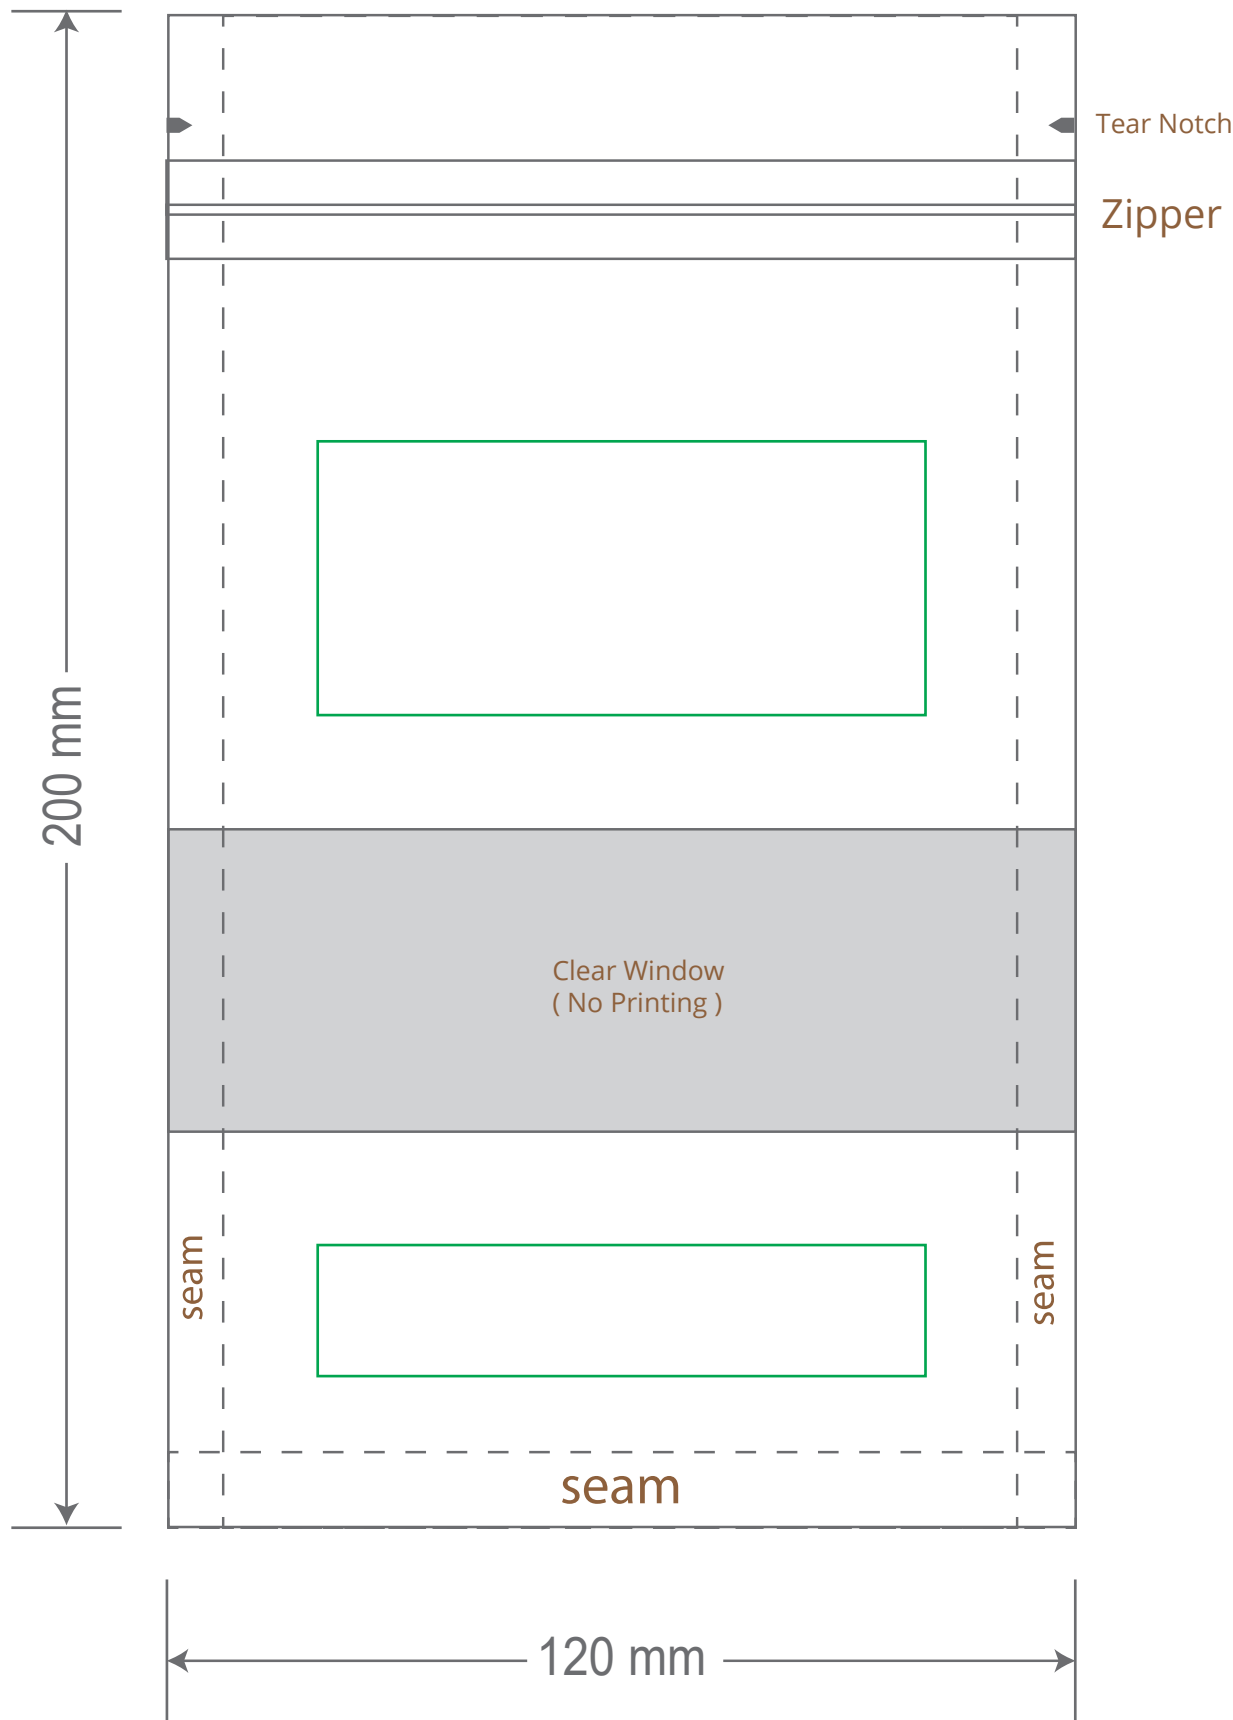

# Front

# Back

Green area is the bag area is the printing area, artwork with at most 2 colors for silkscreen printing.

Note: In Silkscreen printing Text font size must be bigger than 11pt can be clearly printed.