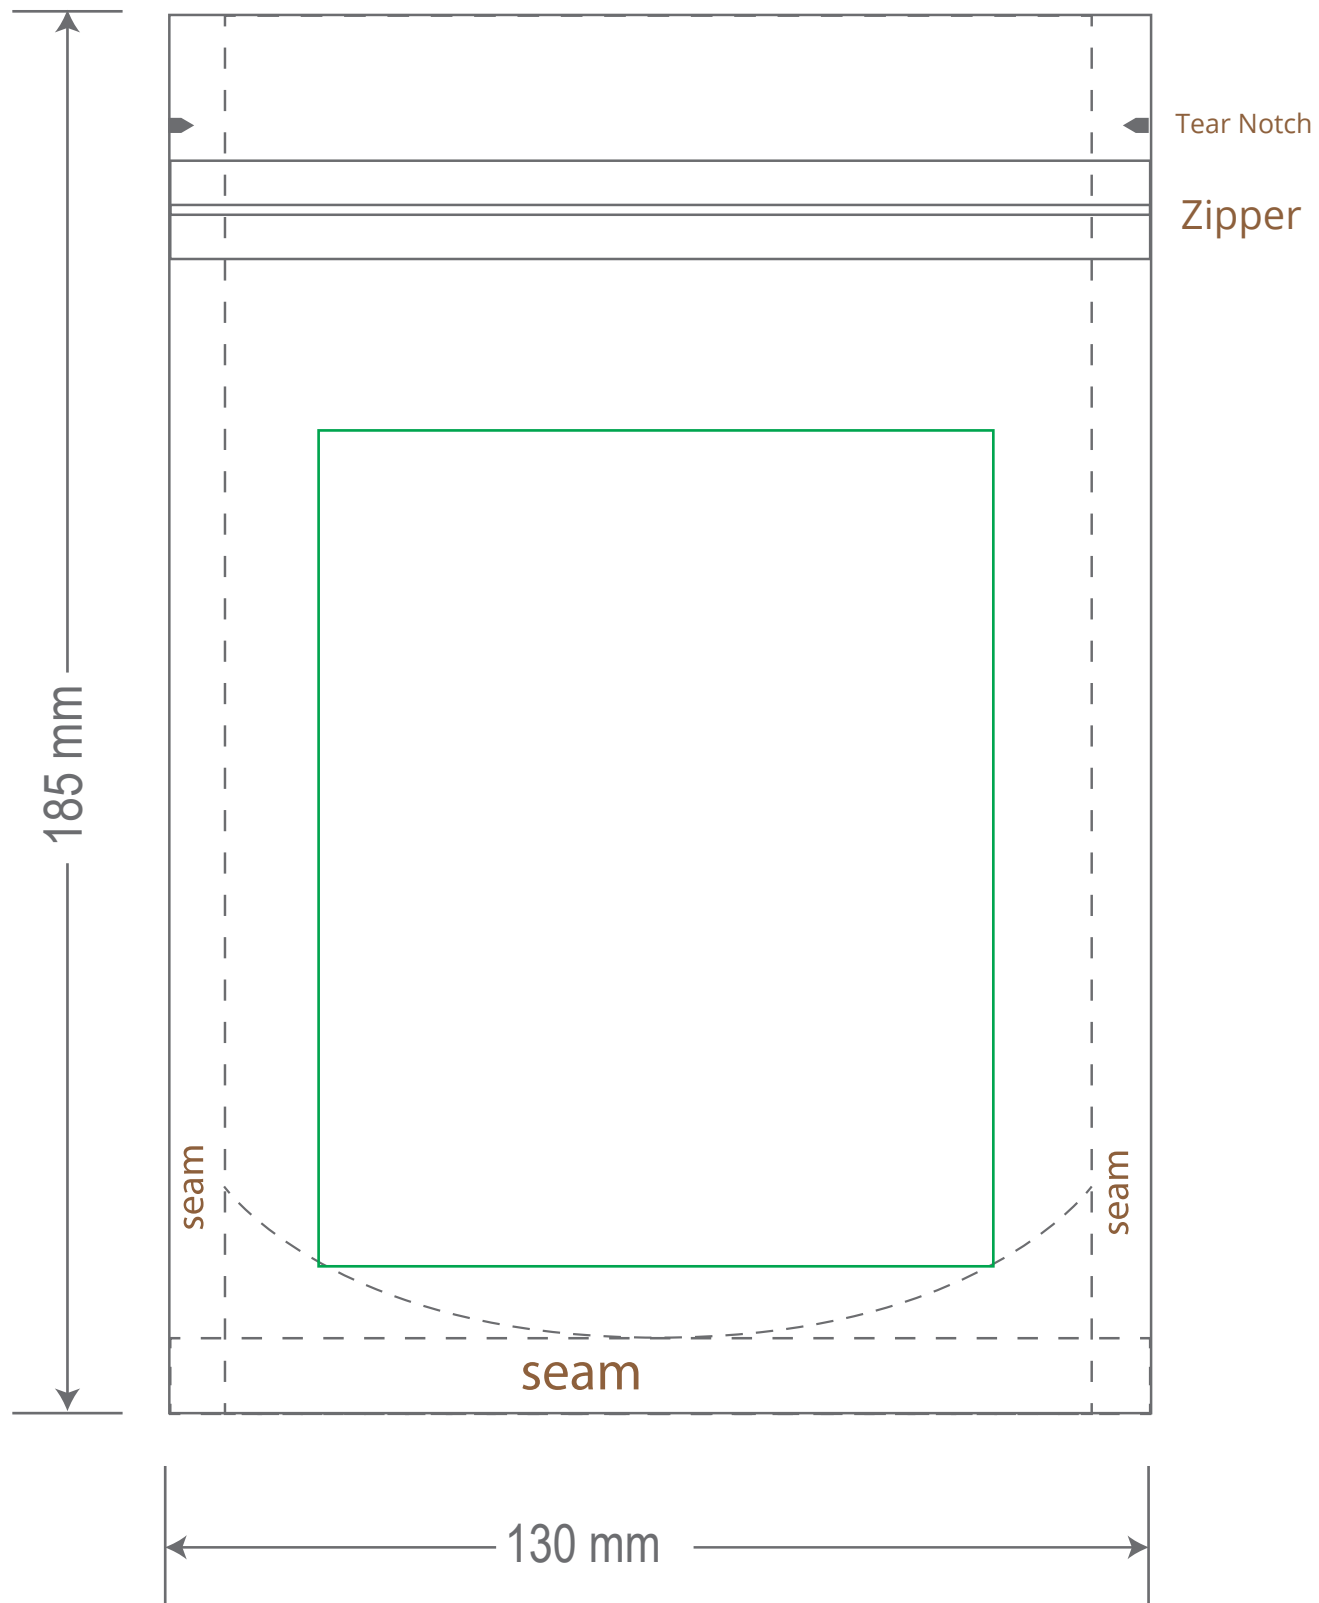

Front

Back

Green area is the bag area is the printing area, artwork with at most 2 colors for silkscreen printing.

Note: In Silkscreen printing Text font size must be bigger than 11pt can be clearly printed.