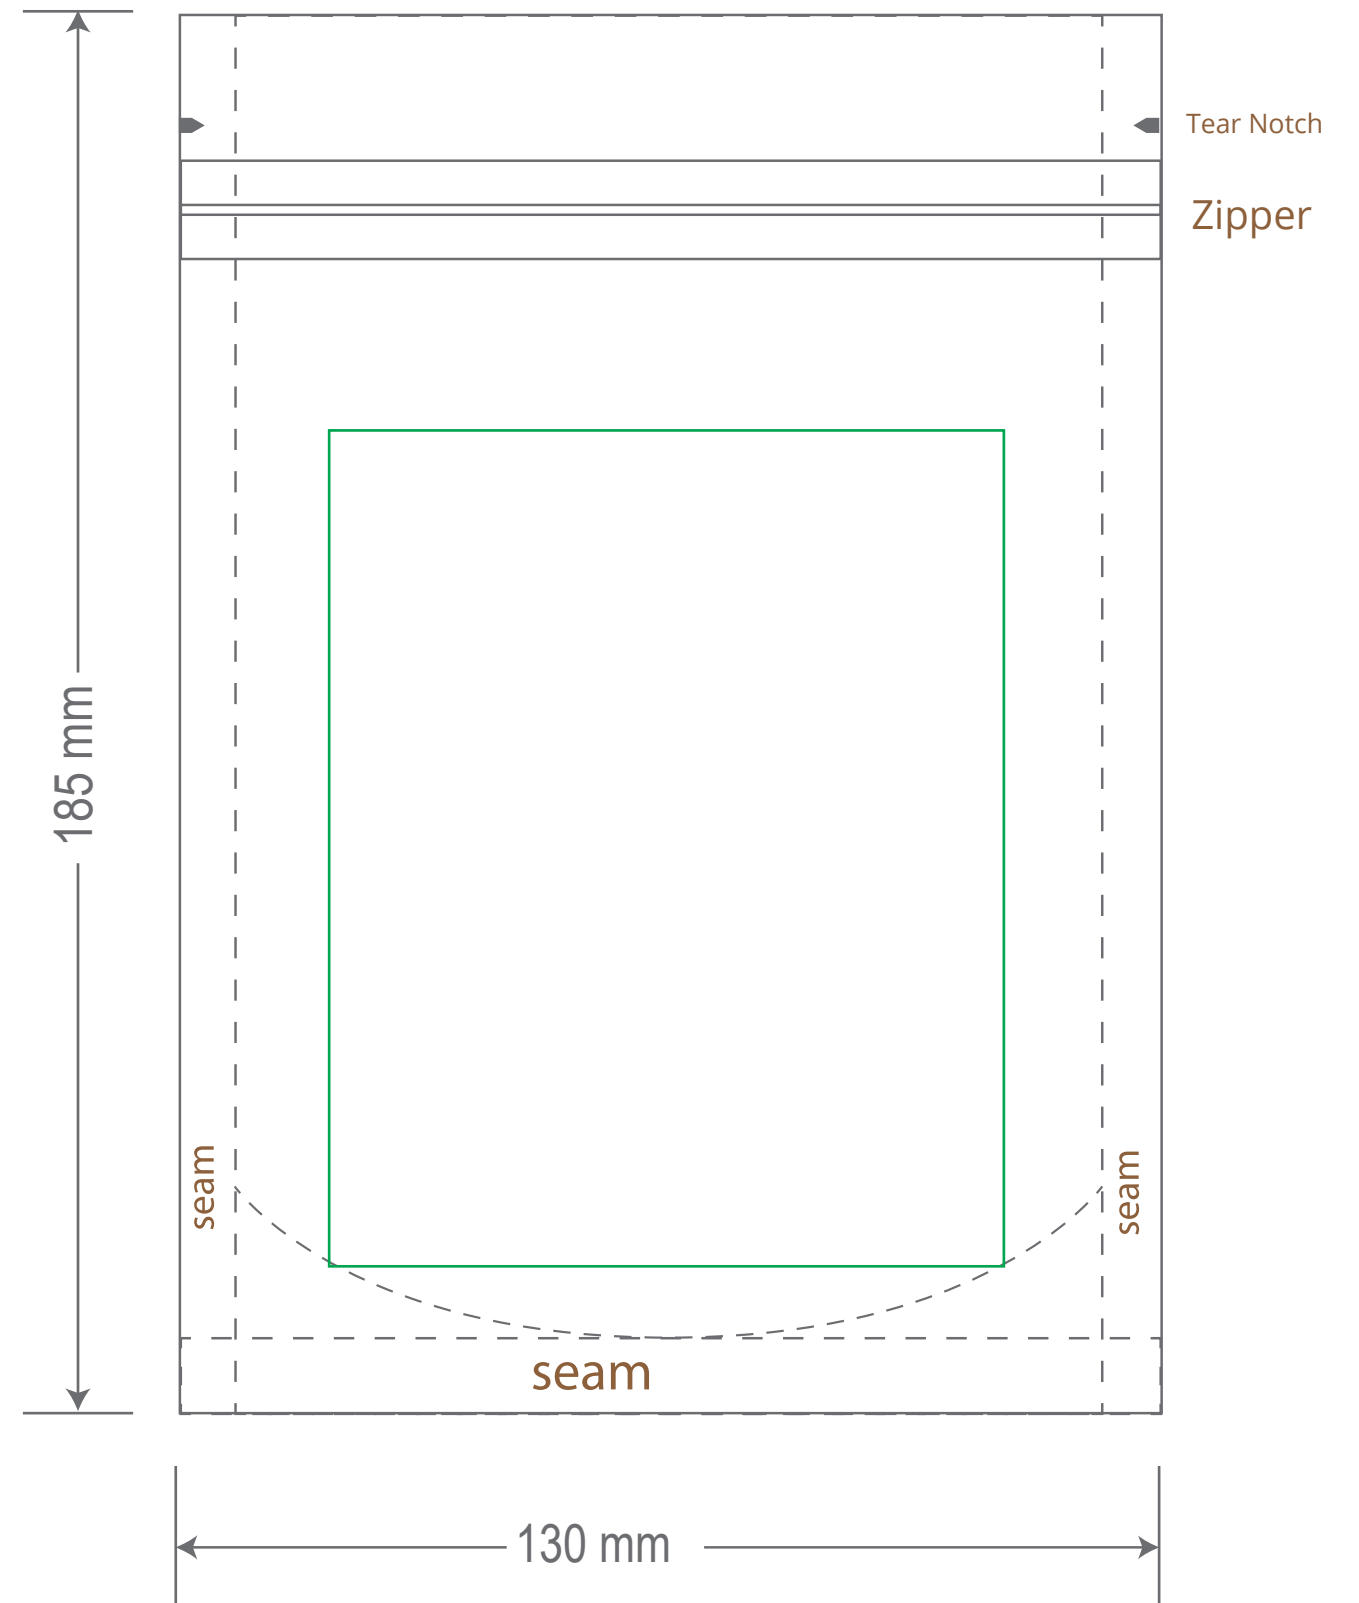

Front

Back

Green area is the bag area is the printing area, artwork with at most 2 colors for silkscreen printing.

Note: In Silkscreen printing Text font size must be bigger than 11pt can be clearly printed.