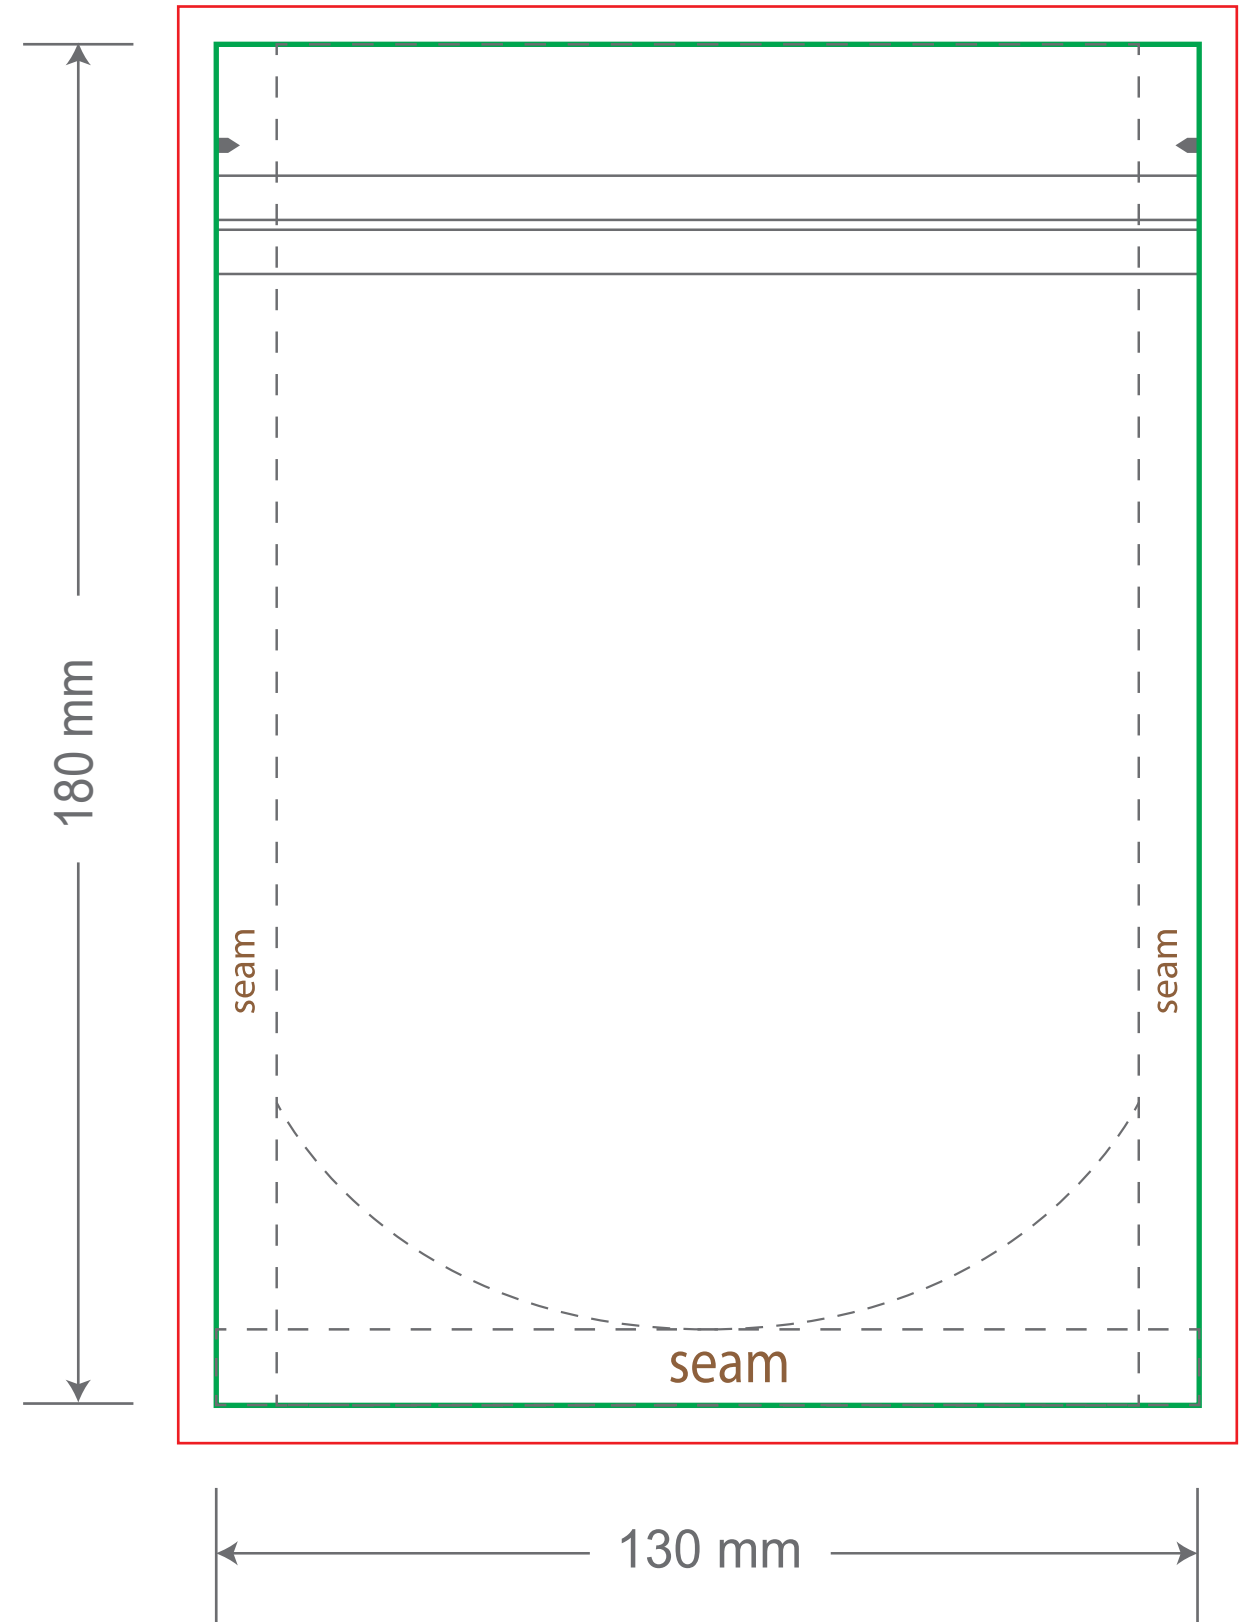

Front

Tear Notch
Zipper

Back

Tear Notch
Zipper

Green area is the bag area can with printing, except the window area.

Red area is the bleed area, please extend your artwork outside the green area within the red area.