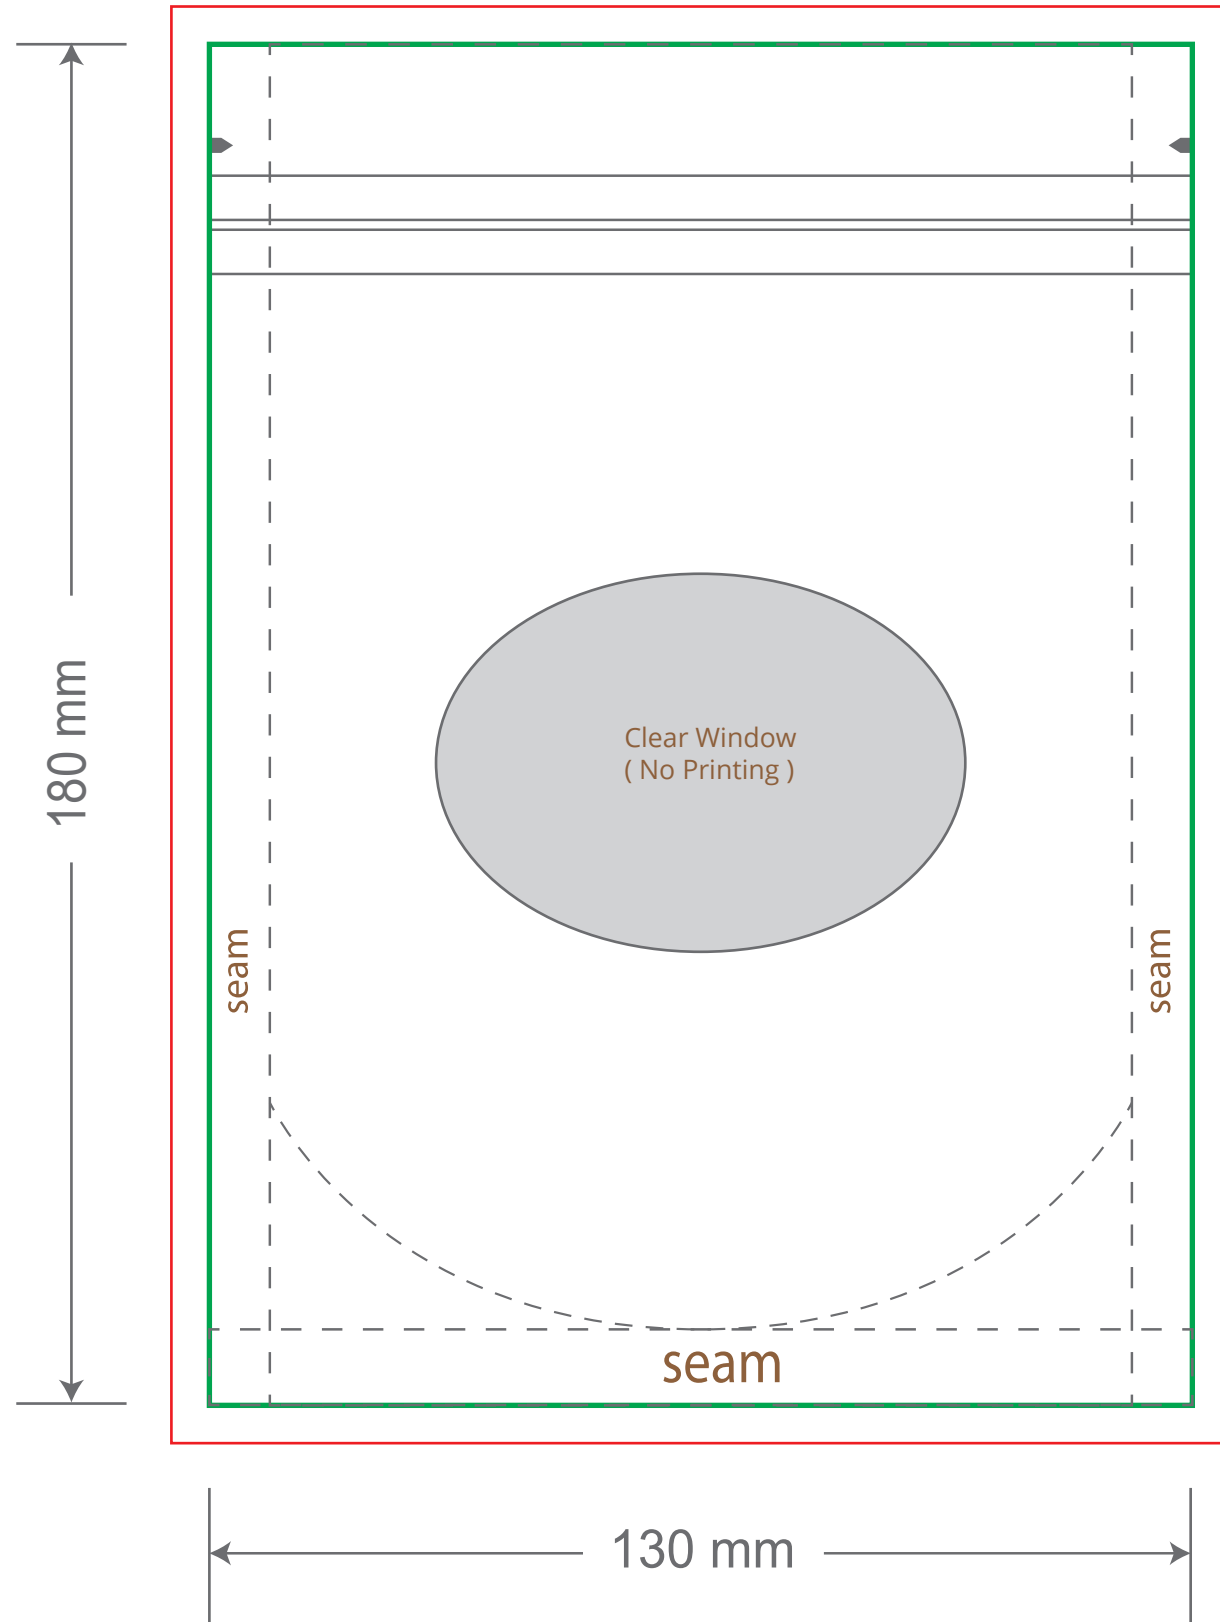

Front

Tear Notch
Zipper

Back

Tear Notch
Zipper

Green area is the bag area can with printing, except the window area.

Red area is the bleed area, please extend your artwork outside the green area within the red area.