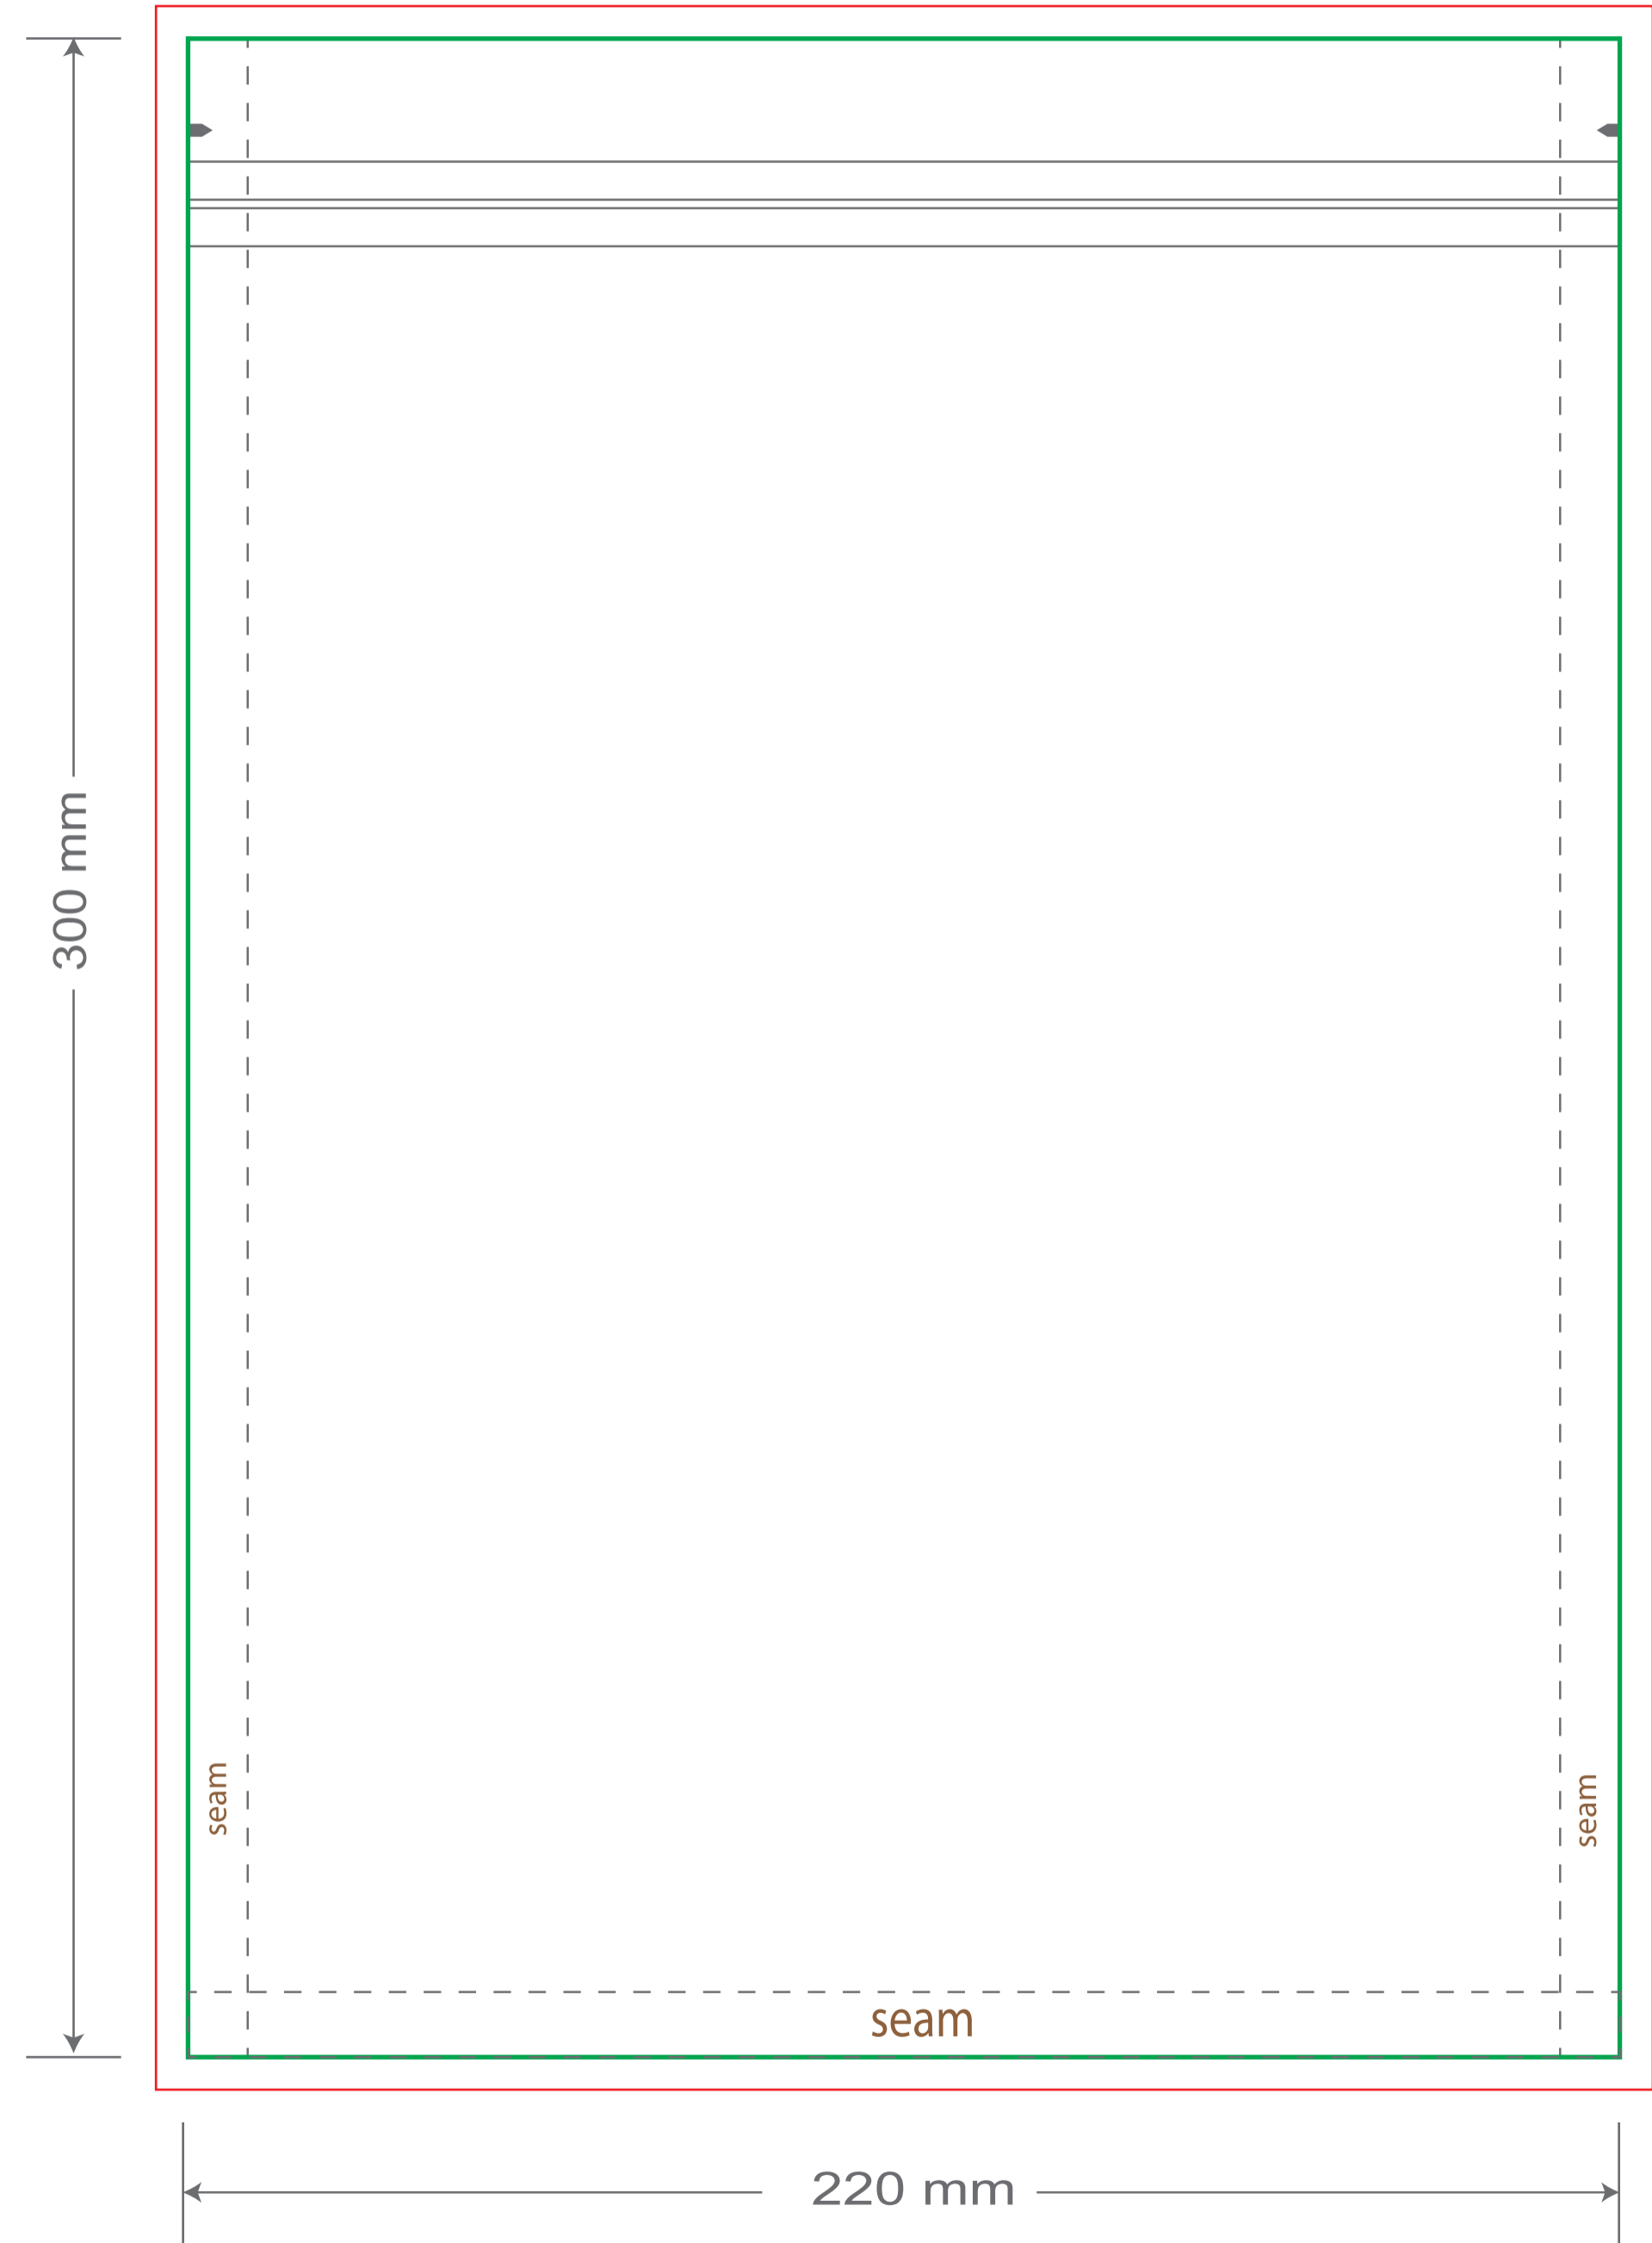

Front

Tear Notch
Zipper

Back

Tear Notch
Zipper

Green area is the bag area can with printing, except the window area.

Red area is the bleed area, please extend your artwork outside the green area within the red area.