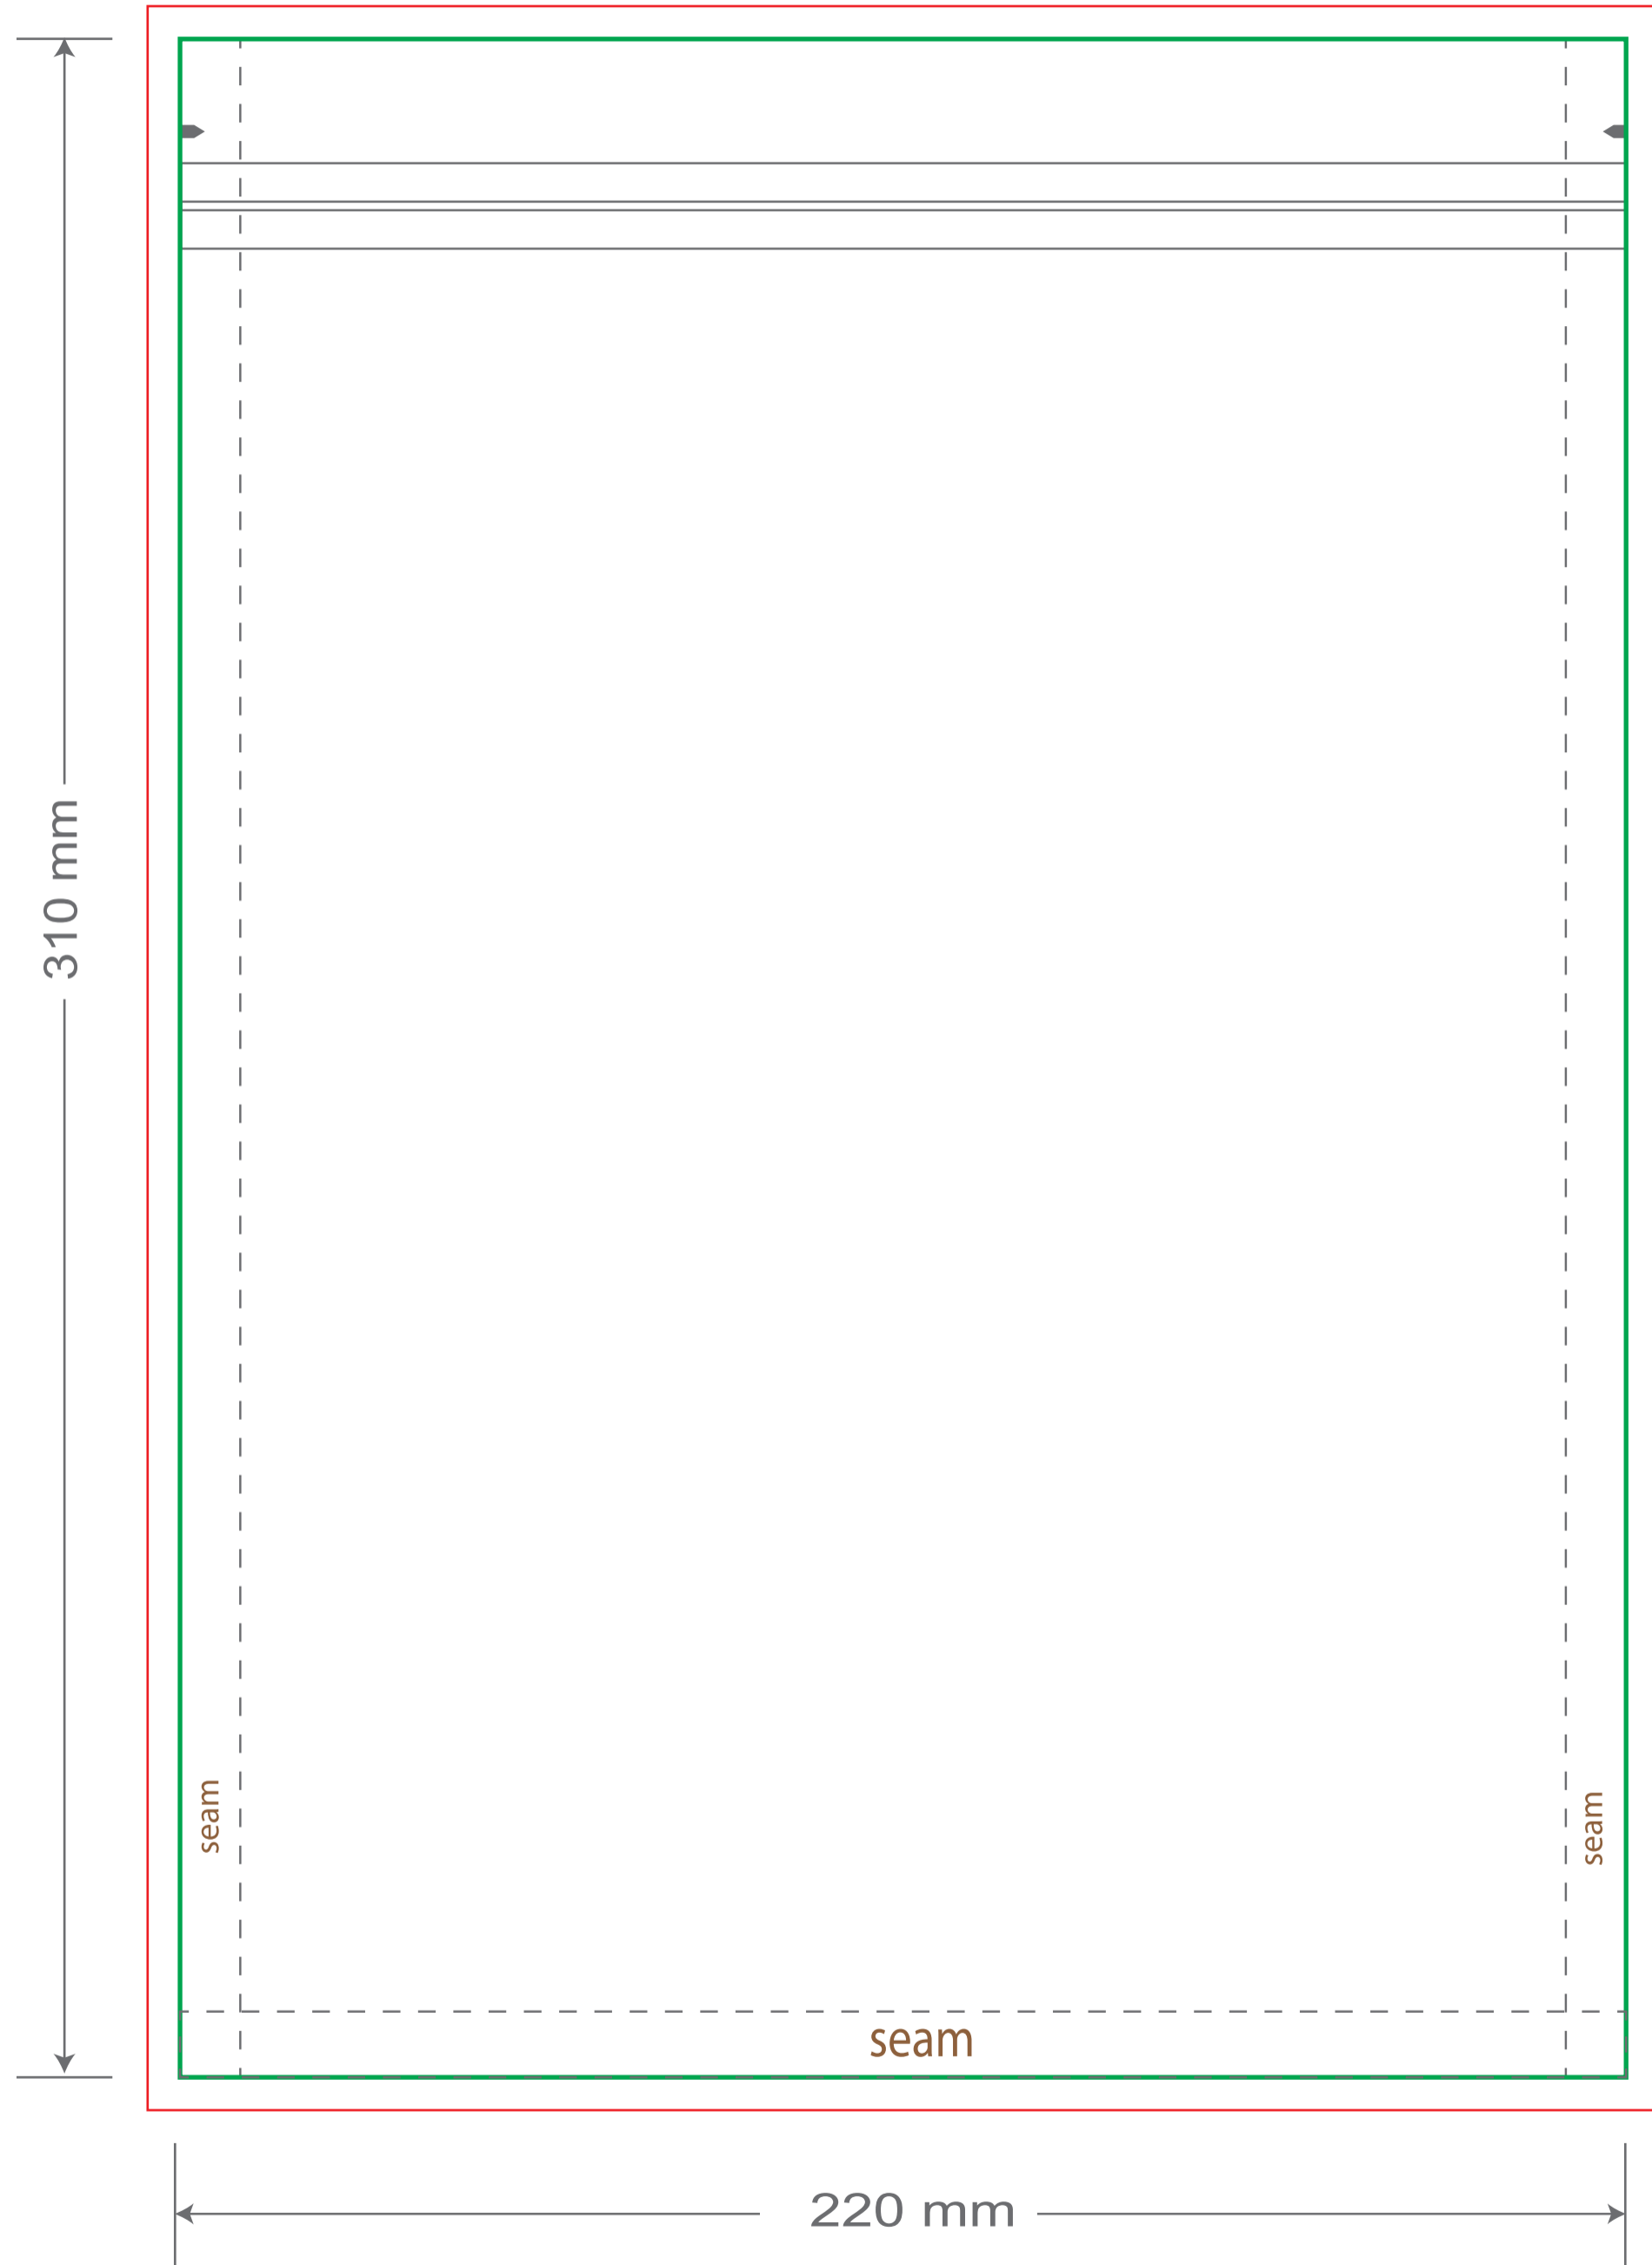

Front

Tear Notch
Zipper

Back

Tear Notch
Zipper

Green area is the bag area can with printing, except the window area.

Red area is the bleed area, please extend your artwork outside the green area within the red area.