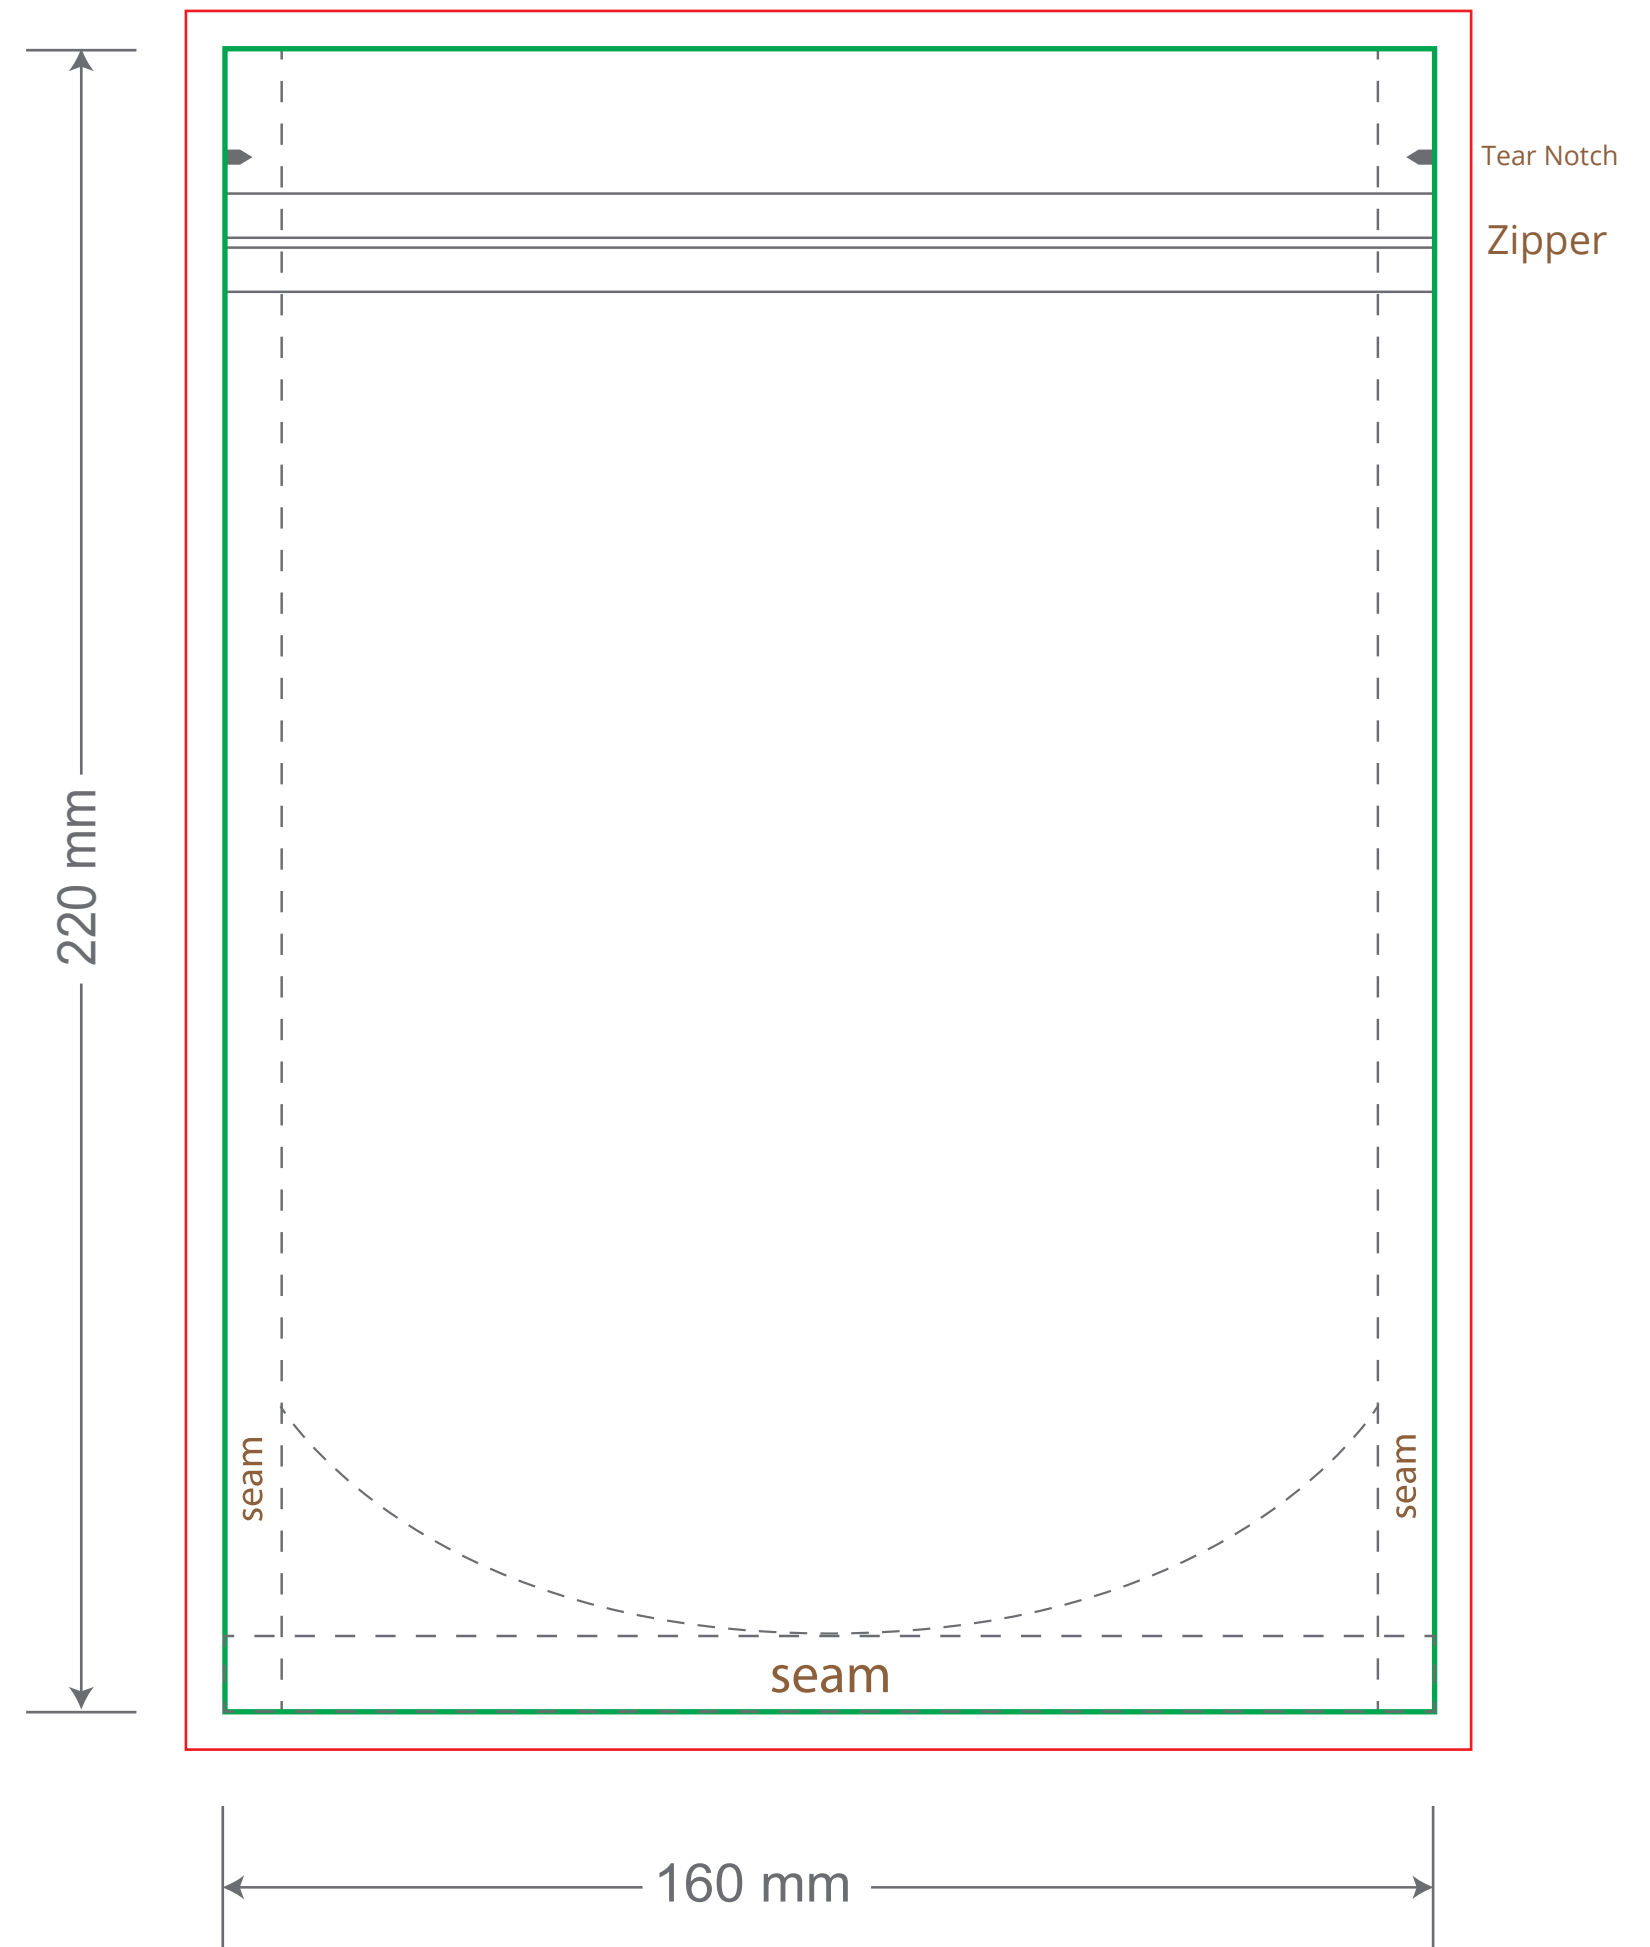

Front

Back

Green area is the bag area can with printing, except the window area.

Red area is the bleed area, please extend your artwork outside the green area within the red area.