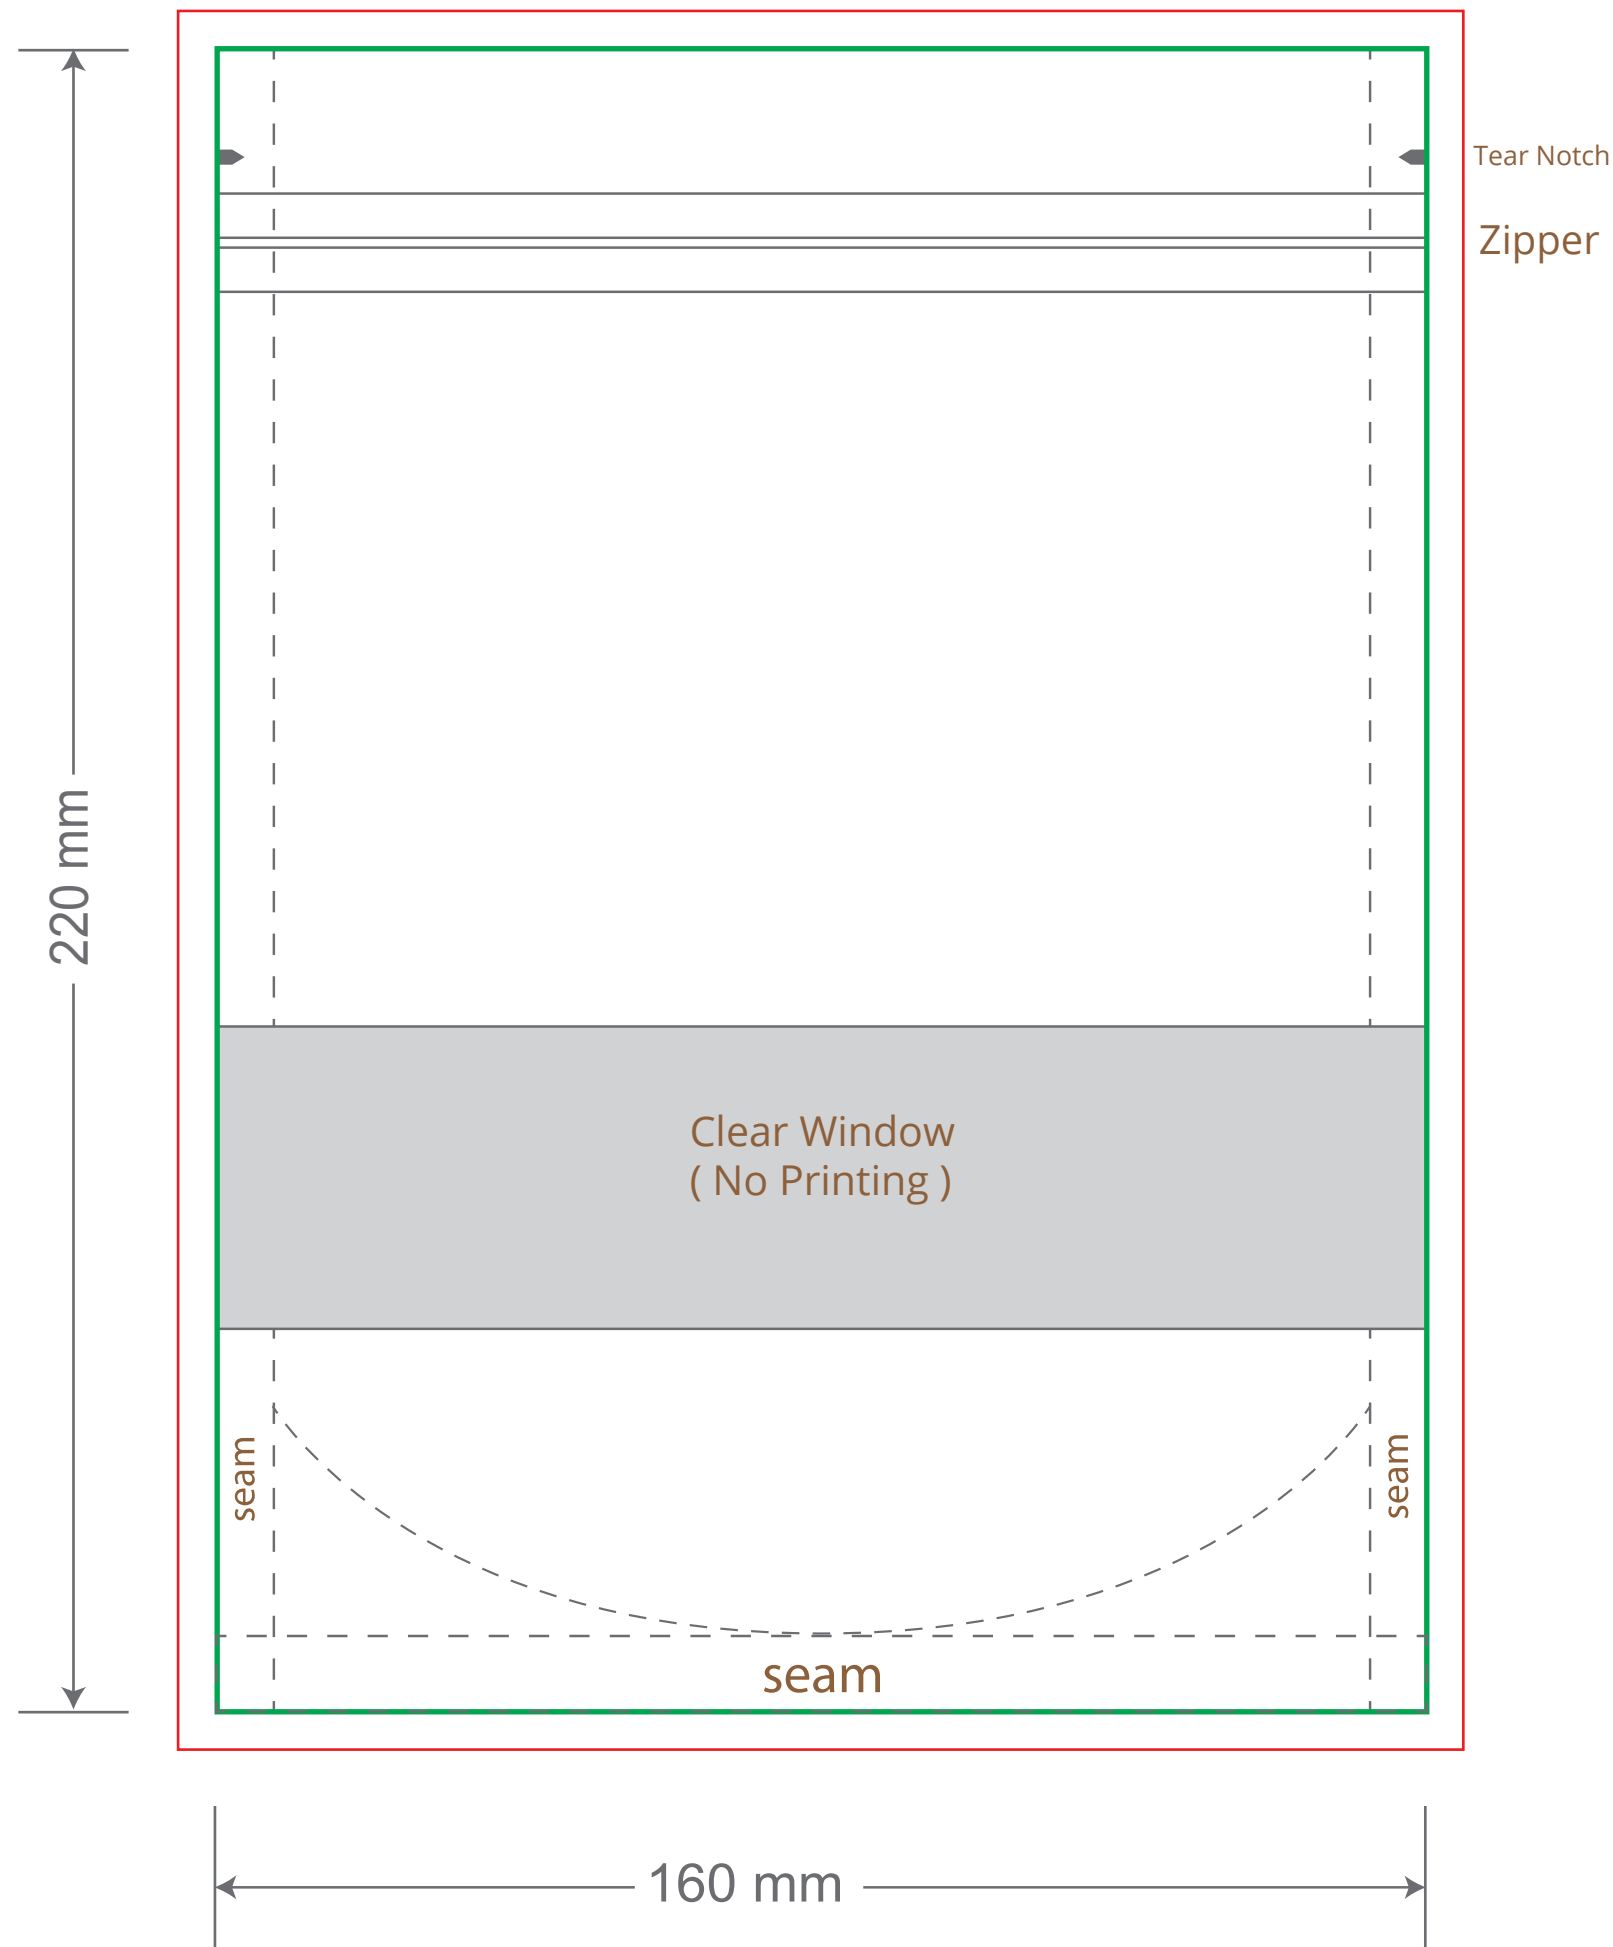

Front

Back

Green area is the bag area can with printing, except the window area.

Red area is the bleed area, please extend your artwork outside the green area within the red area.