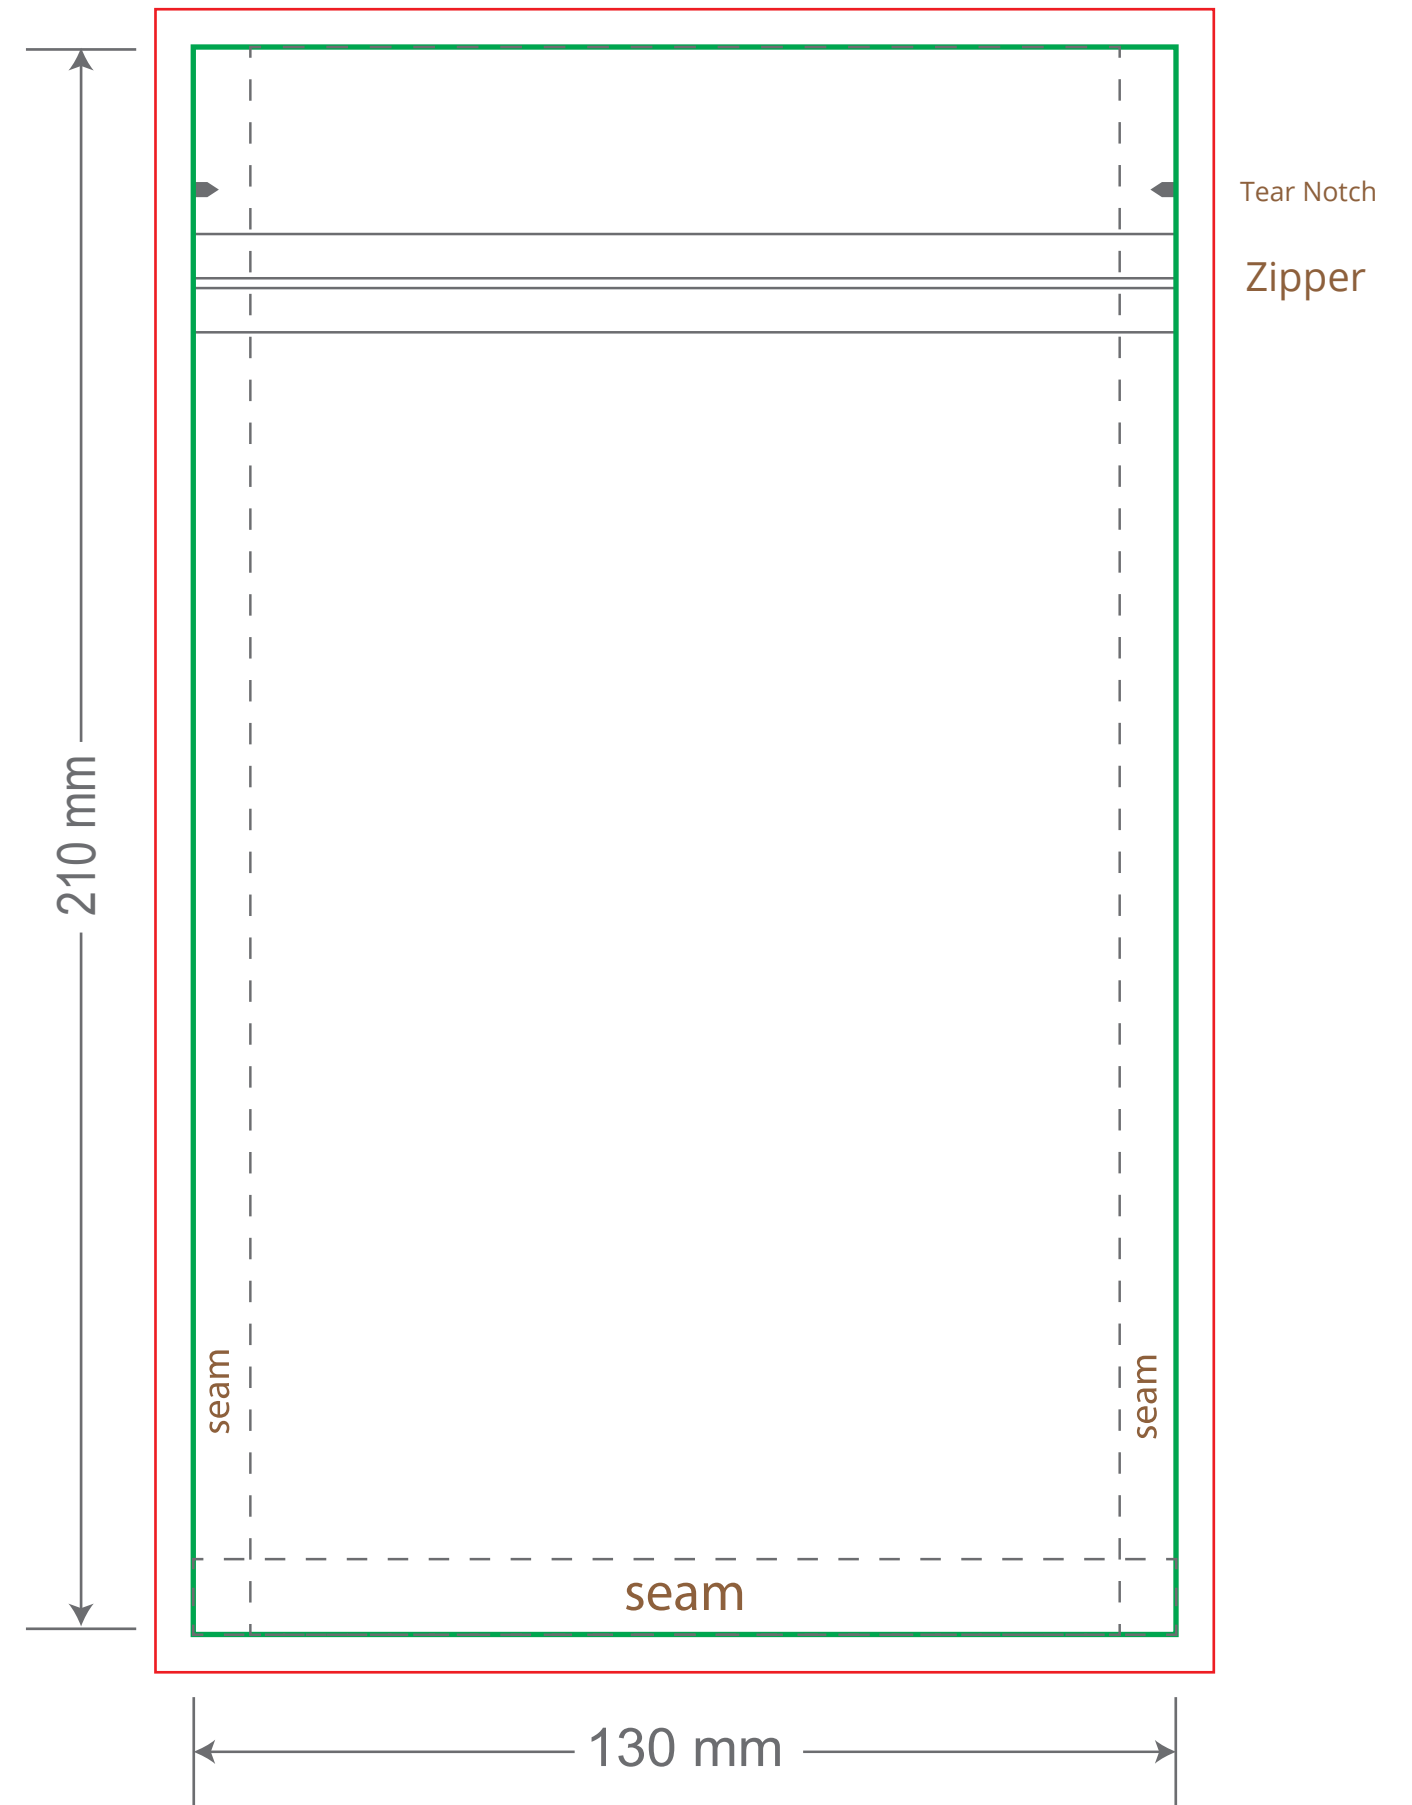

Front

Back

Green area is the bag area can with printing, except the window area.

Red area is the bleed area, please extend your artwork outside the green area within the red area.