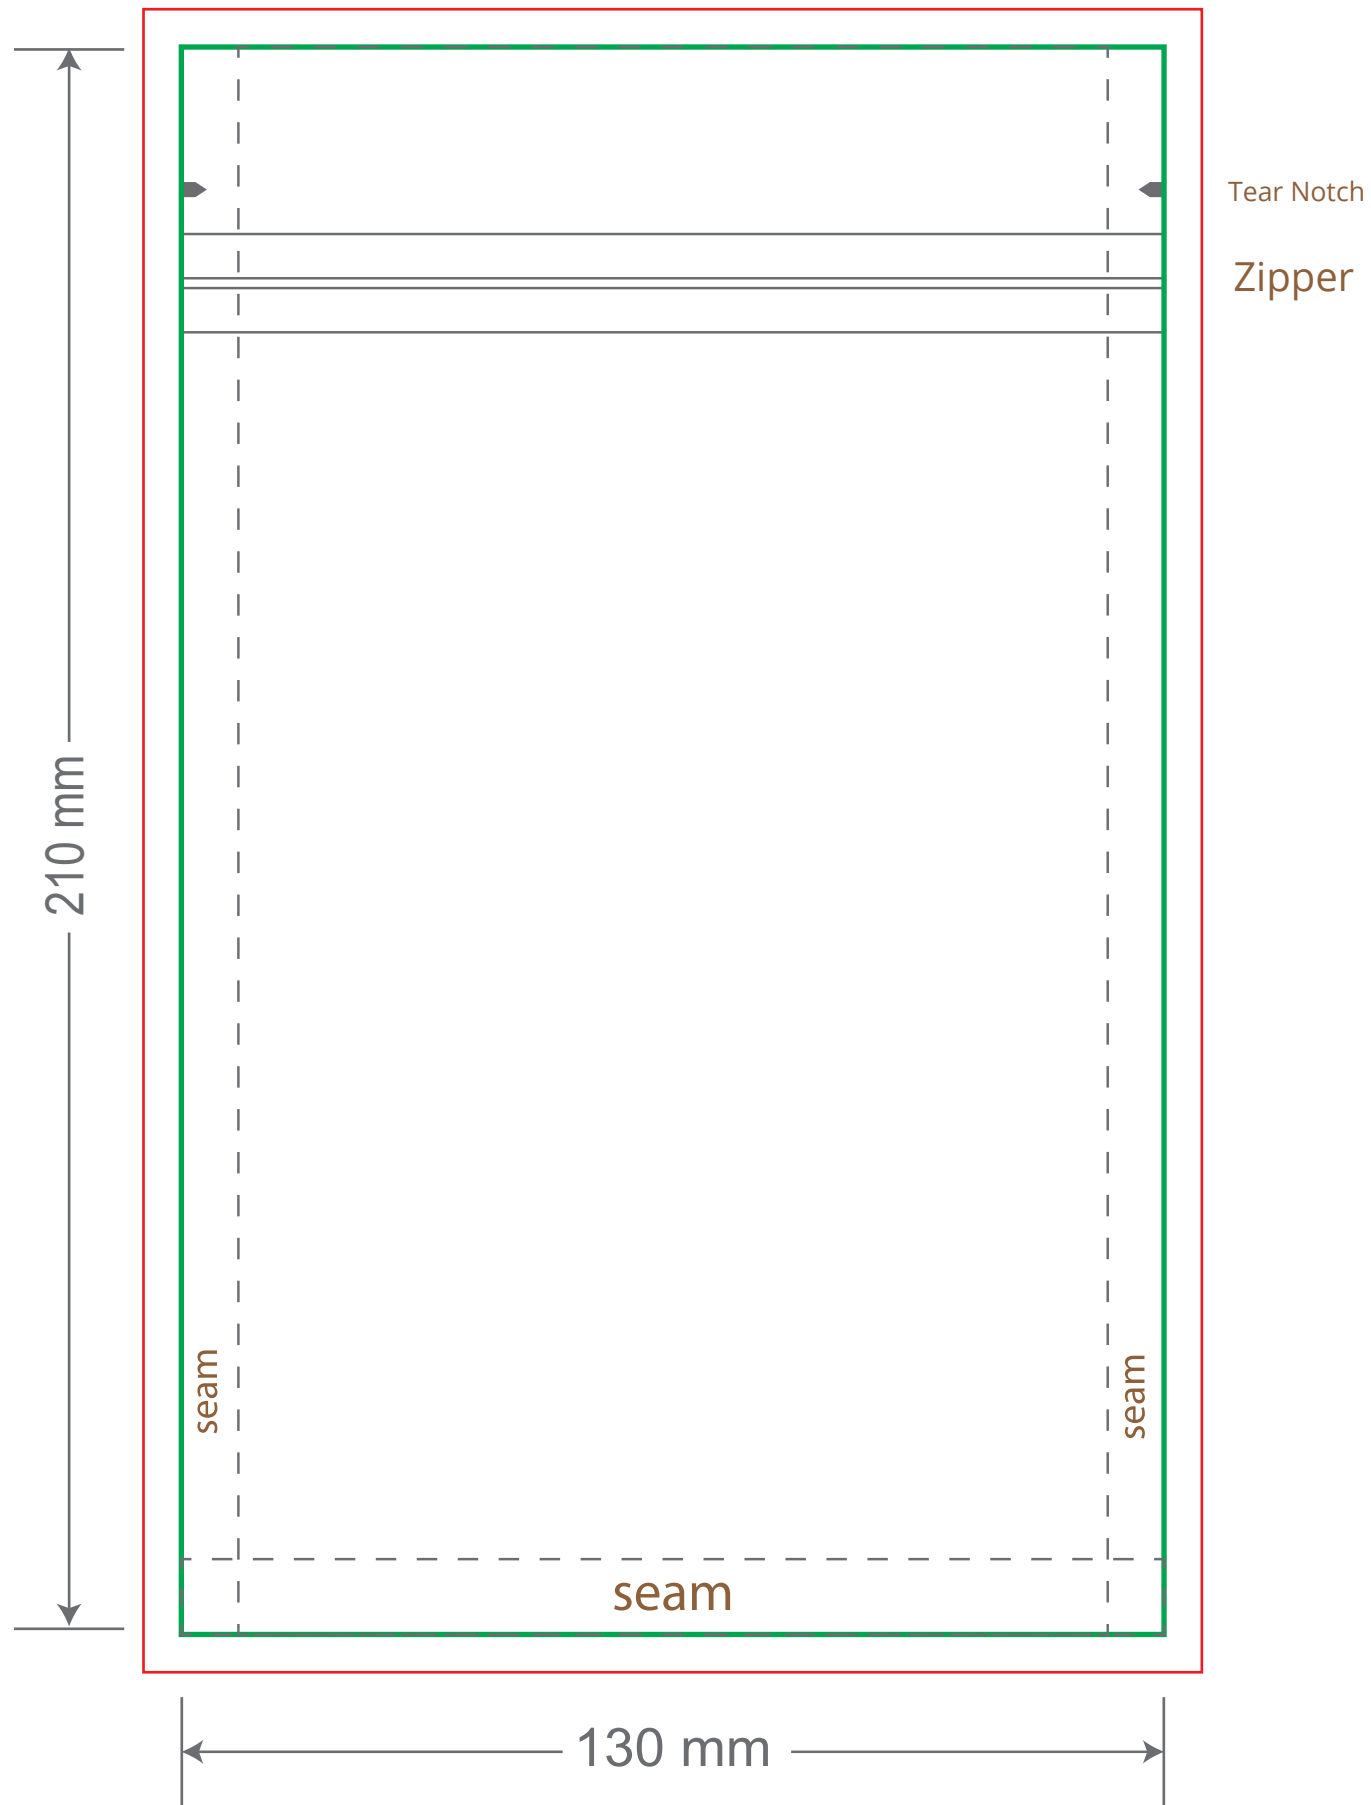

Front

Back

Green area is the bag area can with printing, except the window area.

Red area is the bleed area, please extend your artwork outside the green area within the red area.