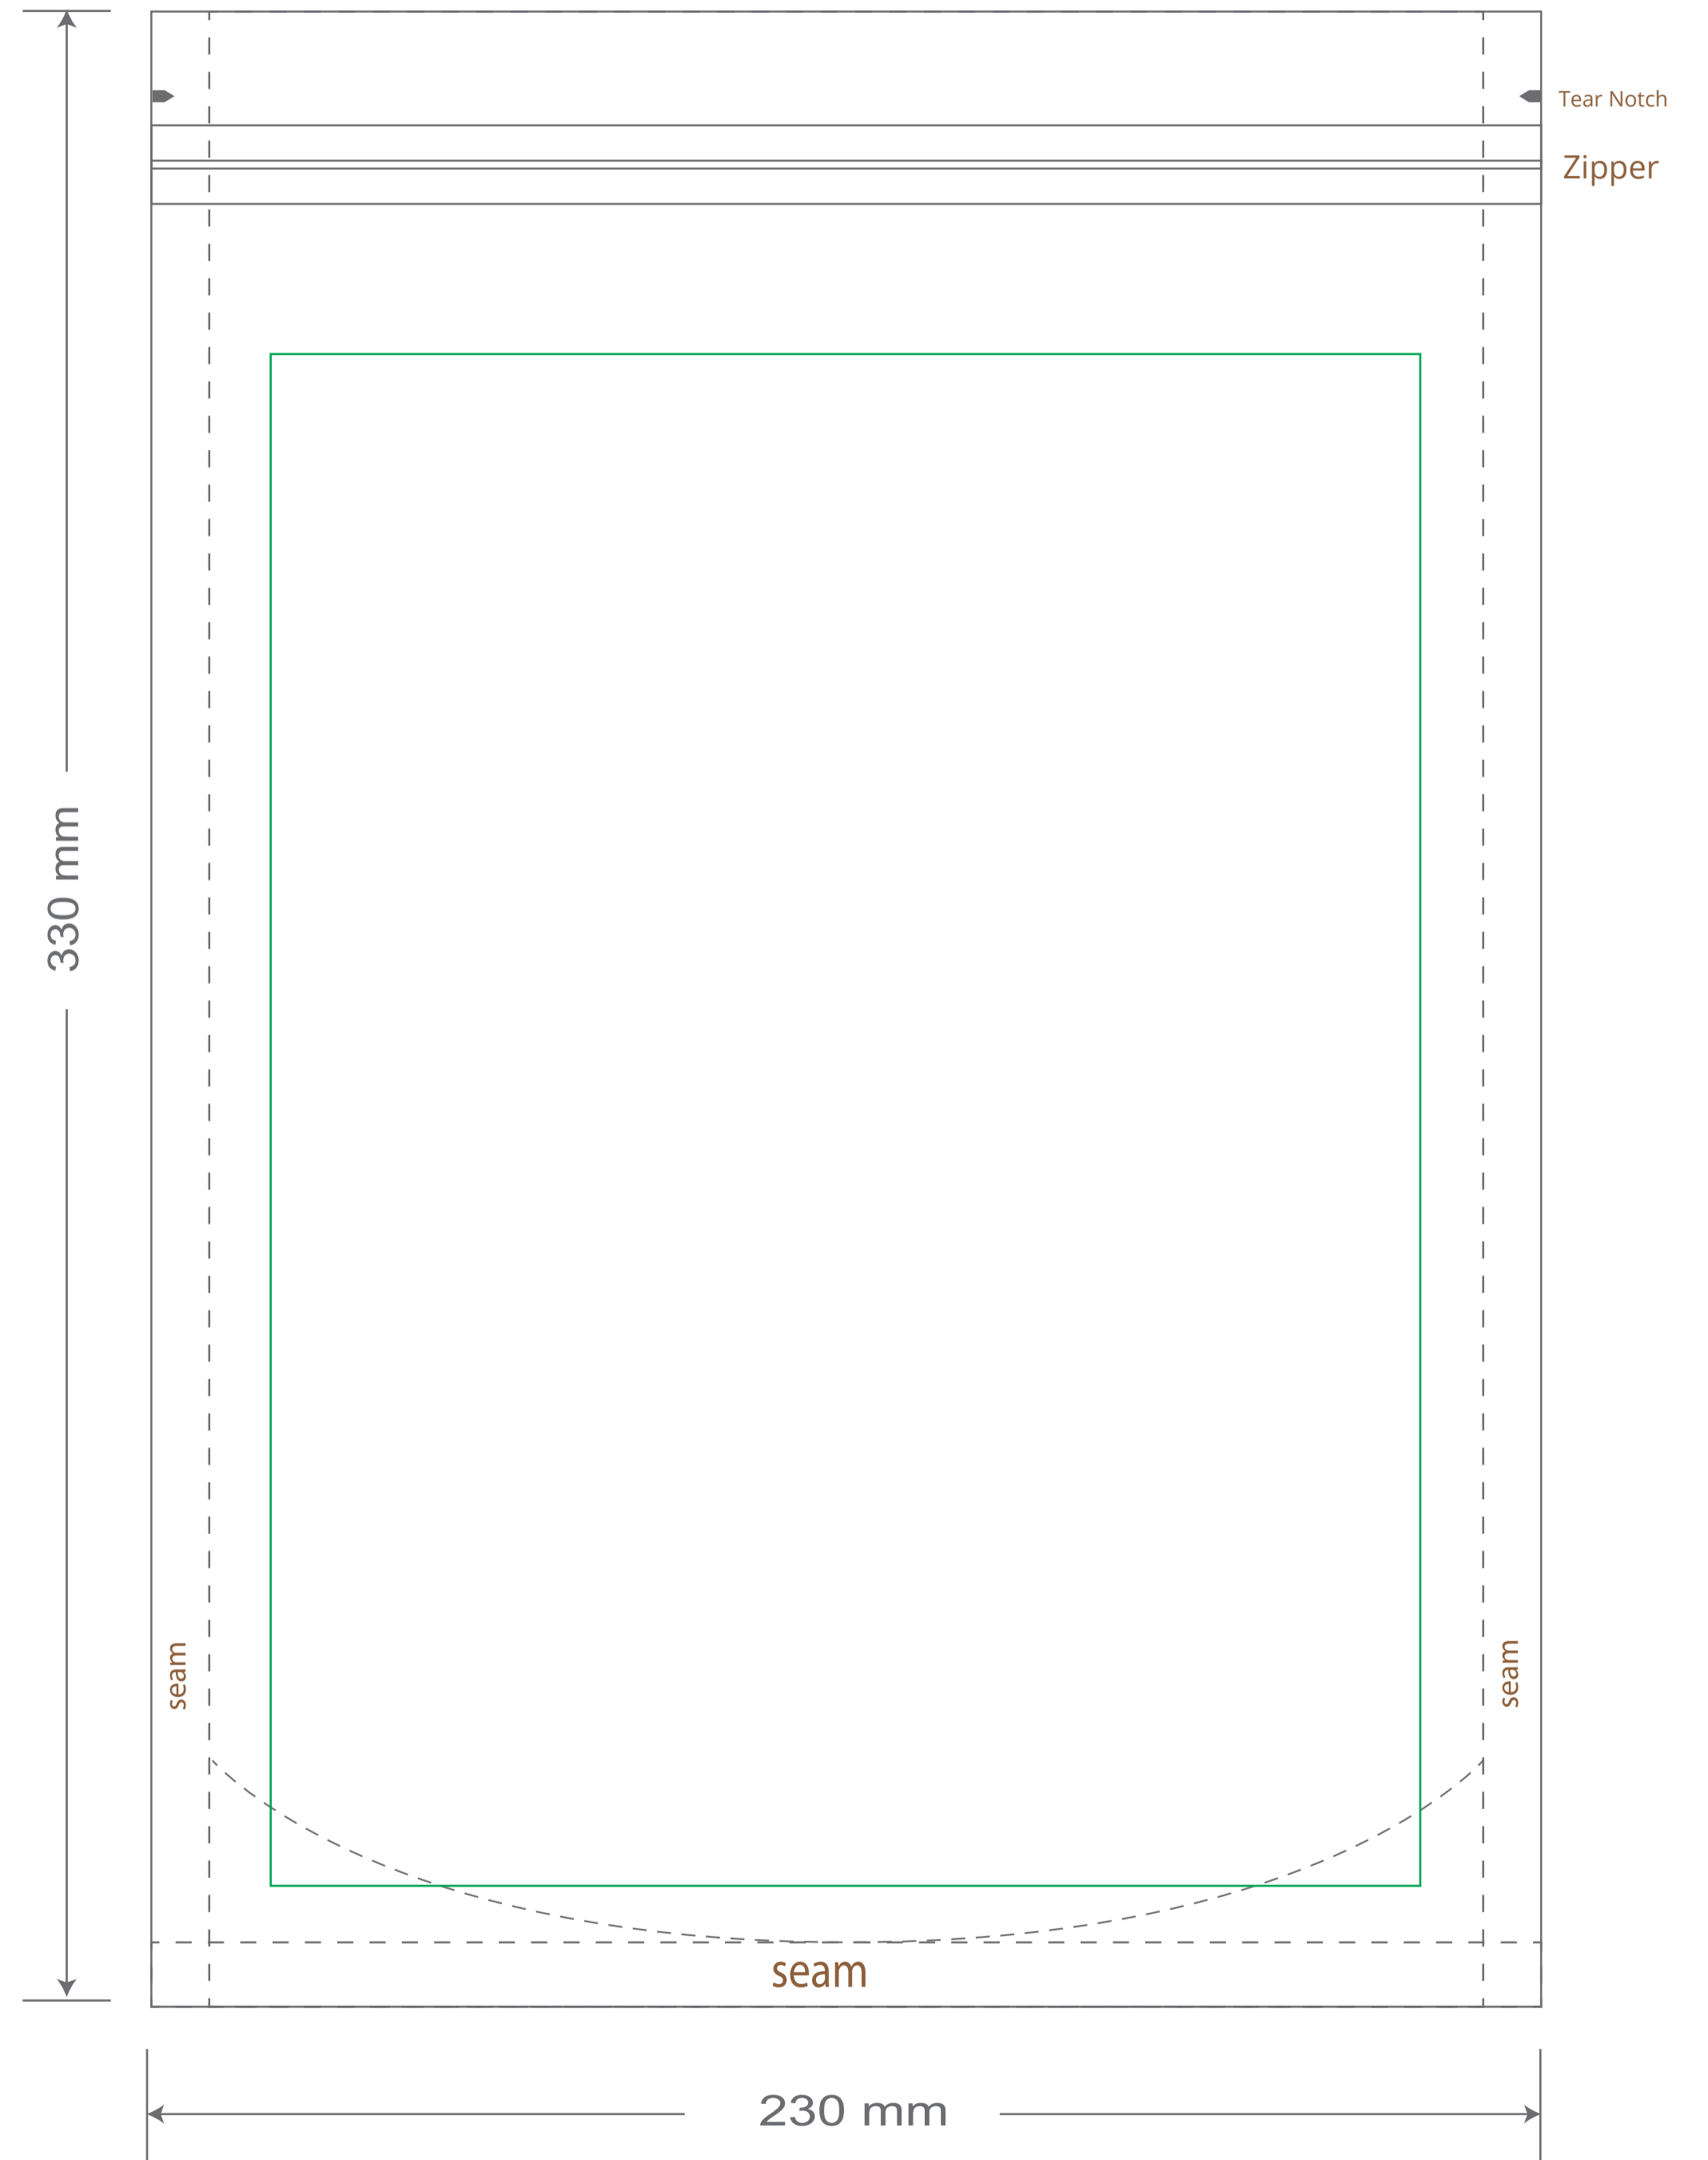

Front

Back

Green area is the bag area is the printing area, artwork with at most 2 colors for silkscreen printing.

Note: In Silkscreen printing Text font size must be bigger than 11pt can be clearly printed.