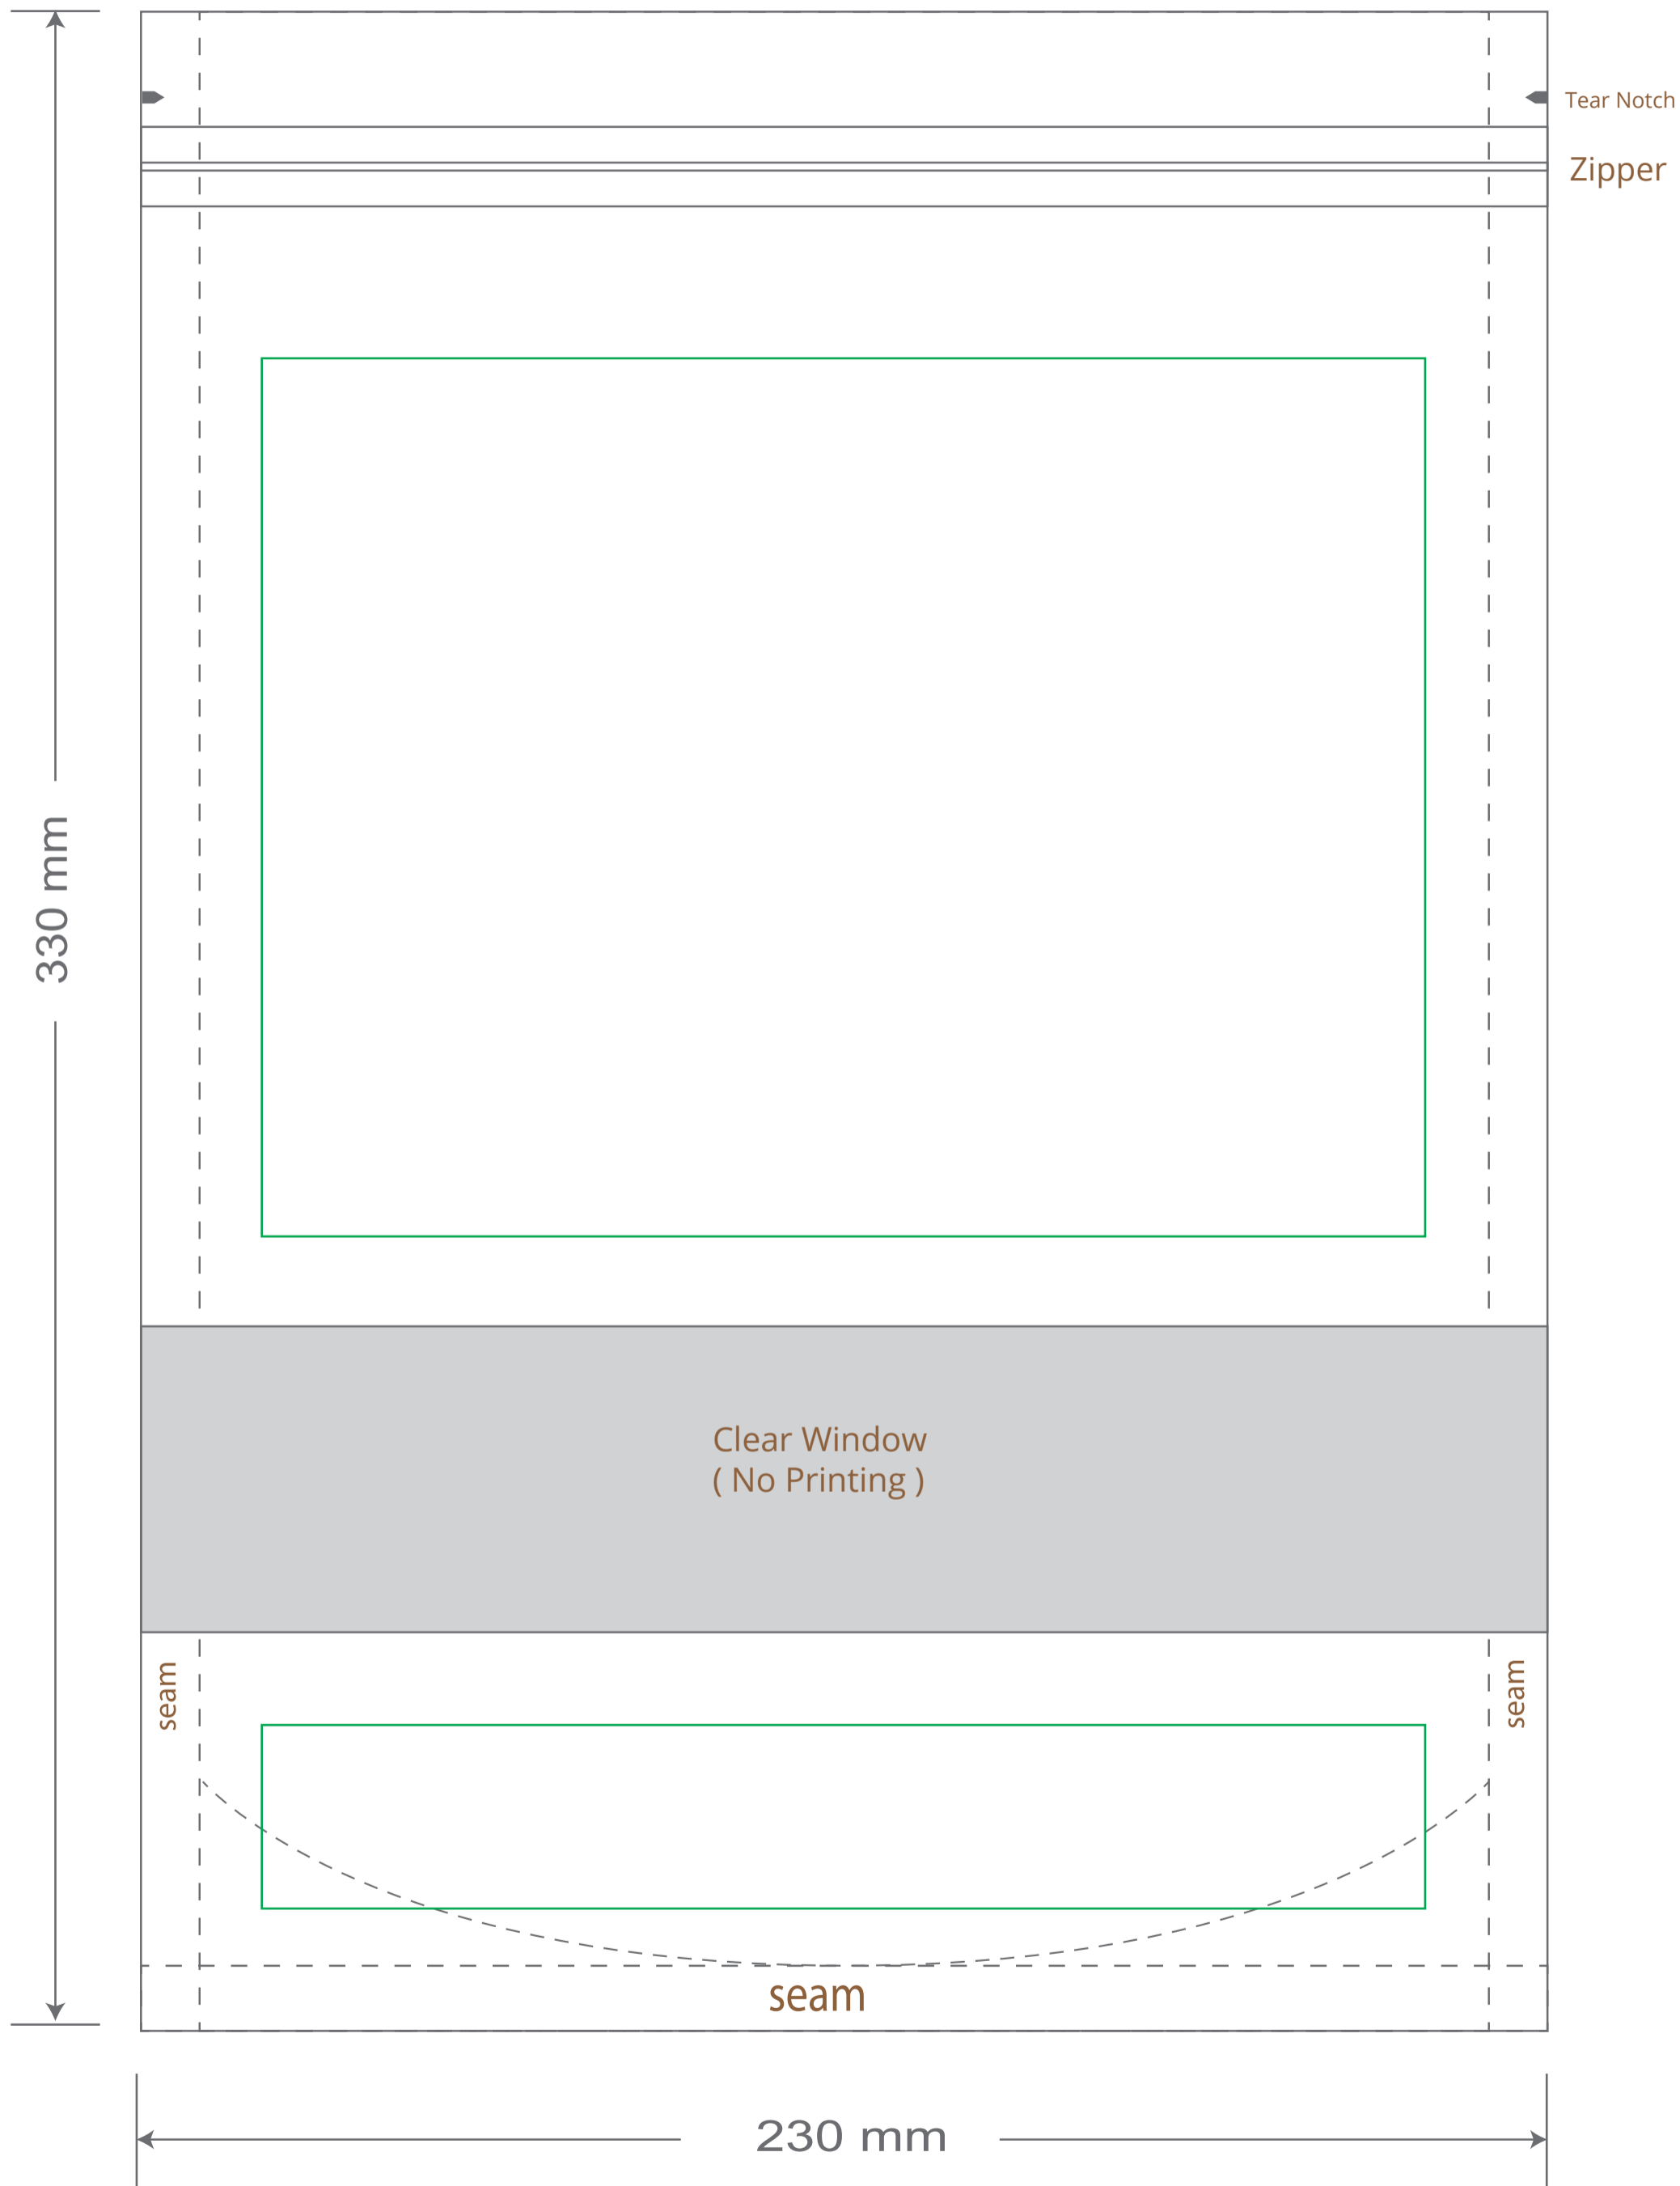

Front

Back

Green area is the bag area is the printing area, artwork with at most 2 colors for silkscreen printing.

Note: In Silkscreen printing Text font size must be bigger than 11pt can be clearly printed.