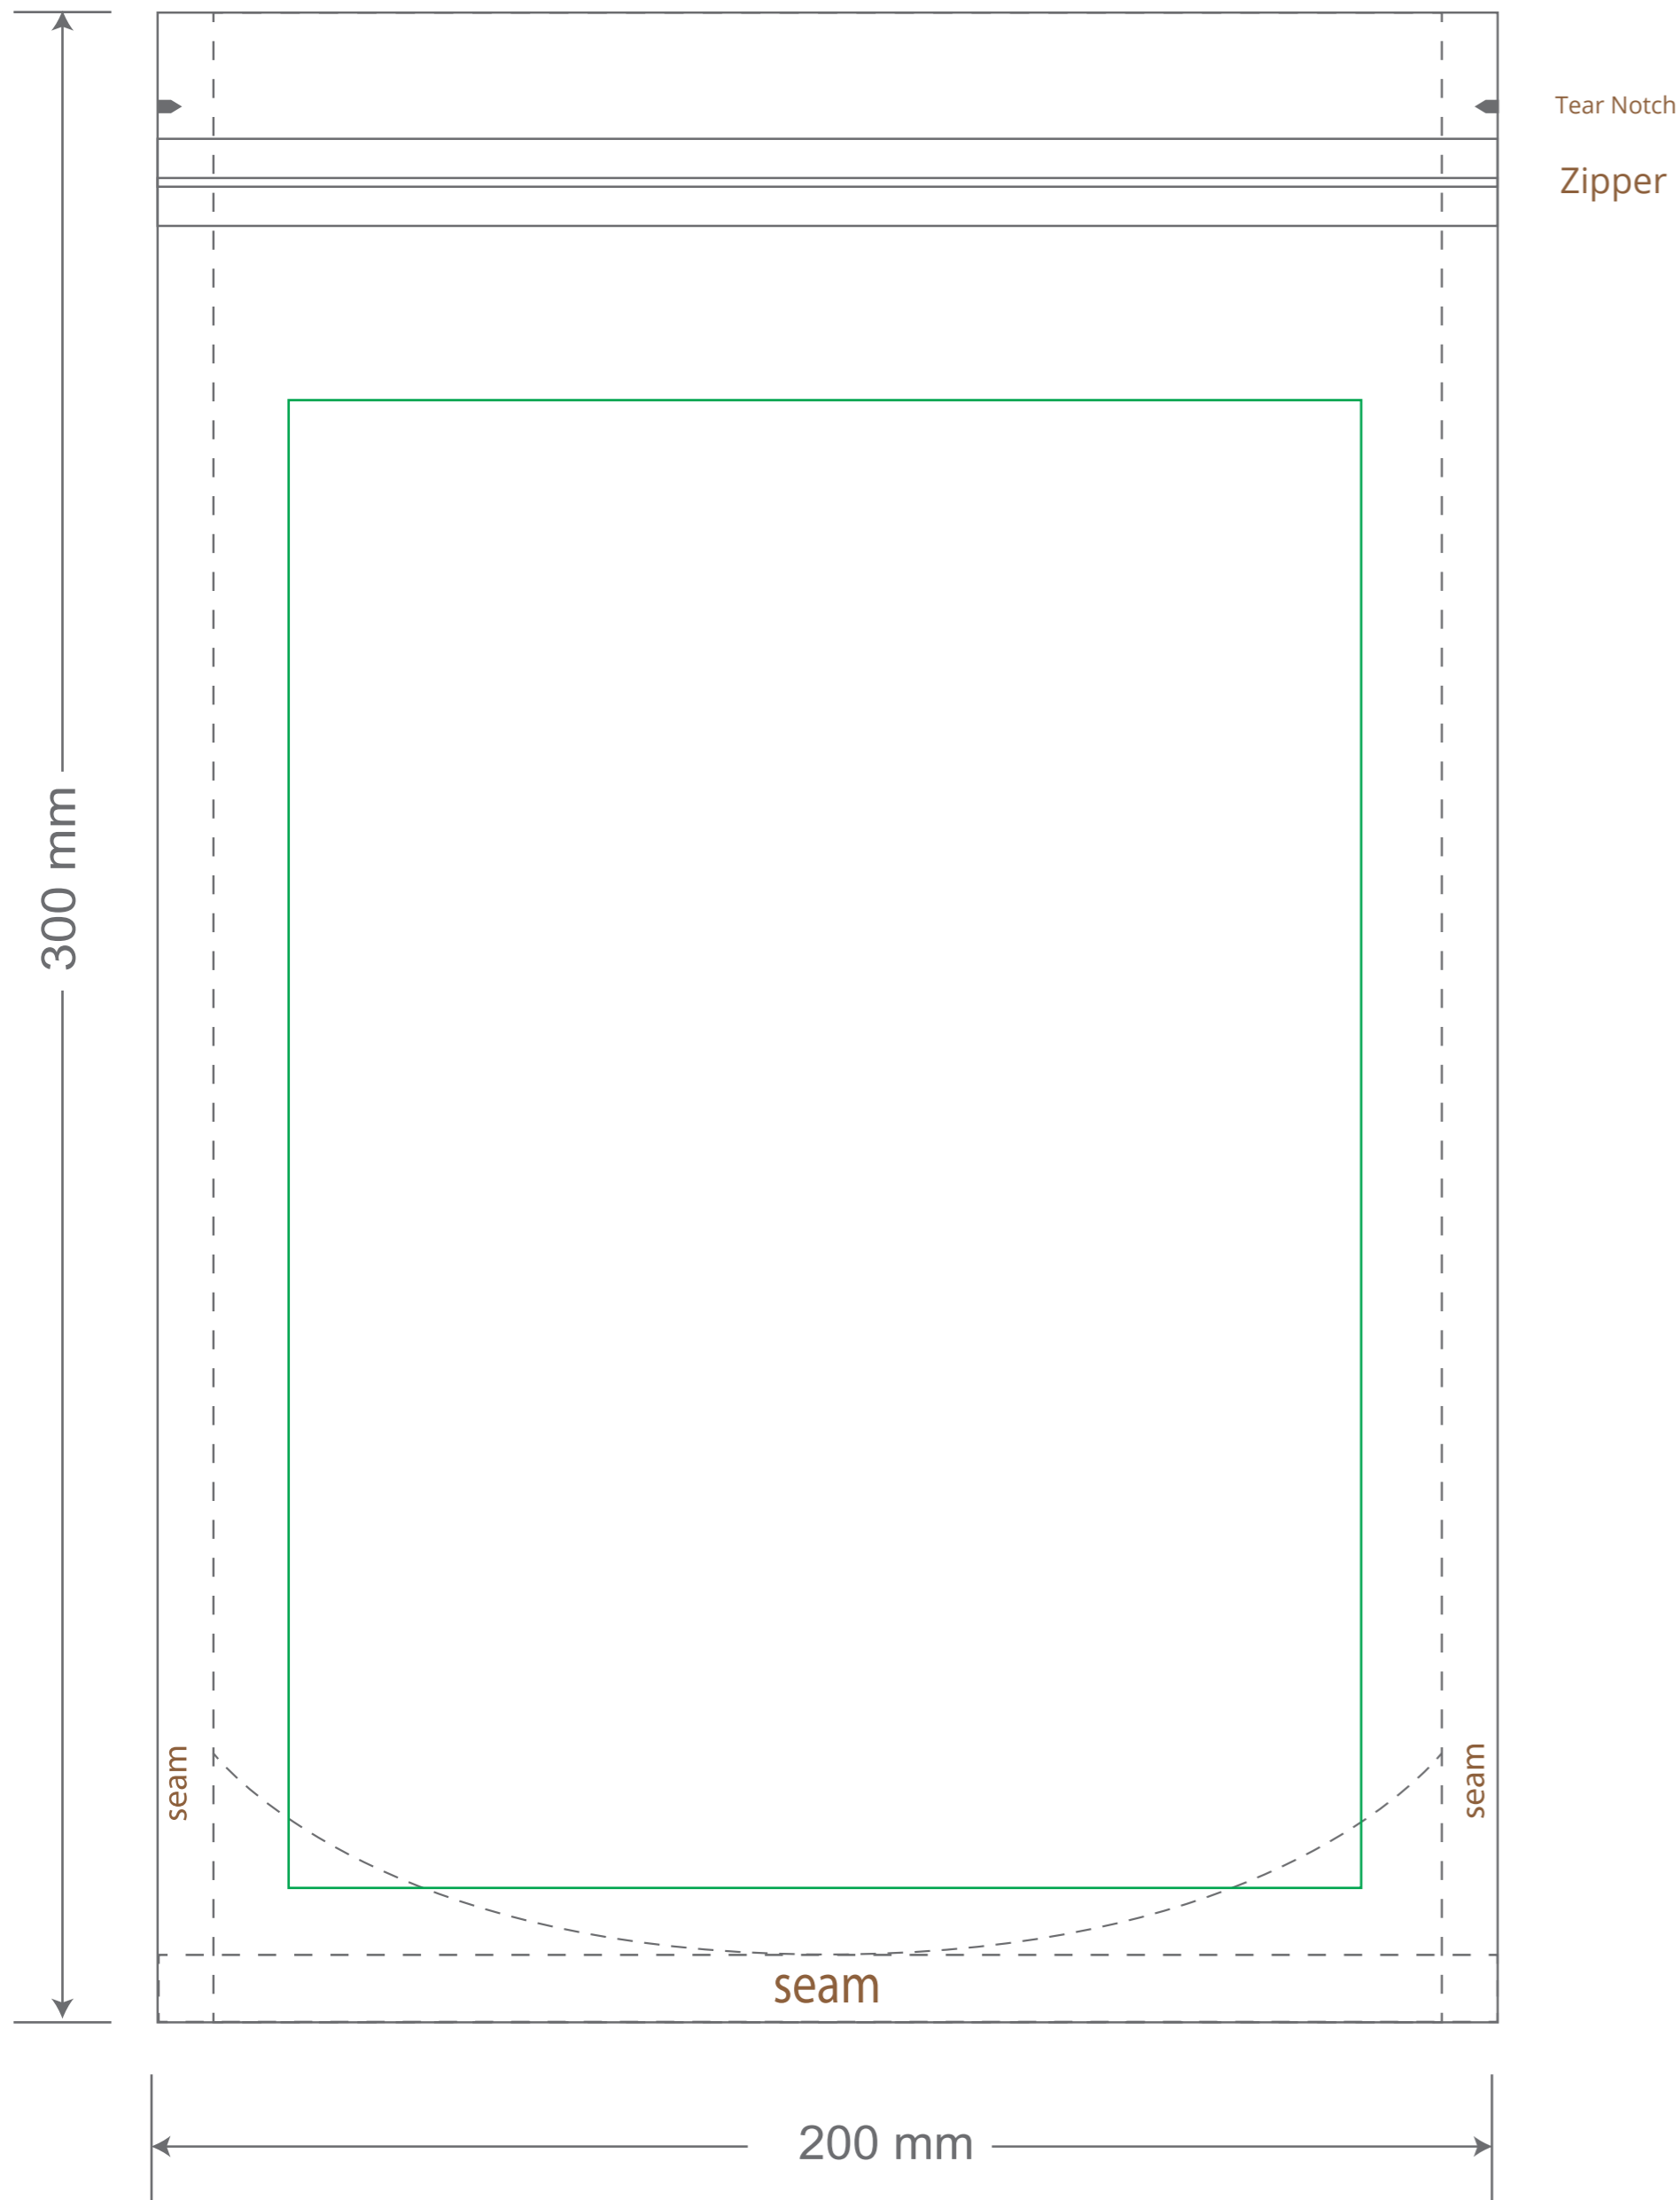

Front

Back

Green area is the bag area is the printing area, artwork with at most 2 colors for silkscreen printing.

Note: In Silkscreen printing Text font size must be bigger than 11pt can be clearly printed.