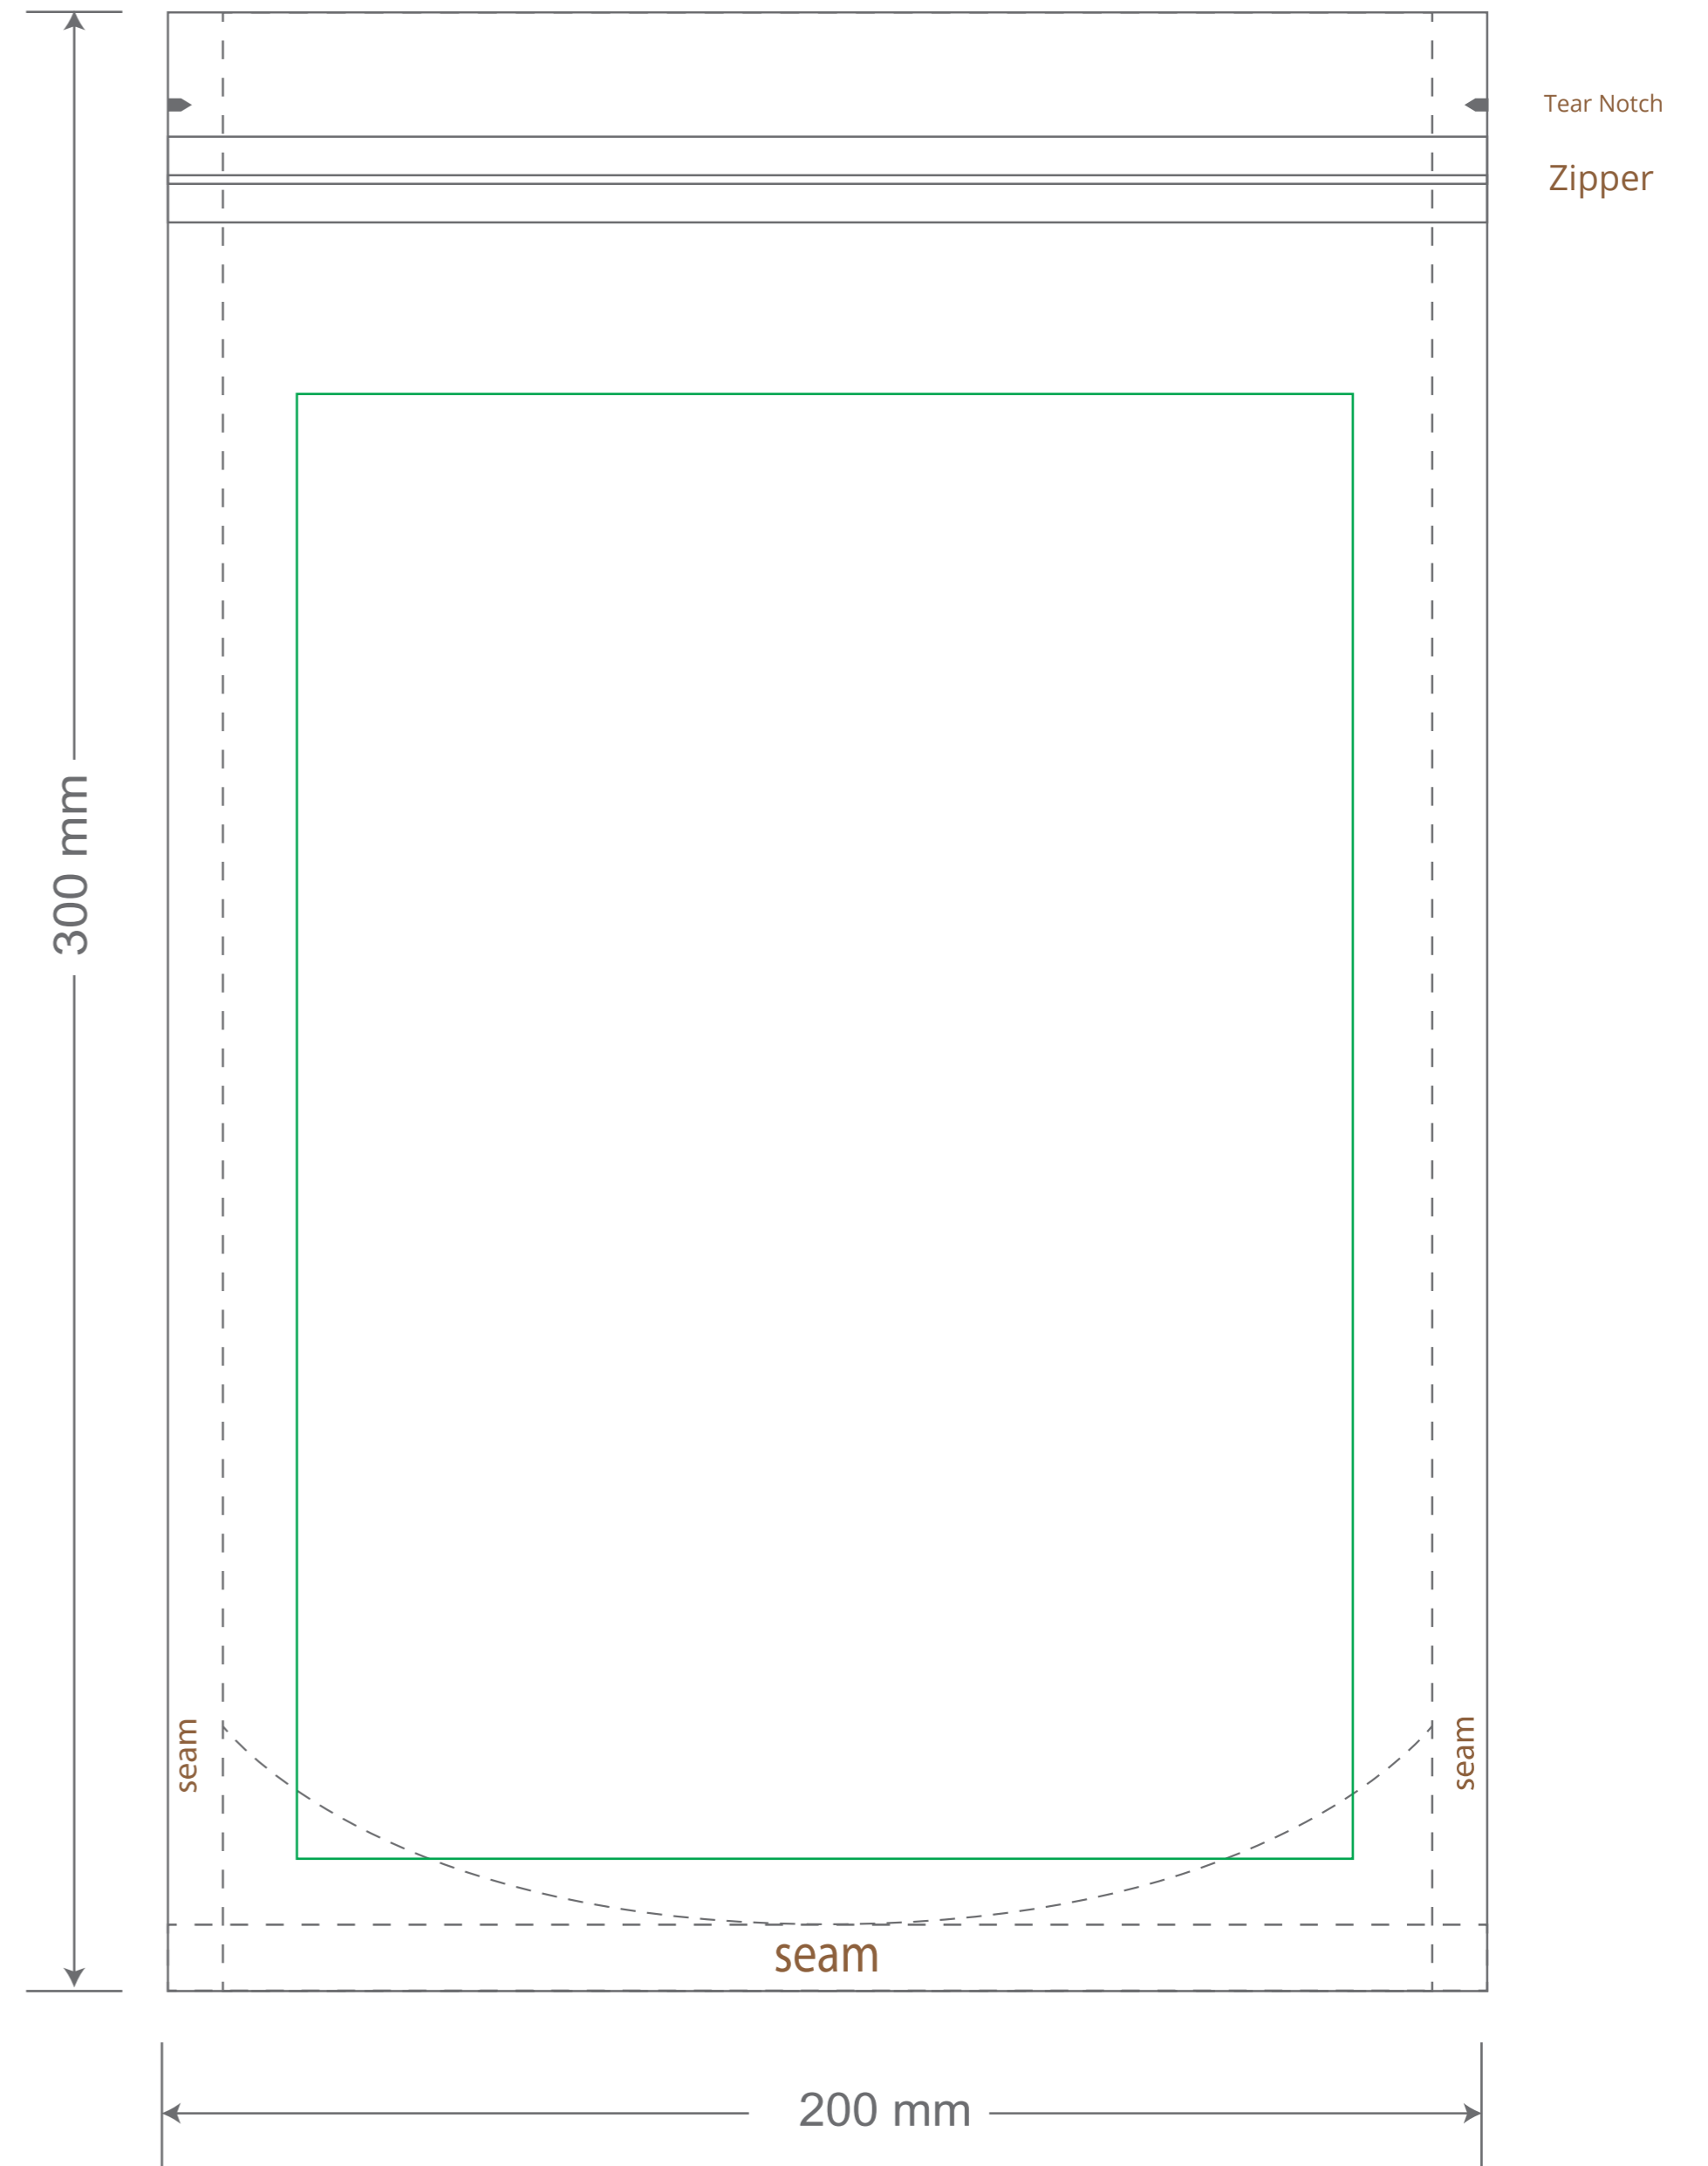

Front

Back

Green area is the bag area is the printing area, artwork with at most 2 colors for silkscreen printing.

Note: In Silkscreen printing Text font size must be bigger than 11pt can be clearly printed.