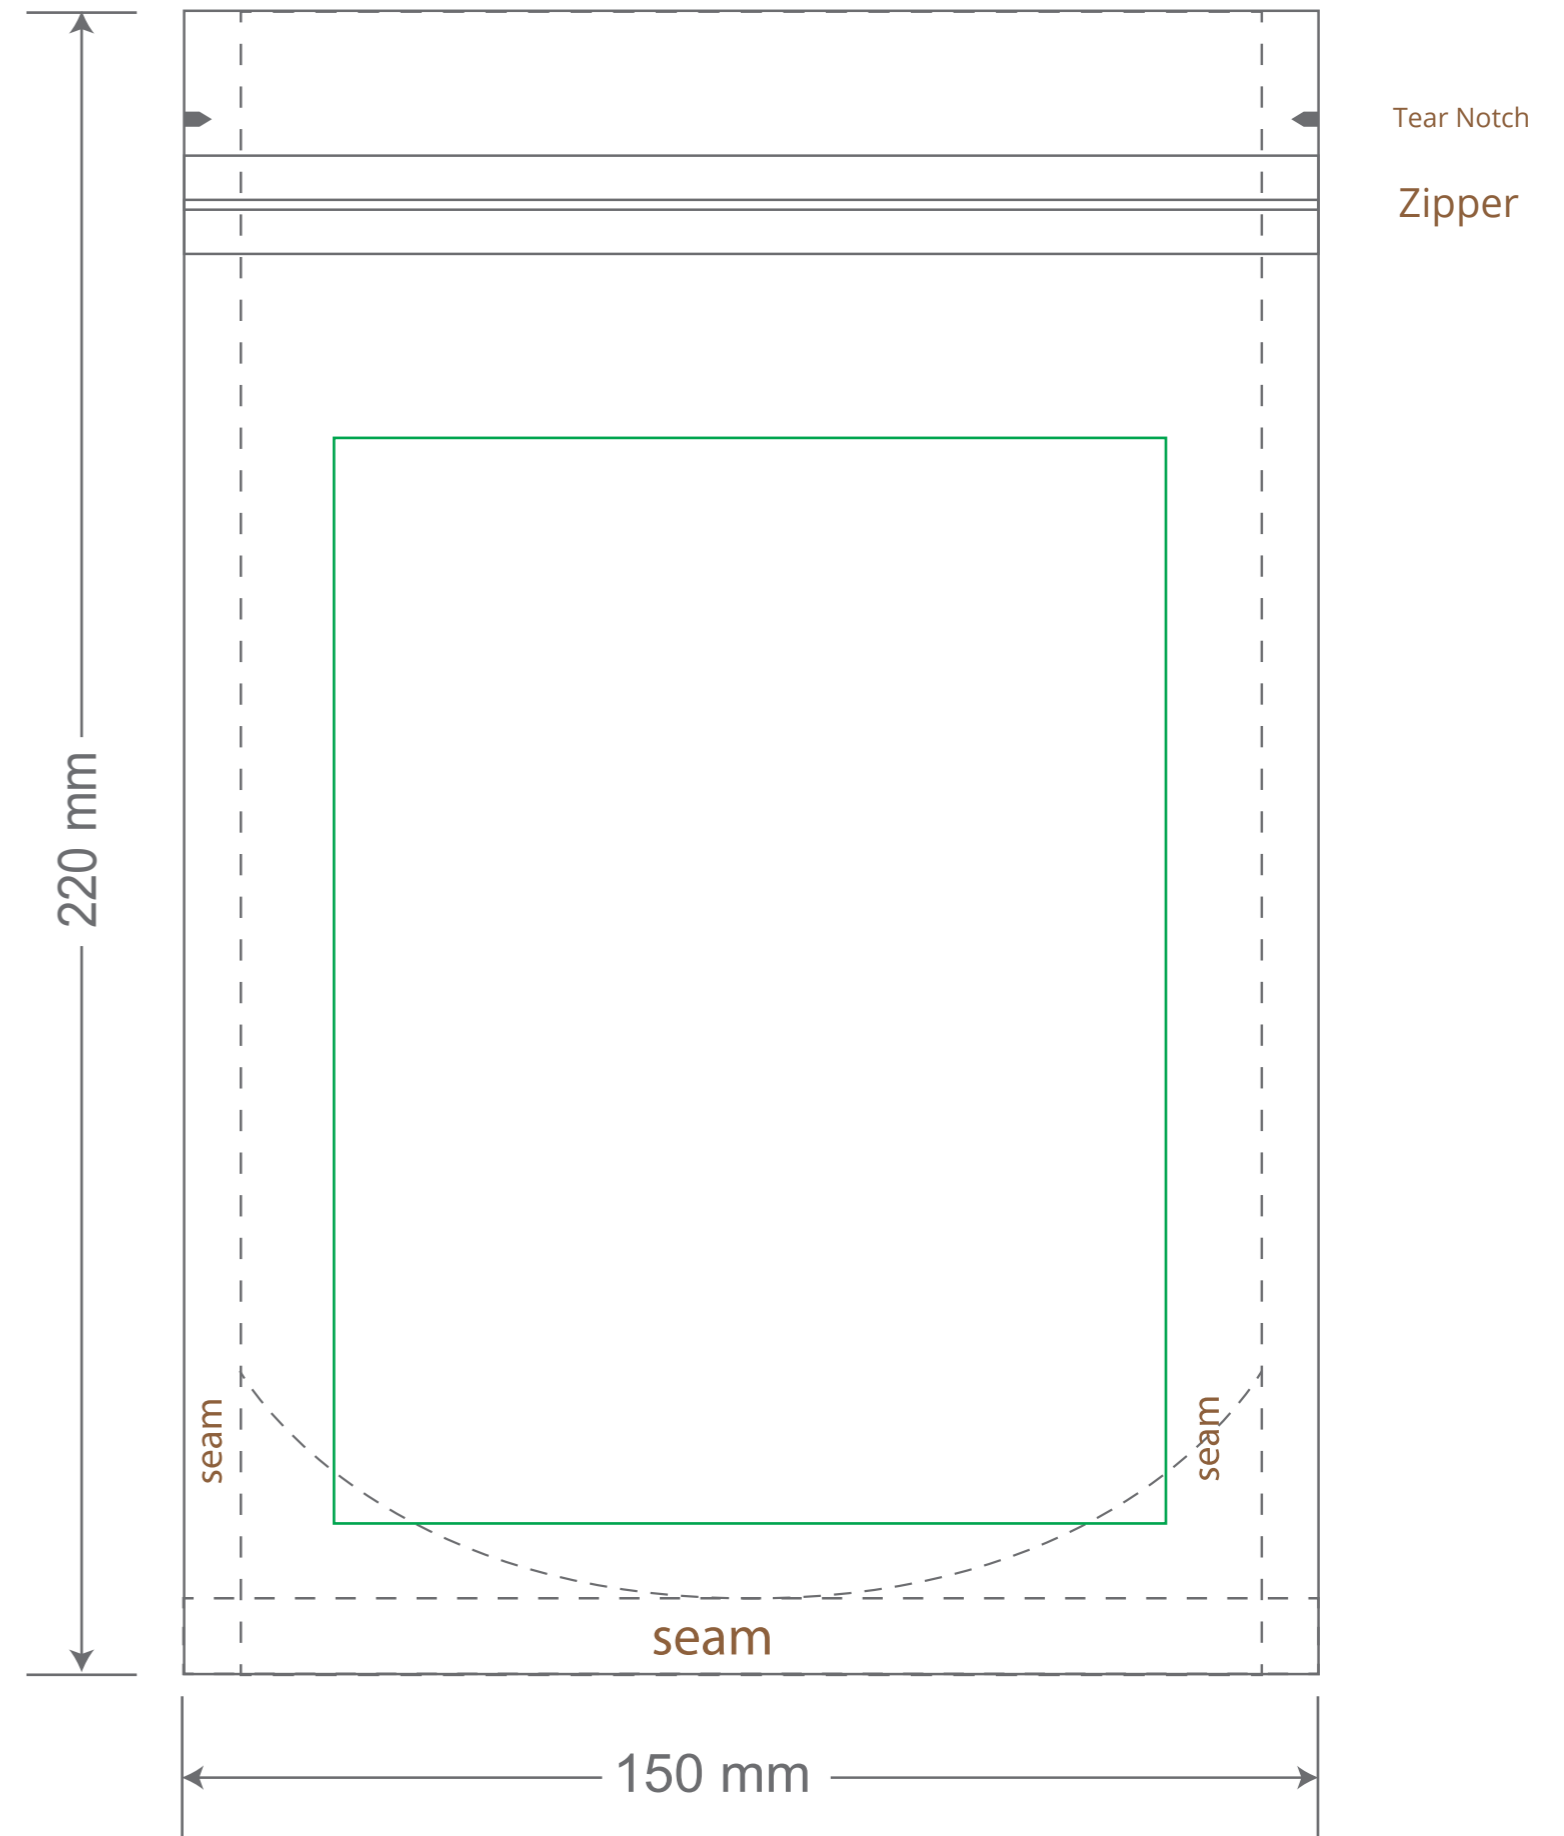

# Front

# Back

Green area is the bag area is the printing area, artwork with at most 2 colors for silkscreen printing.

Note: In Silkscreen printing Text font size must be bigger than 11pt can be clearly printed.