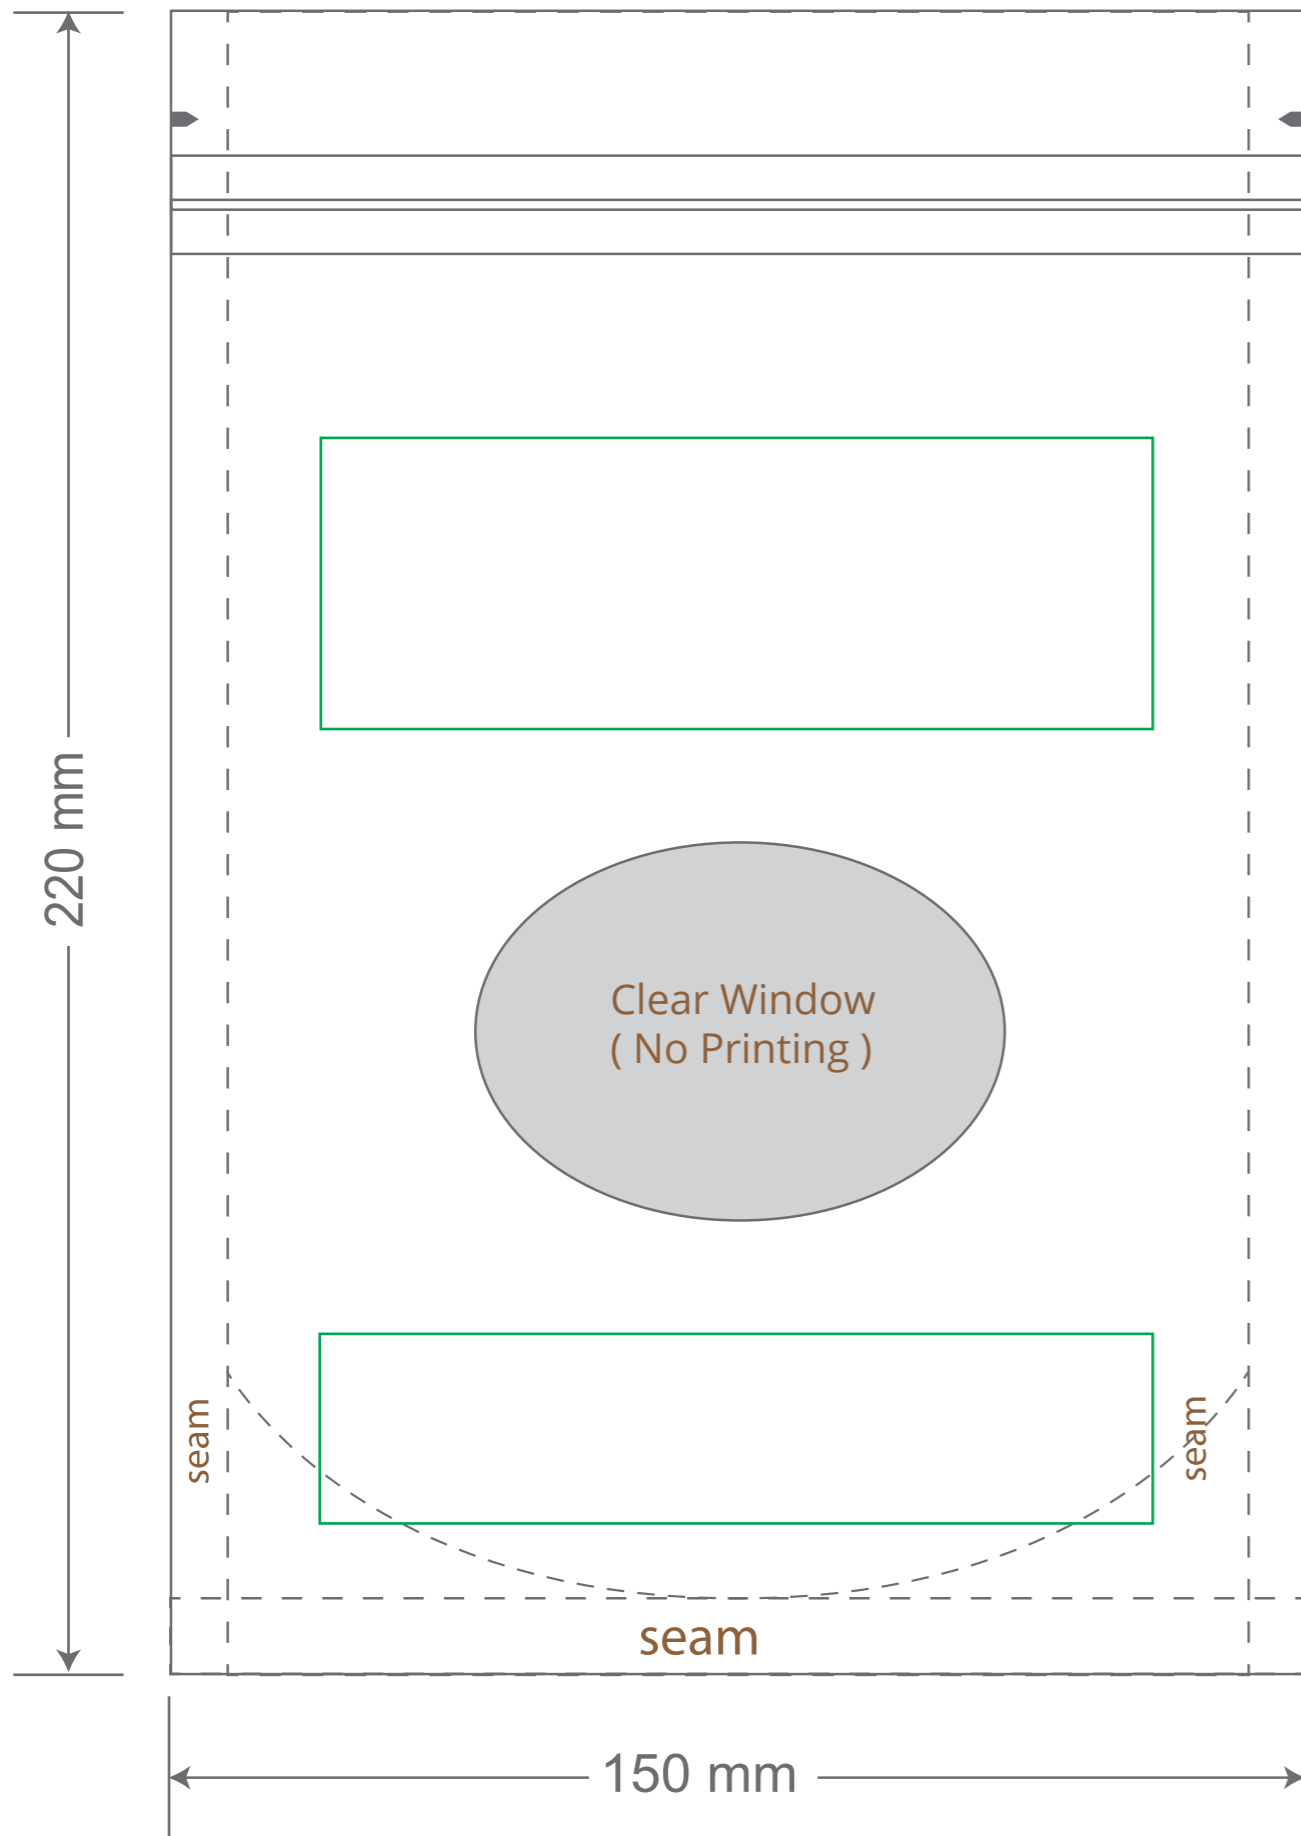

# Front

# Back

Green area is the bag area is the printing area, artwork with at most 2 colors for silkscreen printing.

Note: In Silkscreen printing Text font size must be bigger than 11pt can be clearly printed.