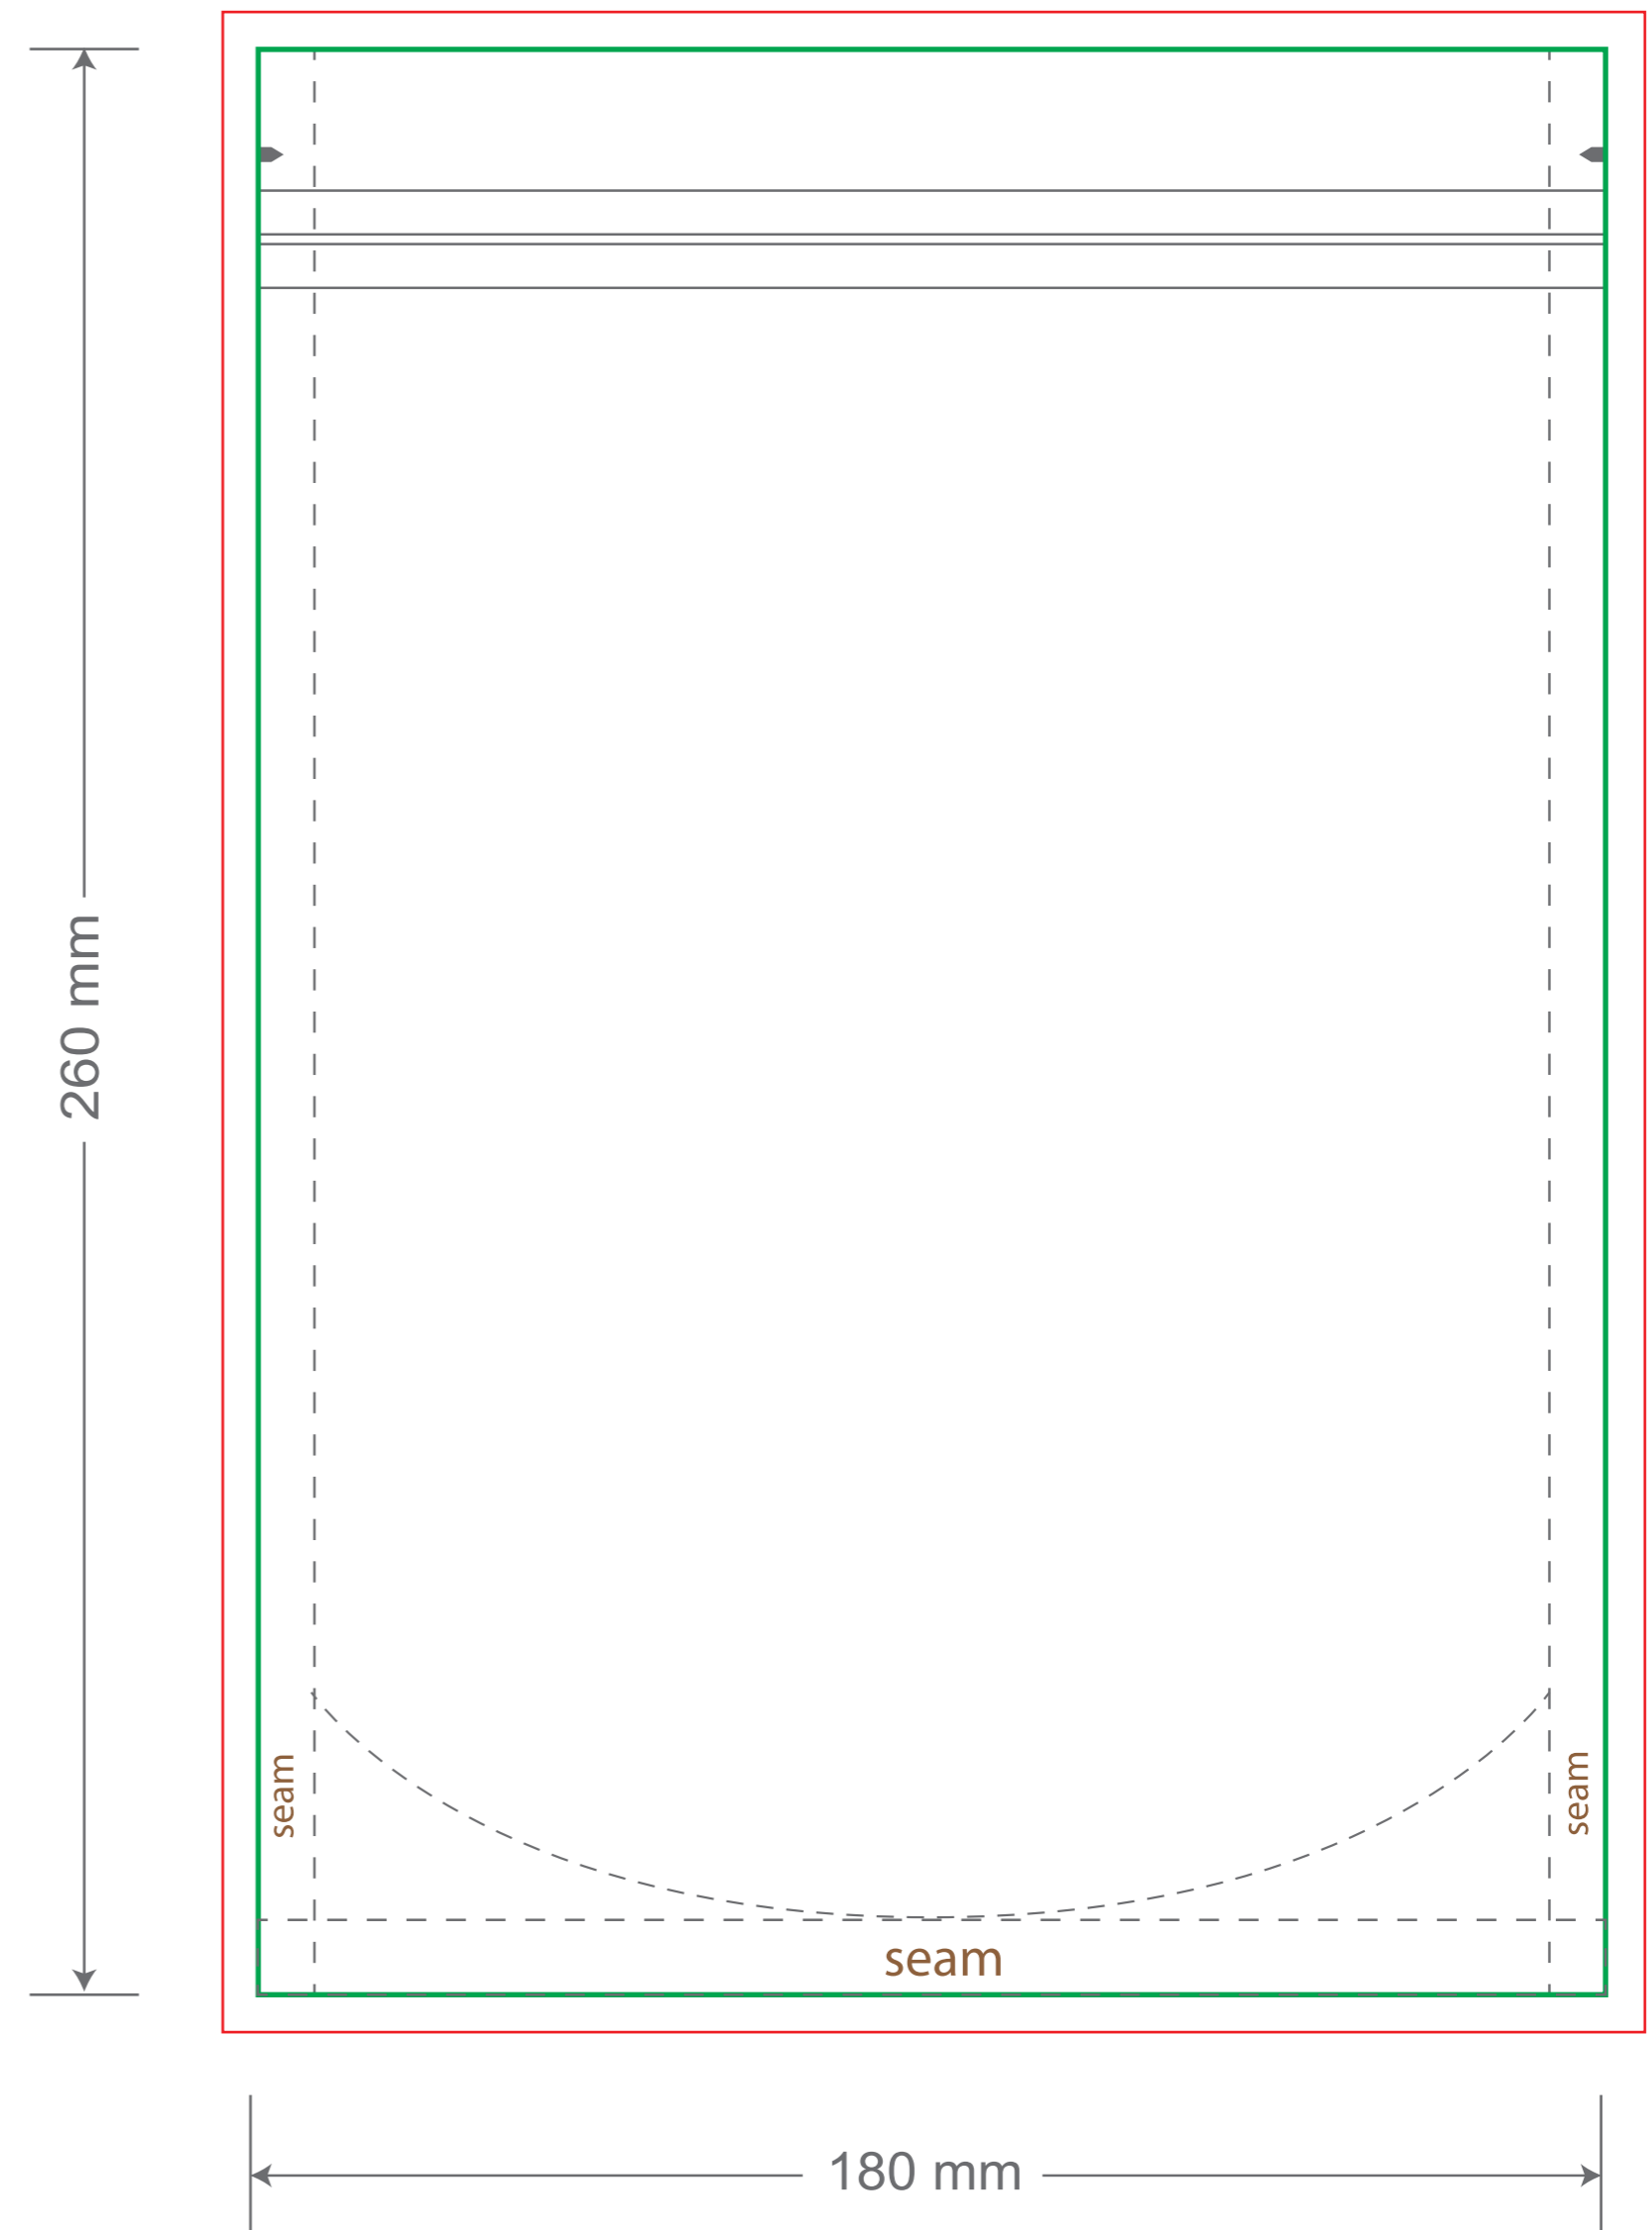

# Front

Tear Notch  
Zipper

# Back

Tear Notch  
Zipper

Green area is the bag area can with printing, except the window area.

Red area is the bleed area, please extend your artwork outside the green area within the red area.