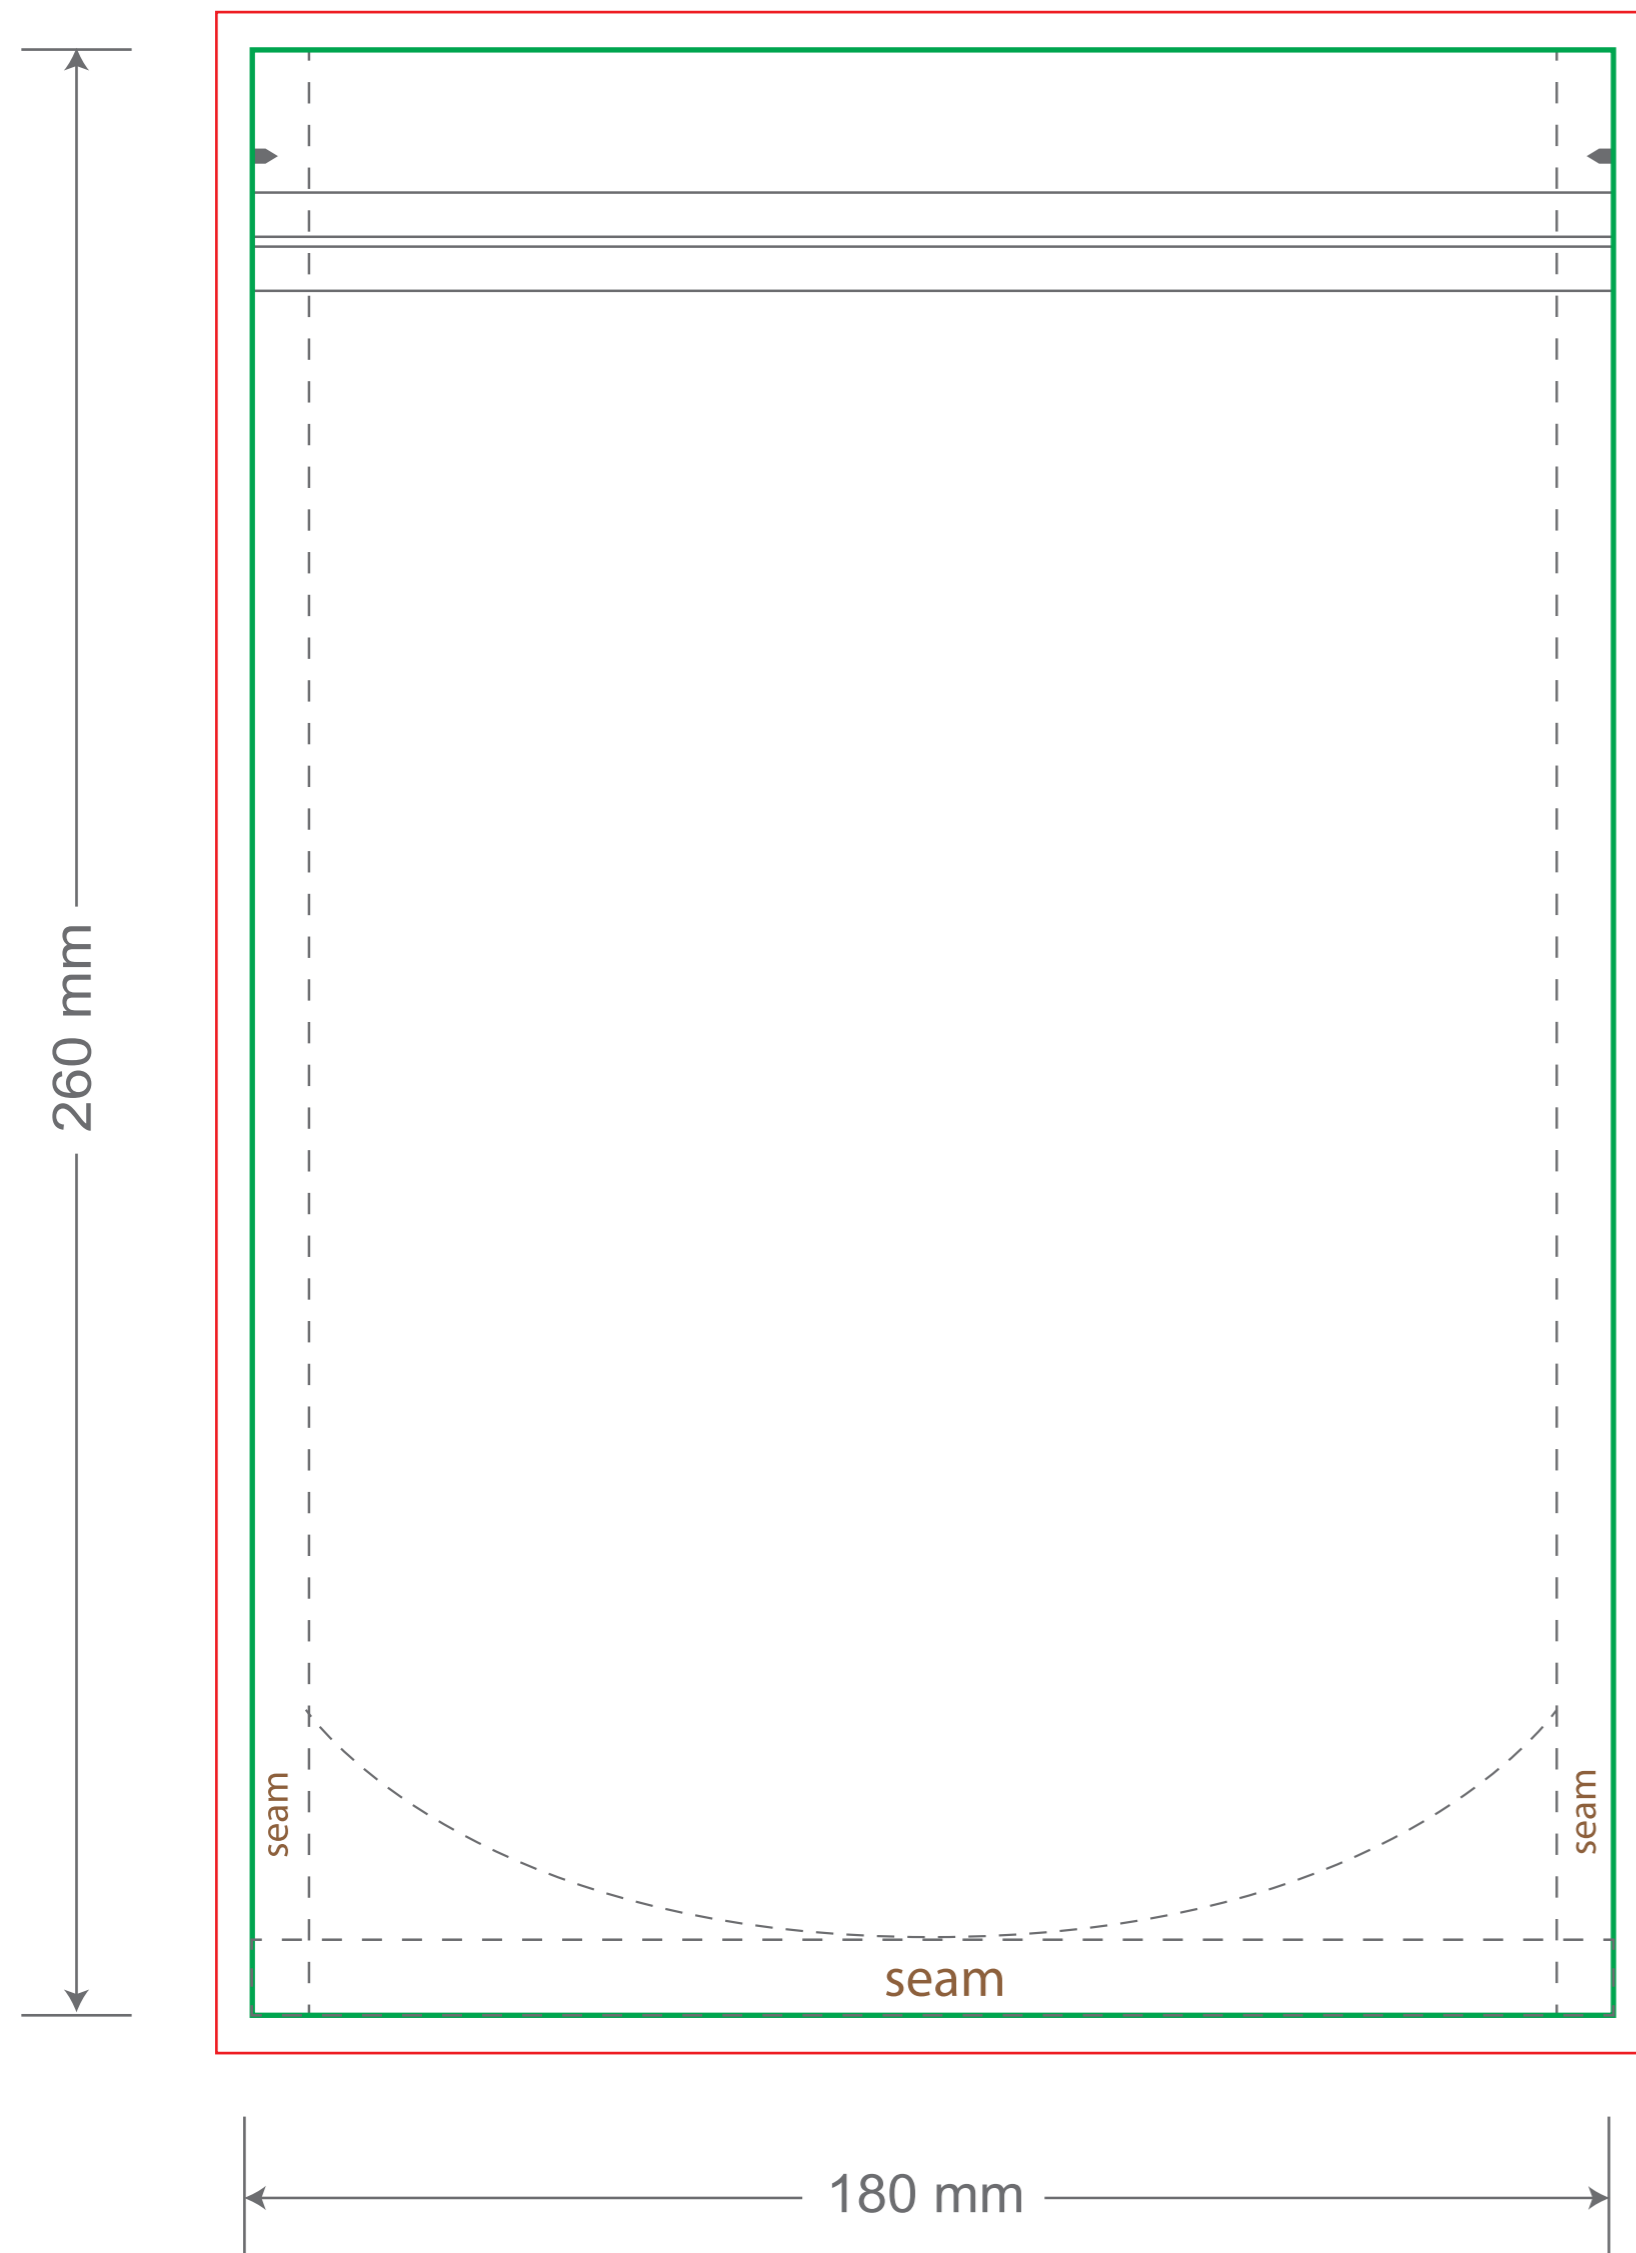

# Front

Tear Notch  
Zipper

# Back

Tear Notch  
Zipper

Green area is the bag area can with printing, except the window area.

Red area is the bleed area, please extend your artwork outside the green area within the red area.