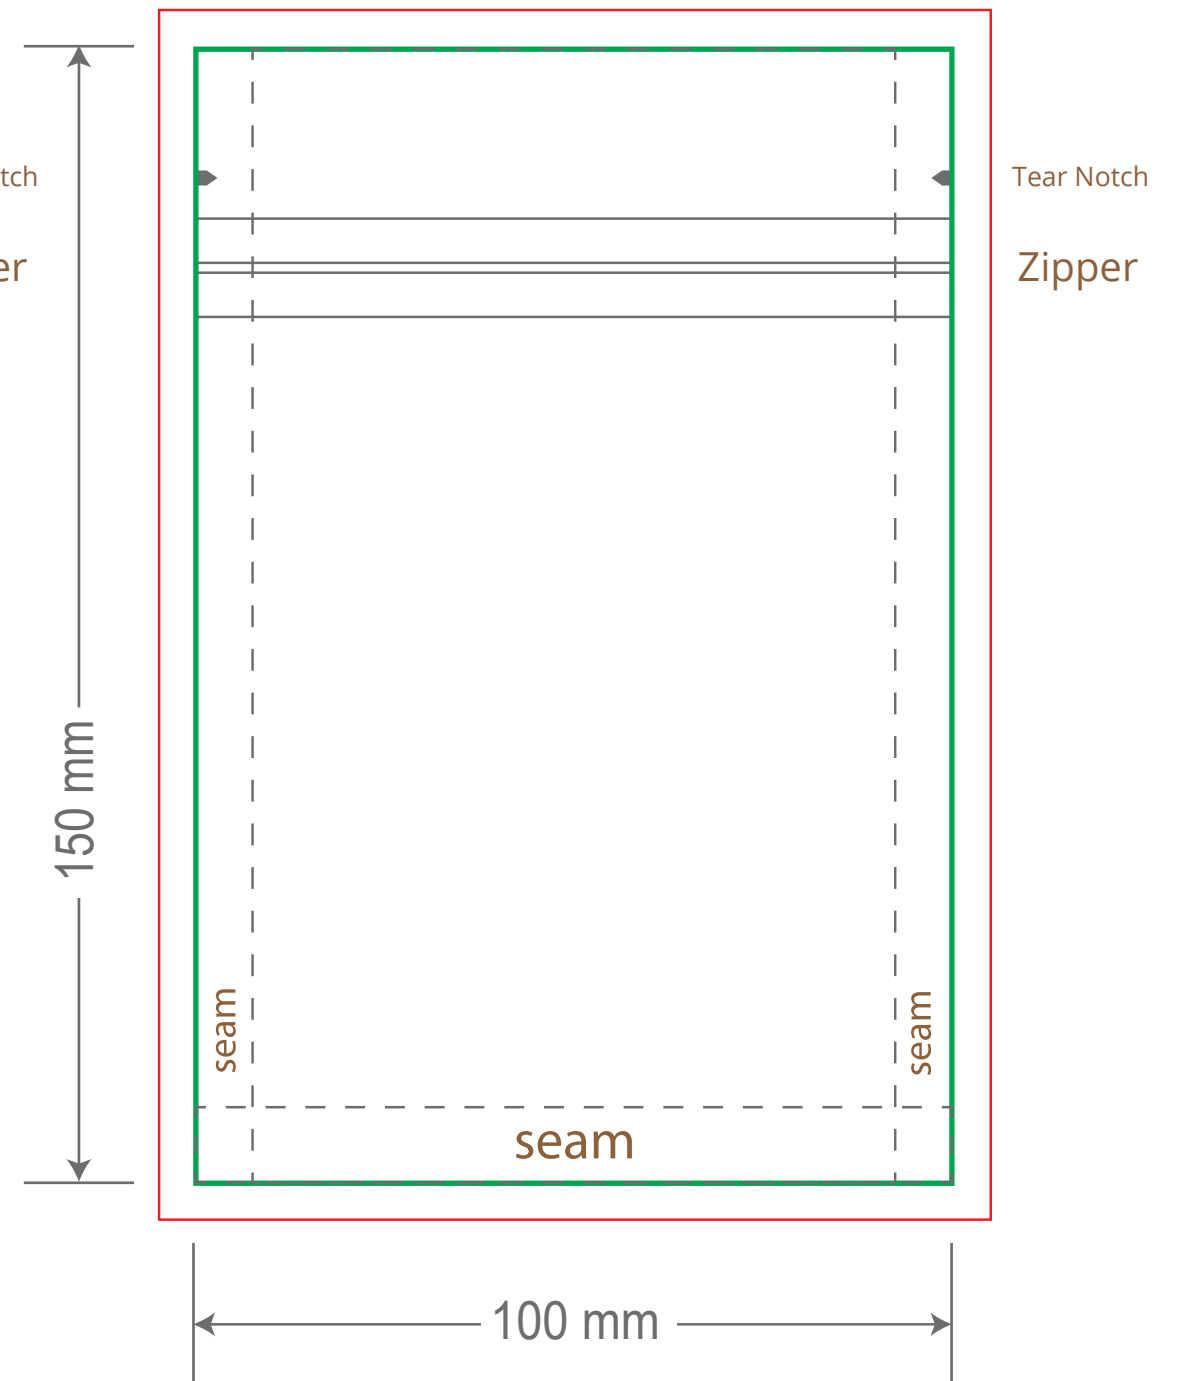

Front

Back

Green area is the bag area can with printing, except the window area.

Red area is the bleed area, please extend your artwork outside the green area within the red area.