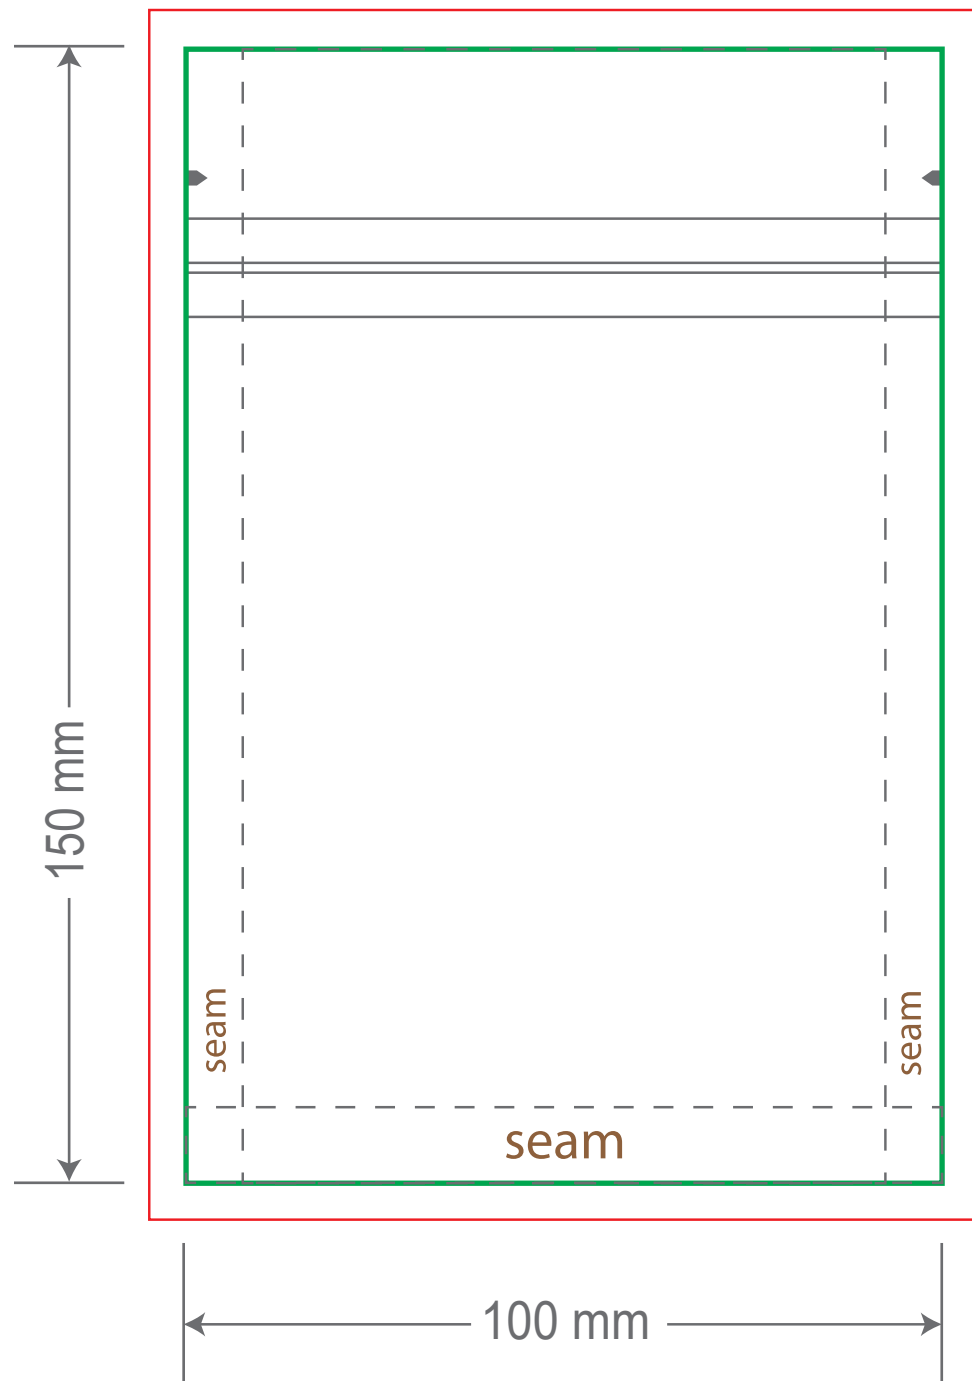

Front

Back

Green area is the bag area can with printing, except the window area.

Red area is the bleed area, please extend your artwork outside the green area within the red area.