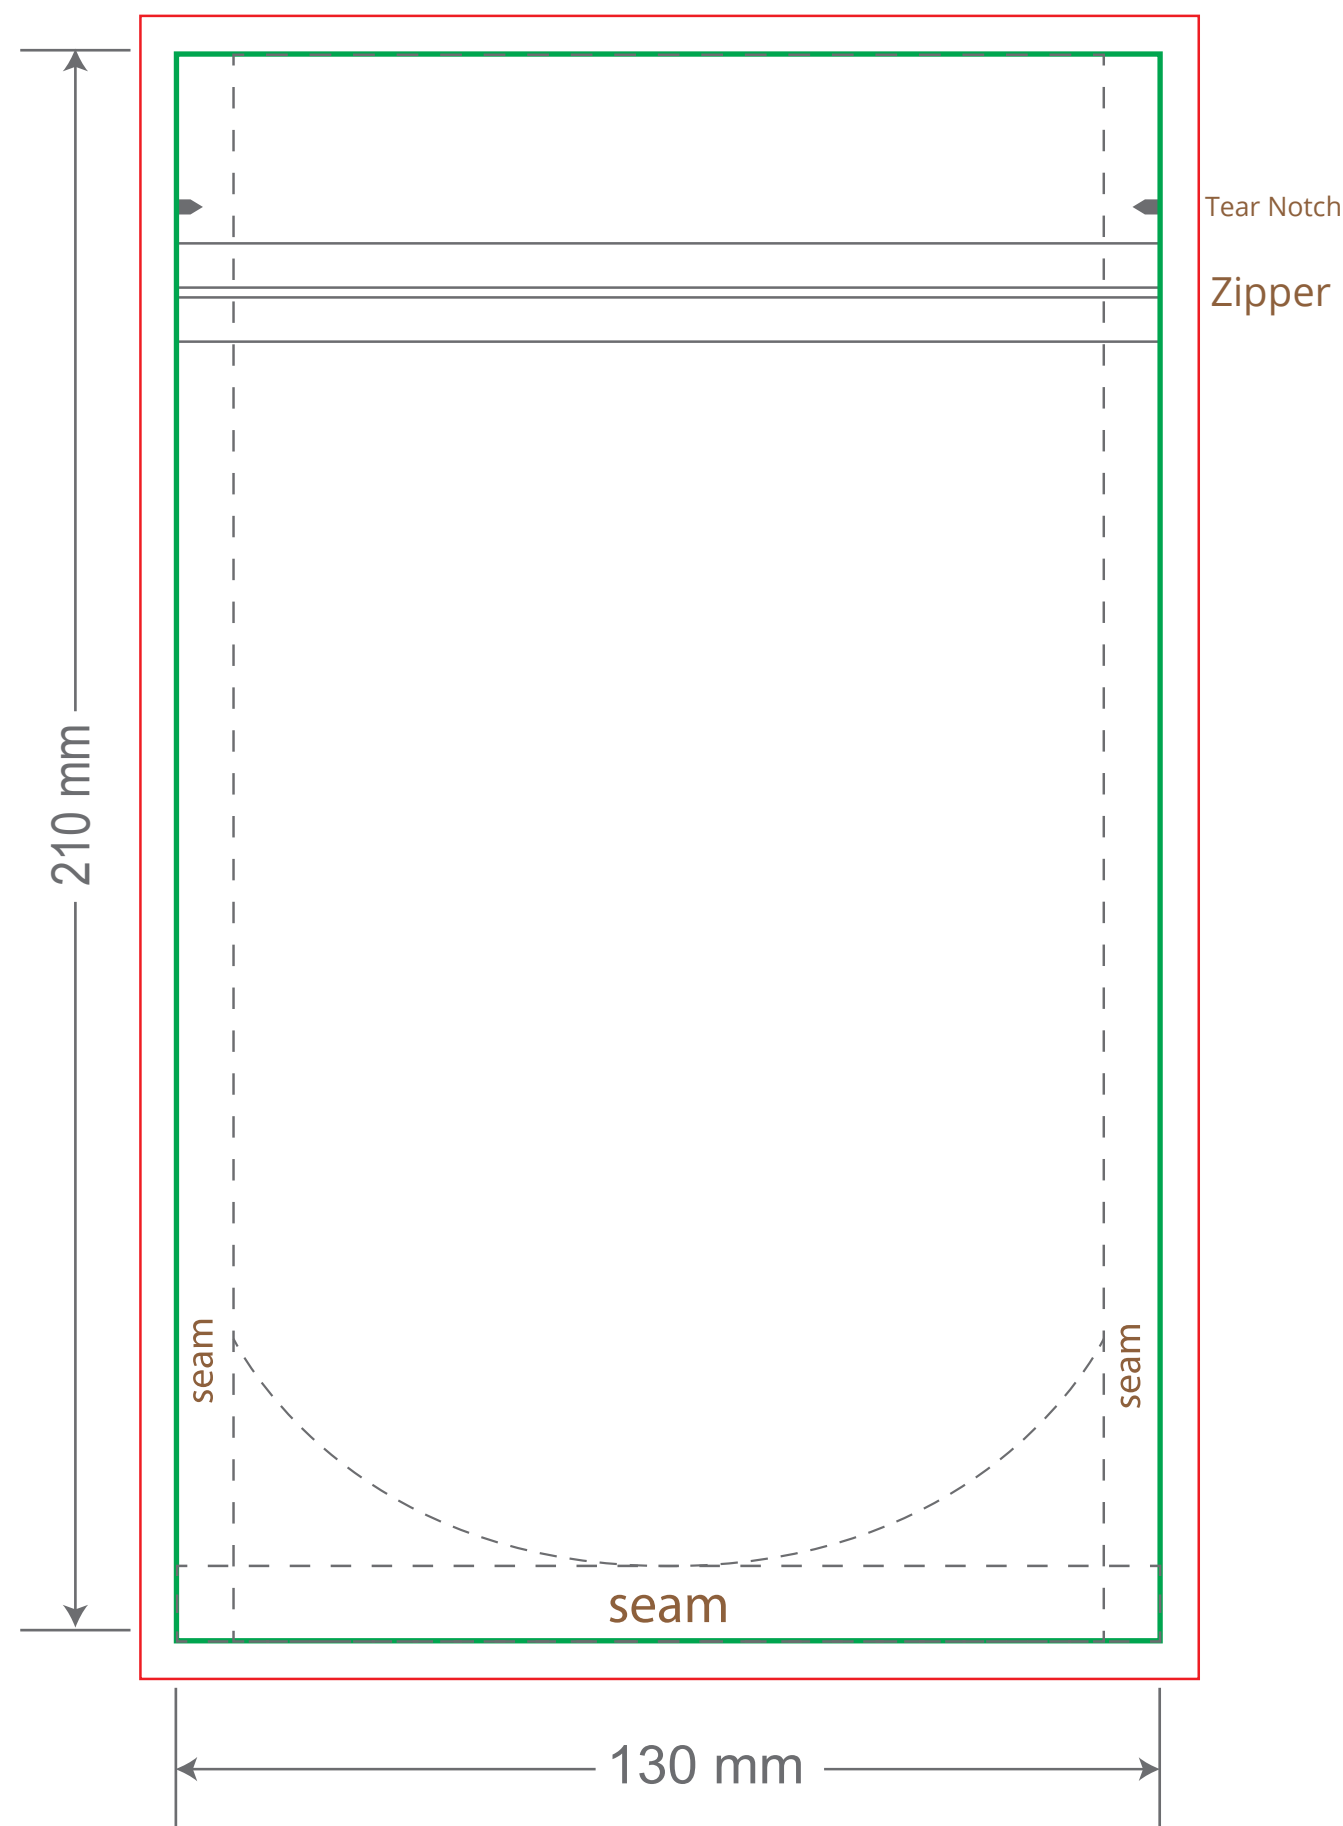

Front

Back

Green area is the bag area can with printing, except the window area.

Red area is the bleed area, please extend your artwork outside the green area within the red area.