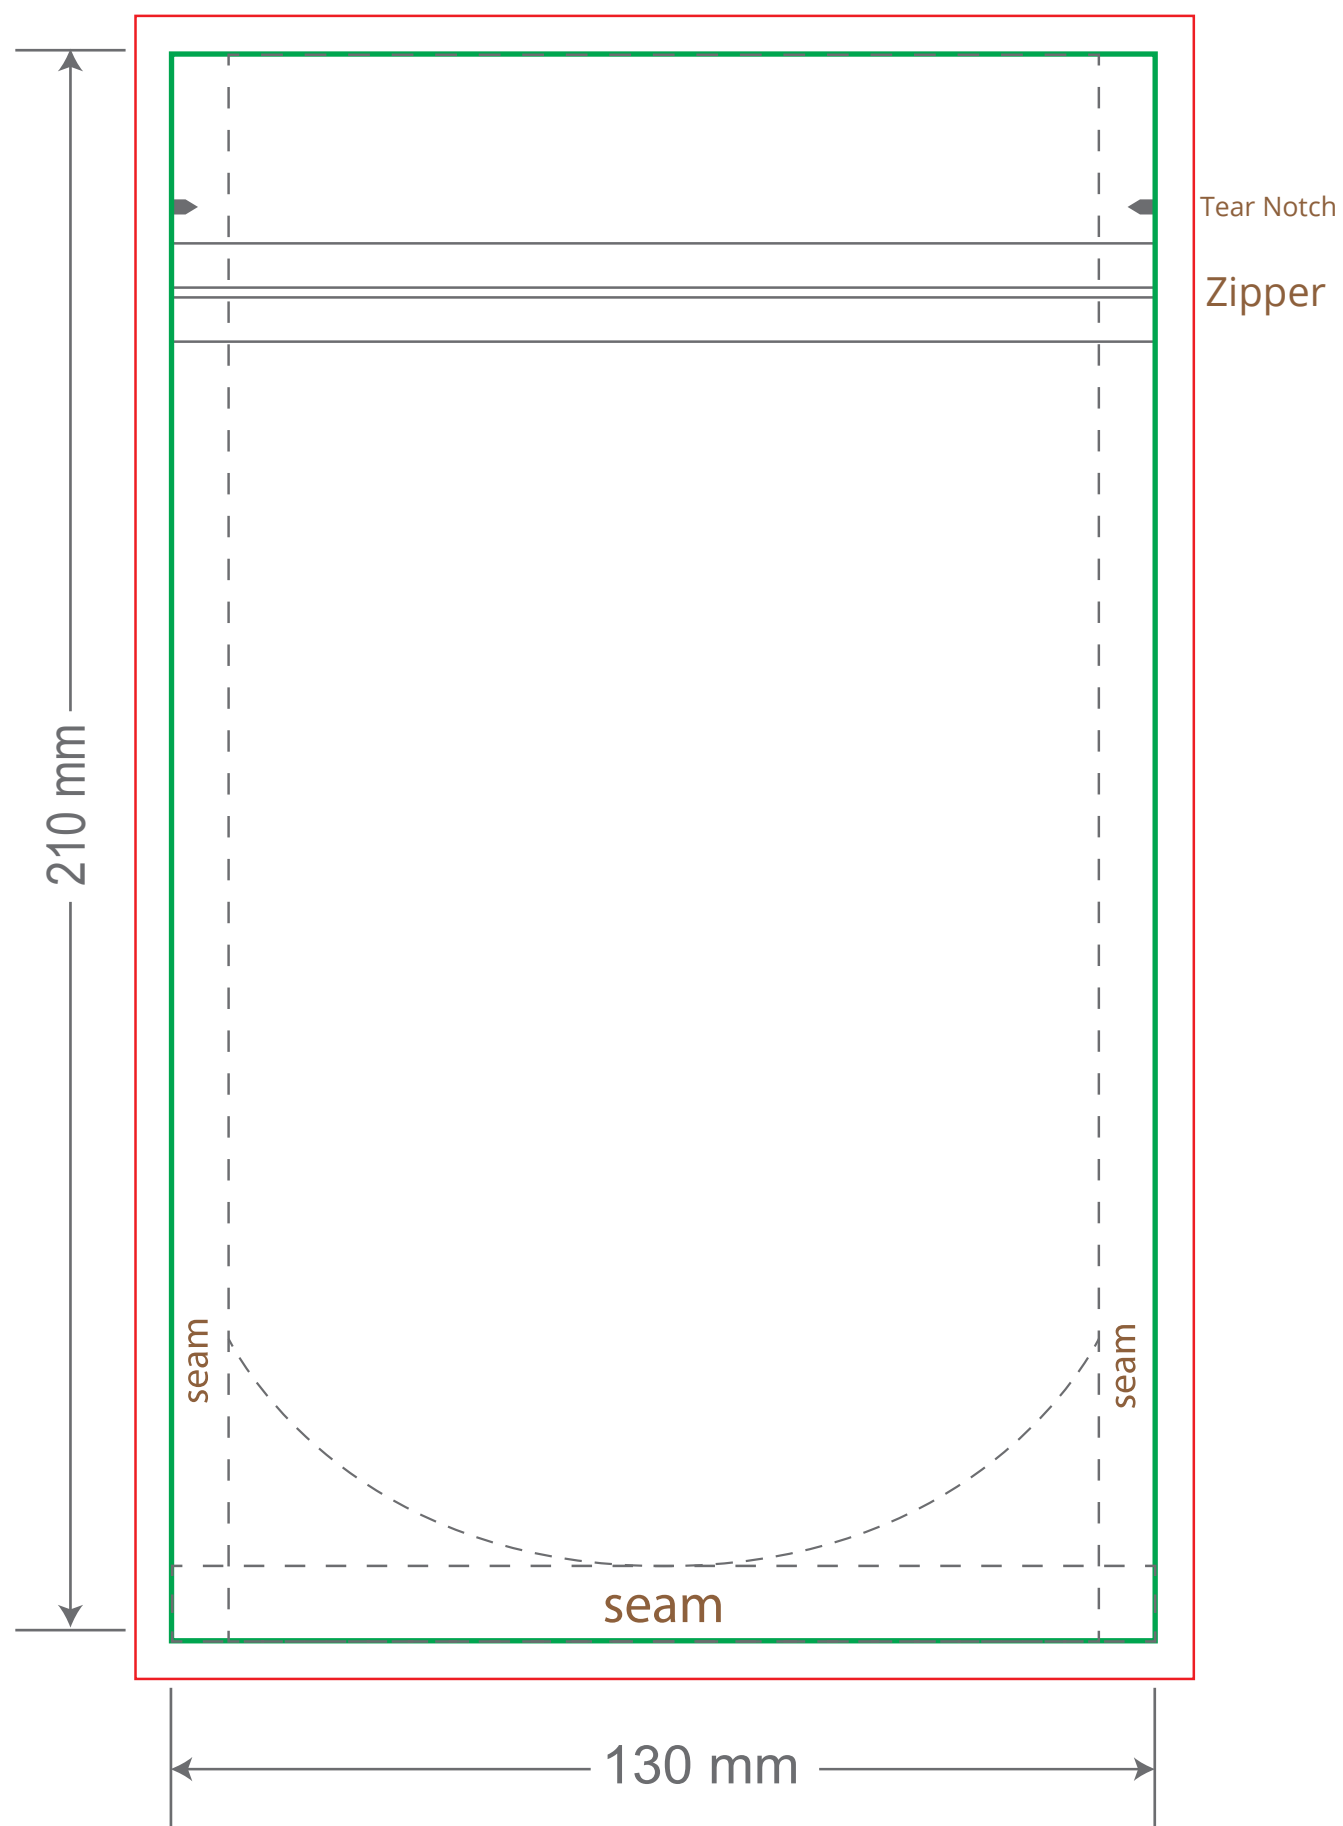

Front

Back

Green area is the bag area can with printing, except the window area.

Red area is the bleed area, please extend your artwork outside the green area within the red area.