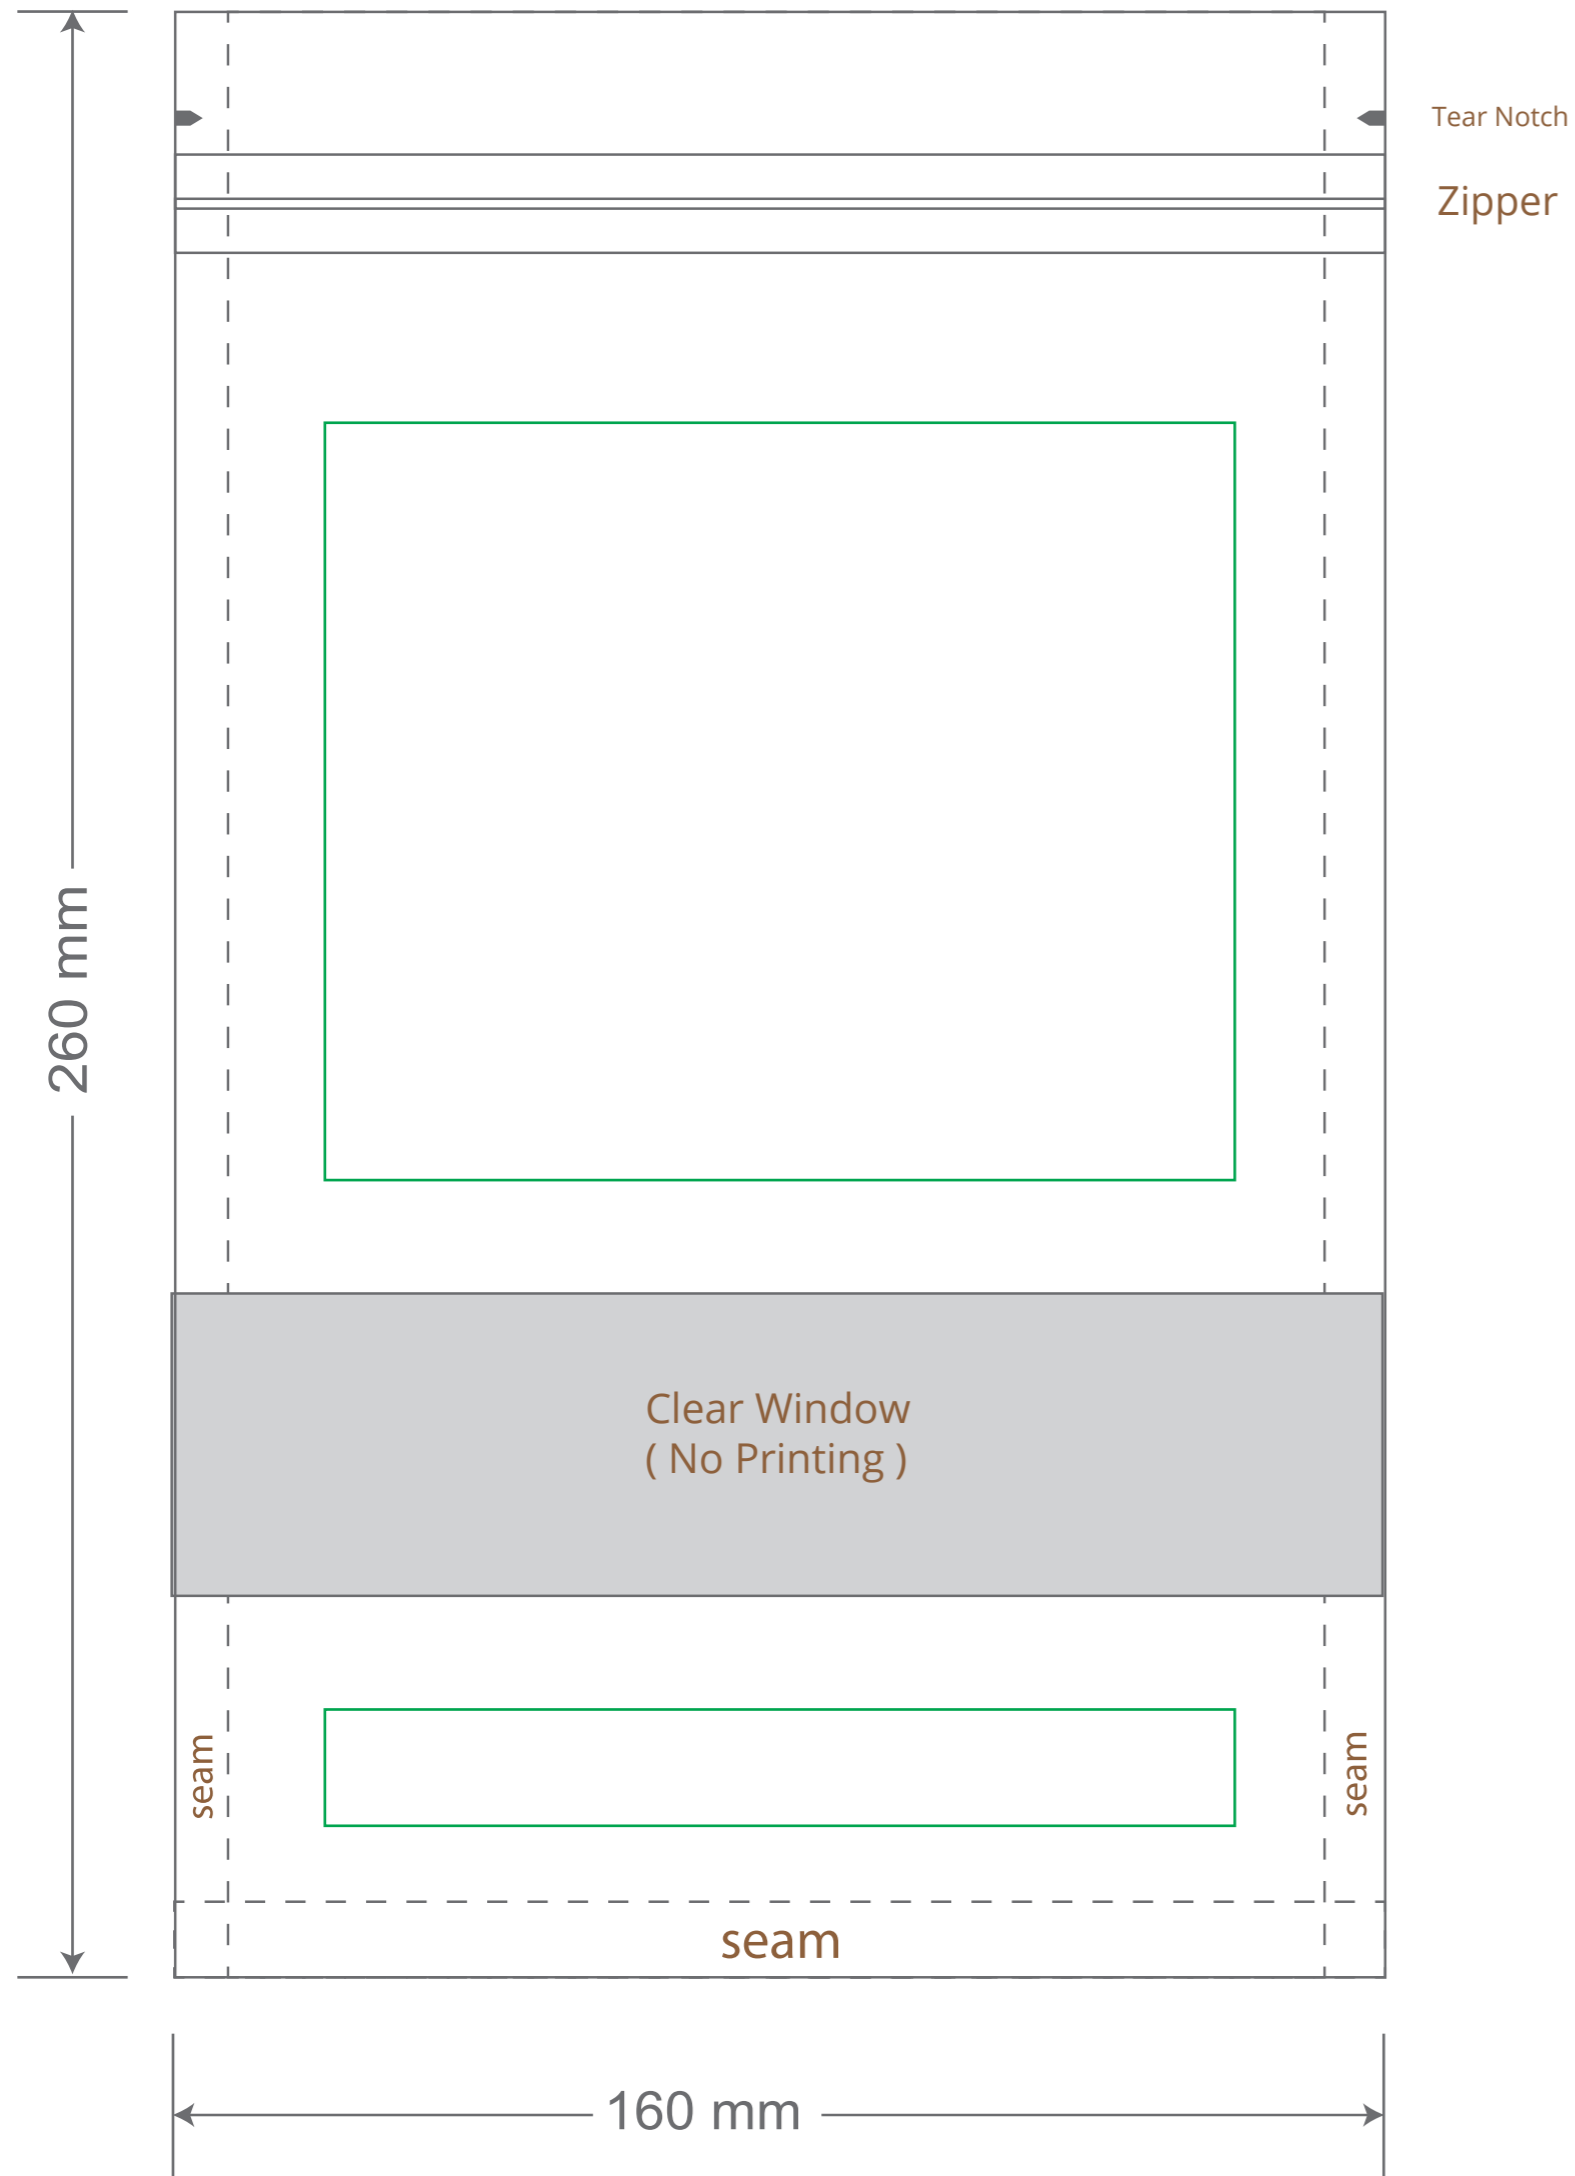

# Front

# Back

Green area is the bag area is the printing area, artwork with at most 2 colors for silkscreen printing.

Note: In Silkscreen printing Text font size must be bigger than 11pt can be clearly printed.