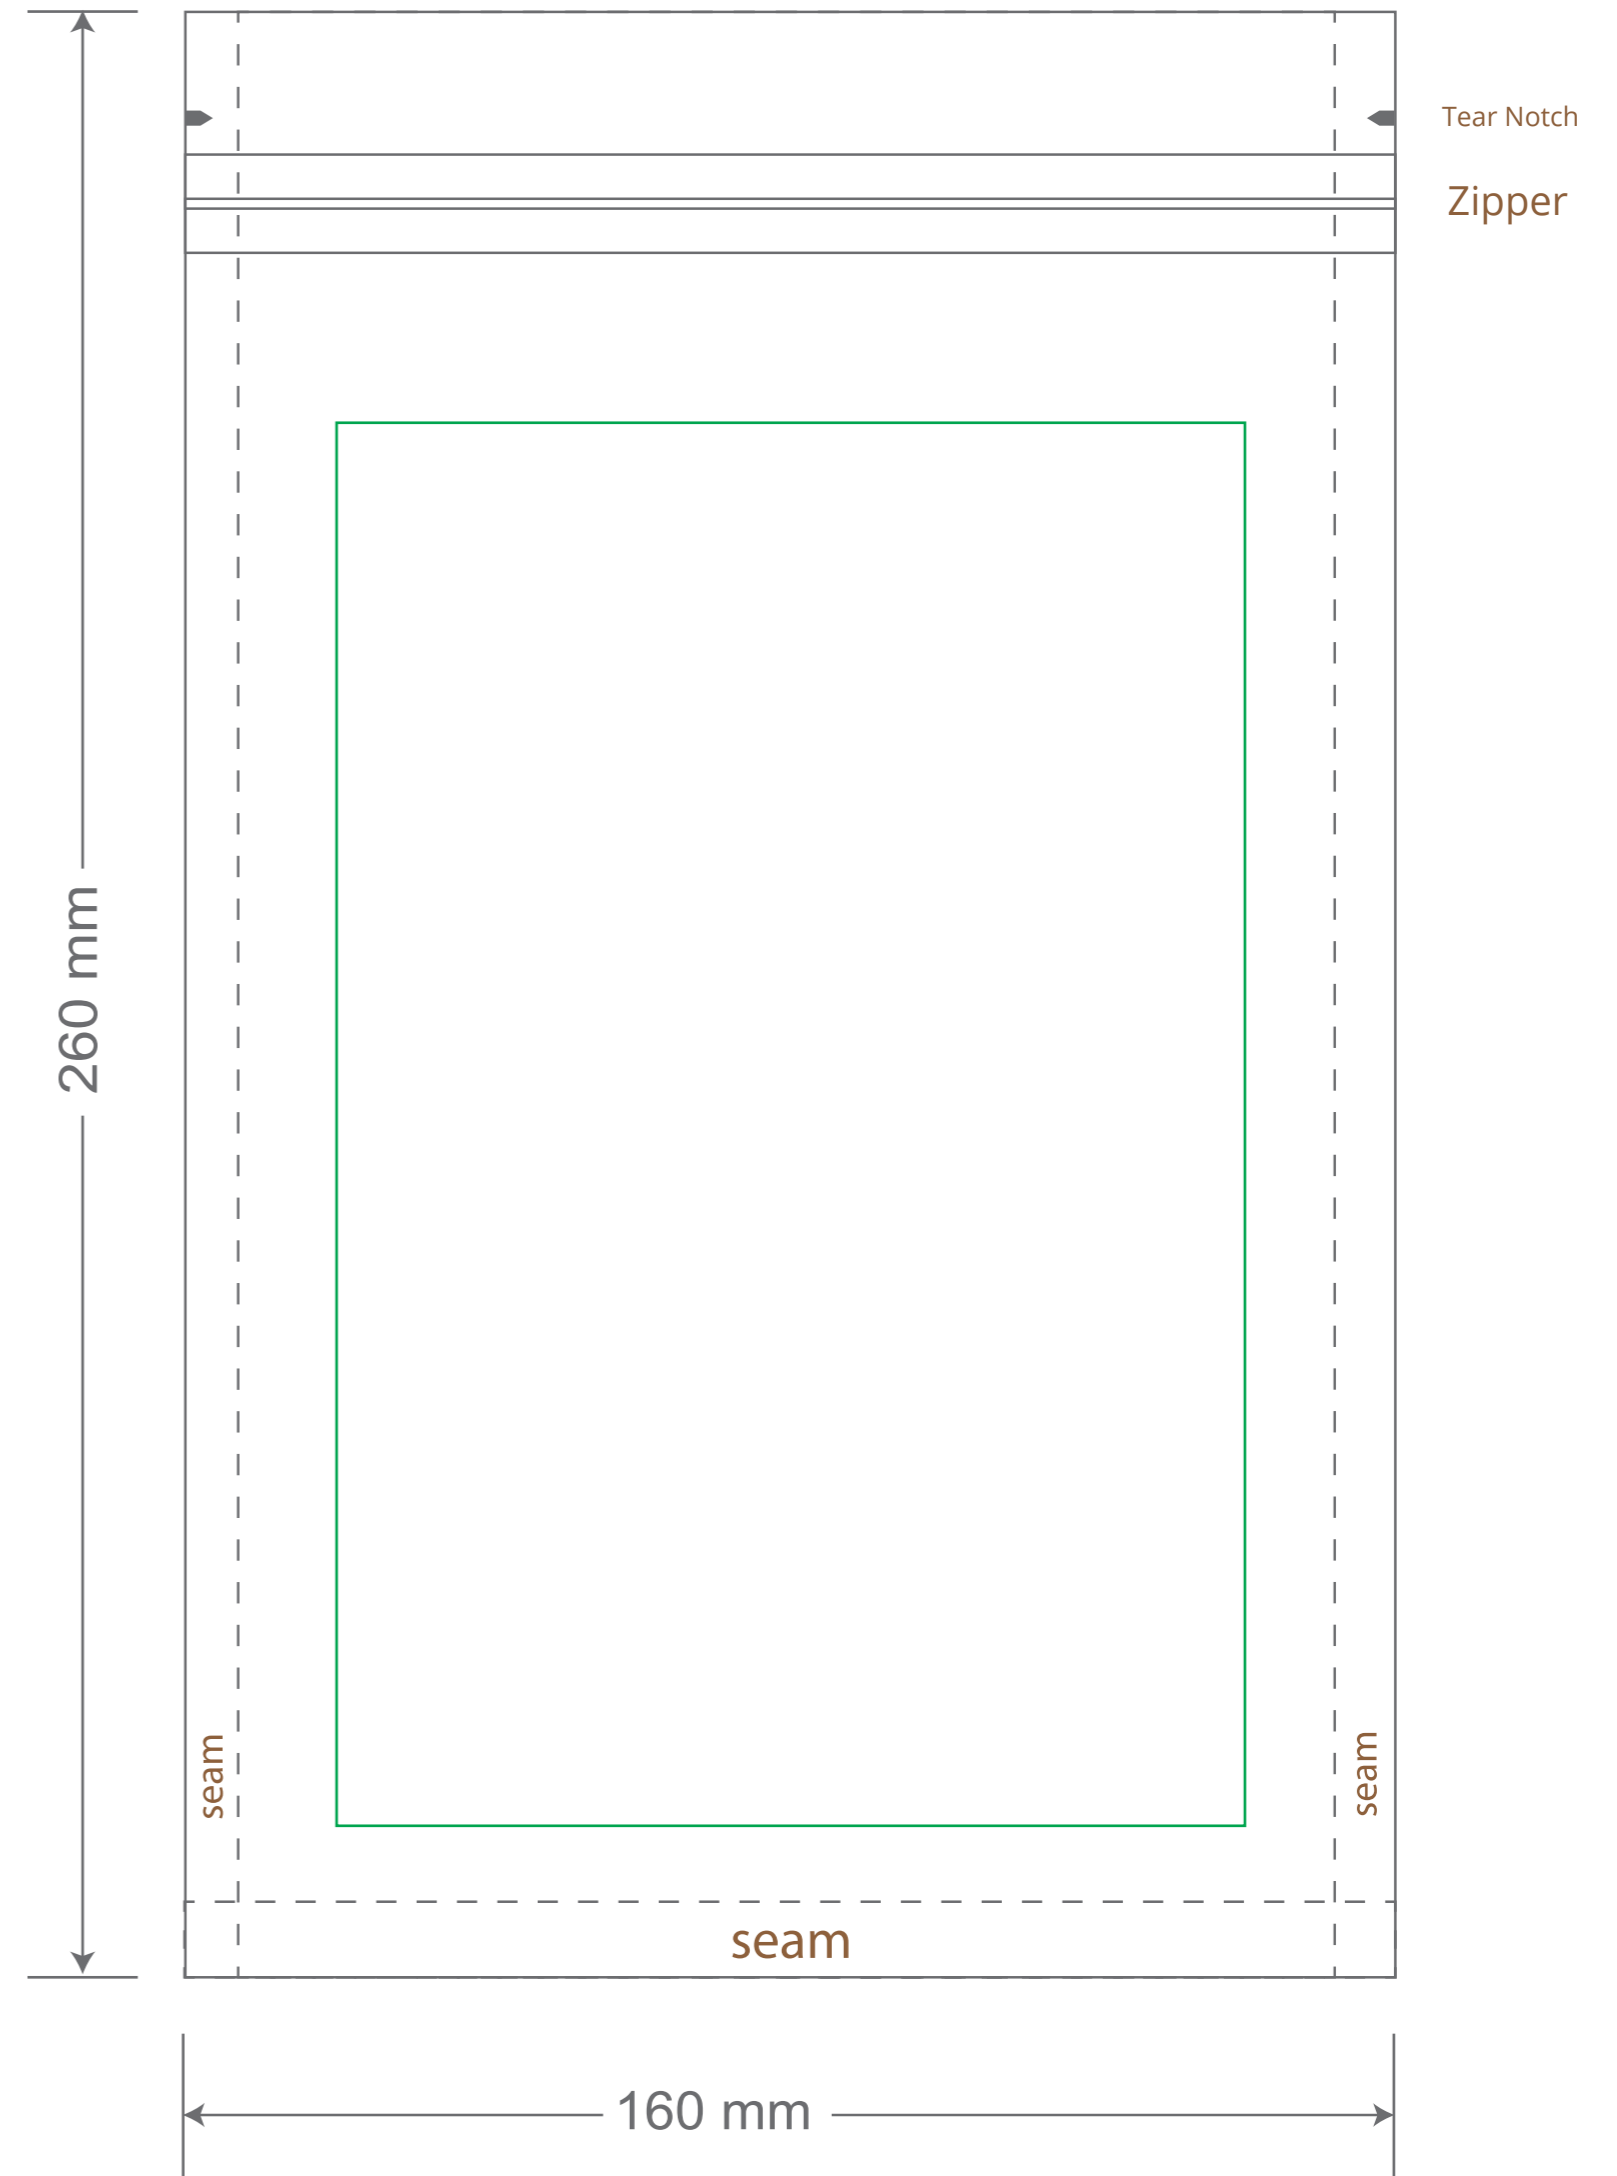

# Front

# Back

Green area is the bag area is the printing area, artwork with at most 2 colors for silkscreen printing.

Note: In Silkscreen printing Text font size must be bigger than 11pt can be clearly printed.