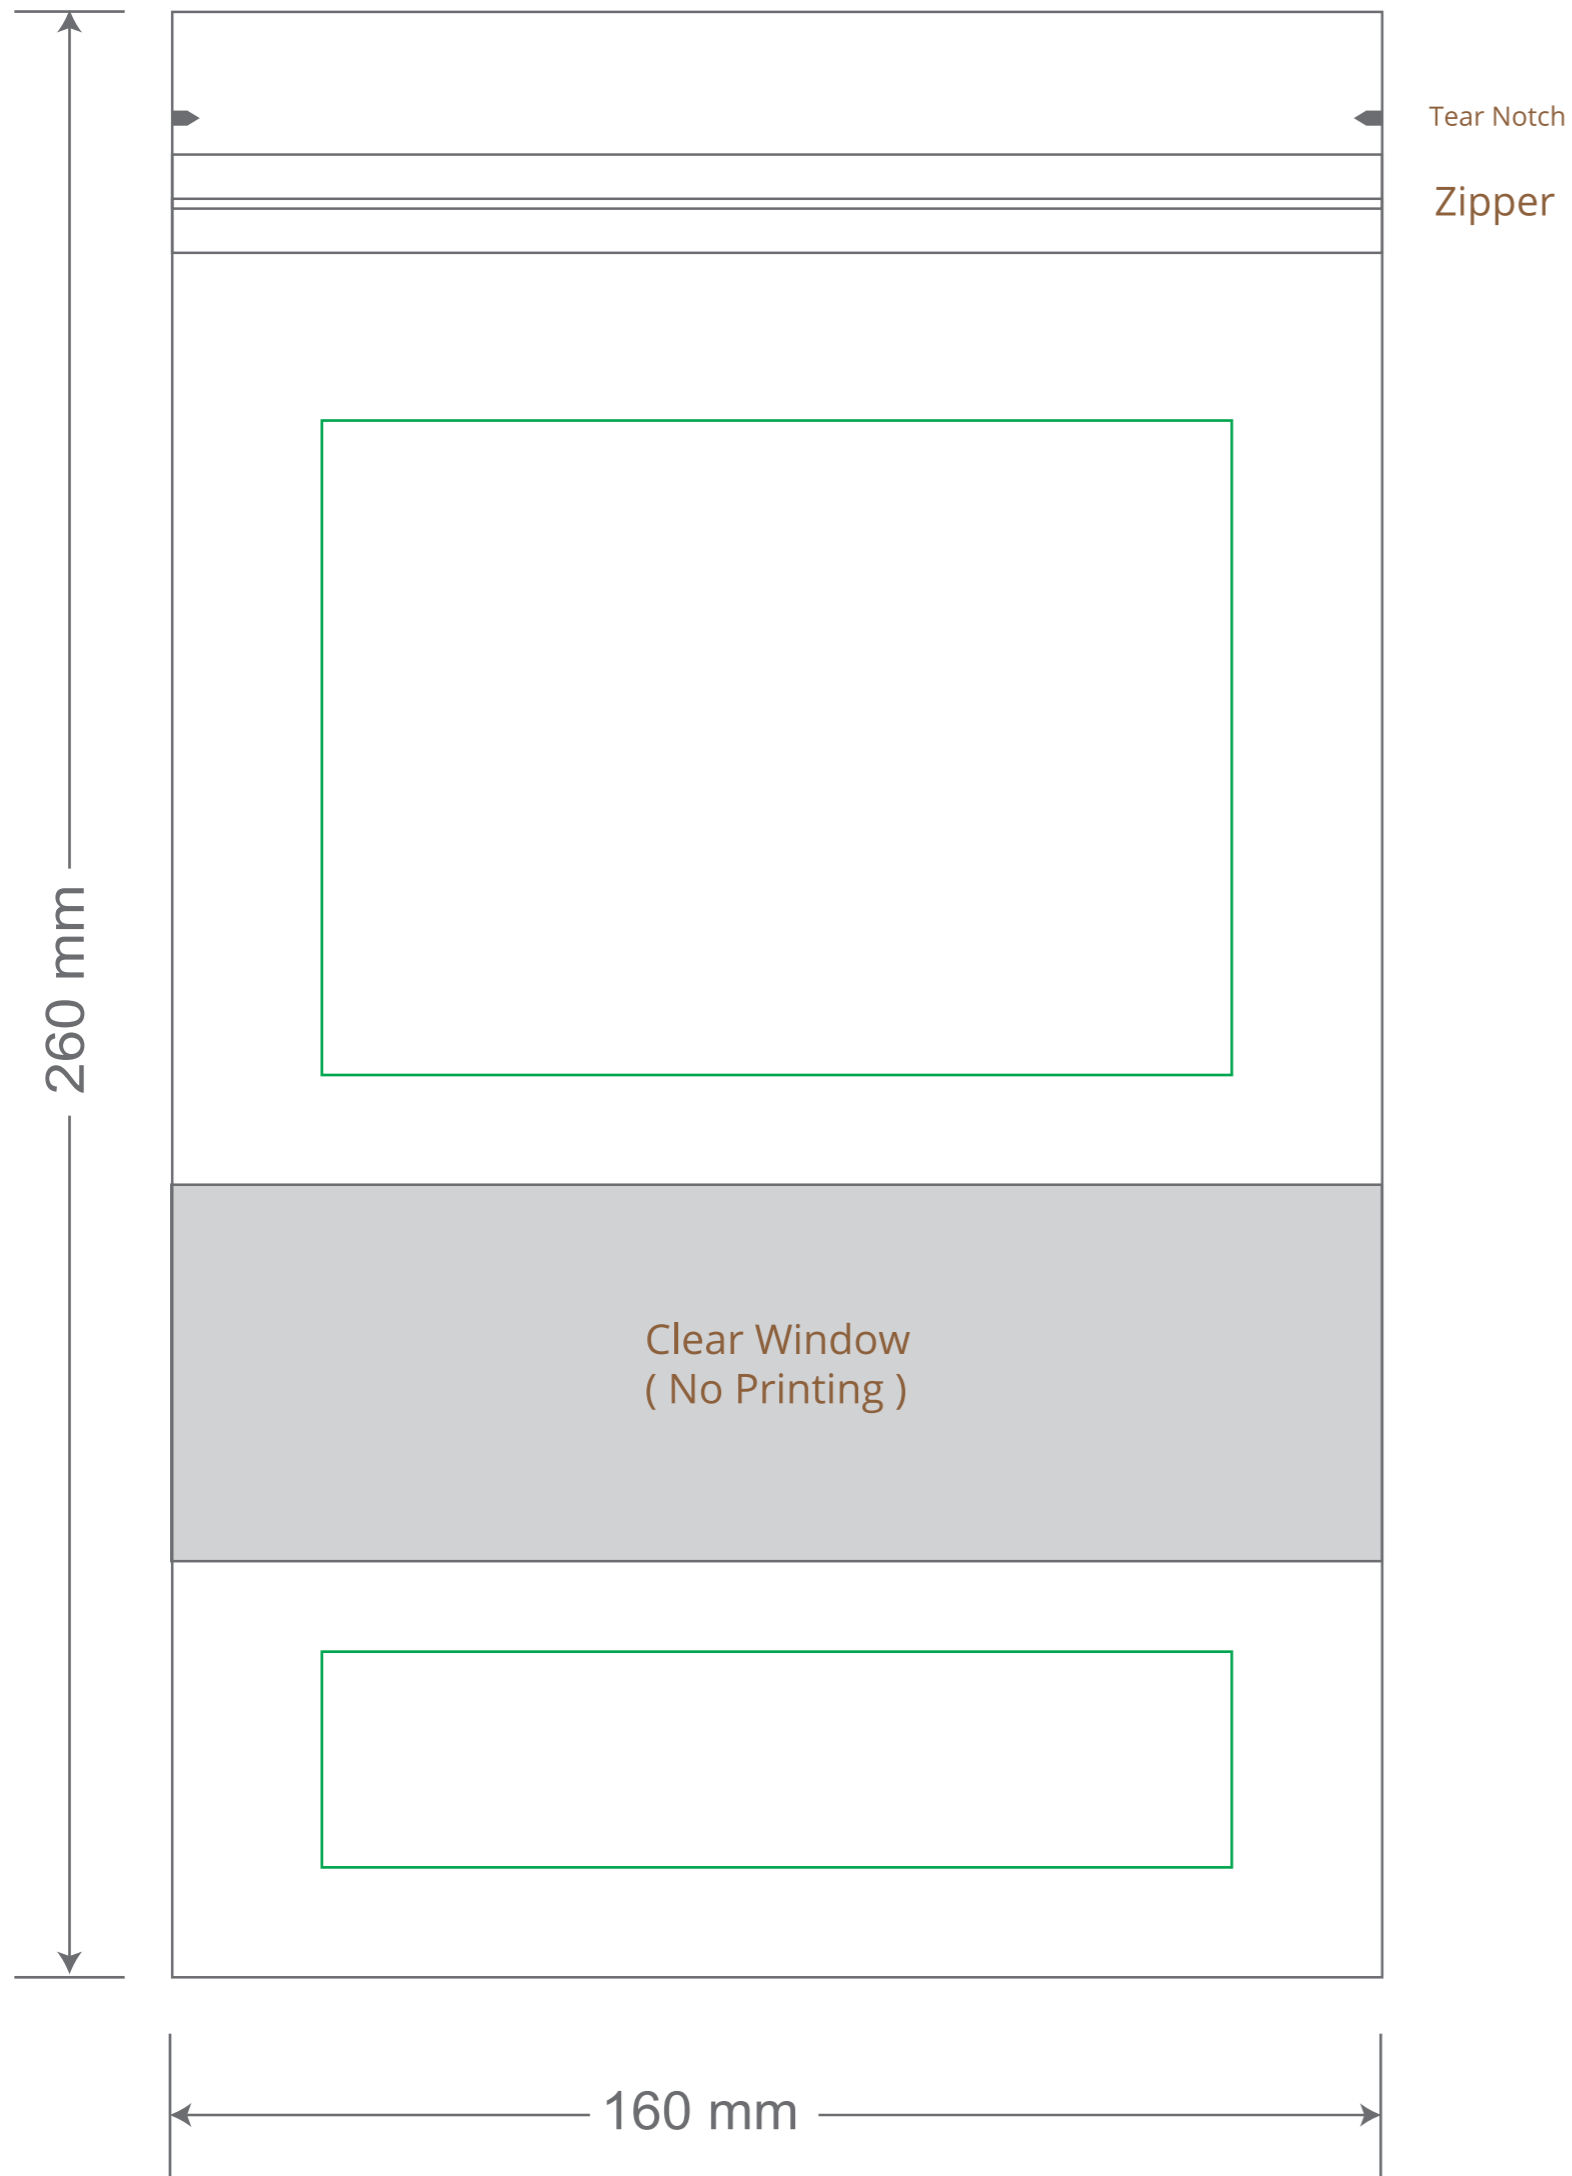

# Front

# Back

Green area is the bag area is the printing area, artwork with at most 2 colors for silkscreen printing.

Note: In Silkscreen printing Text font size must be bigger than 11pt can be clearly printed.