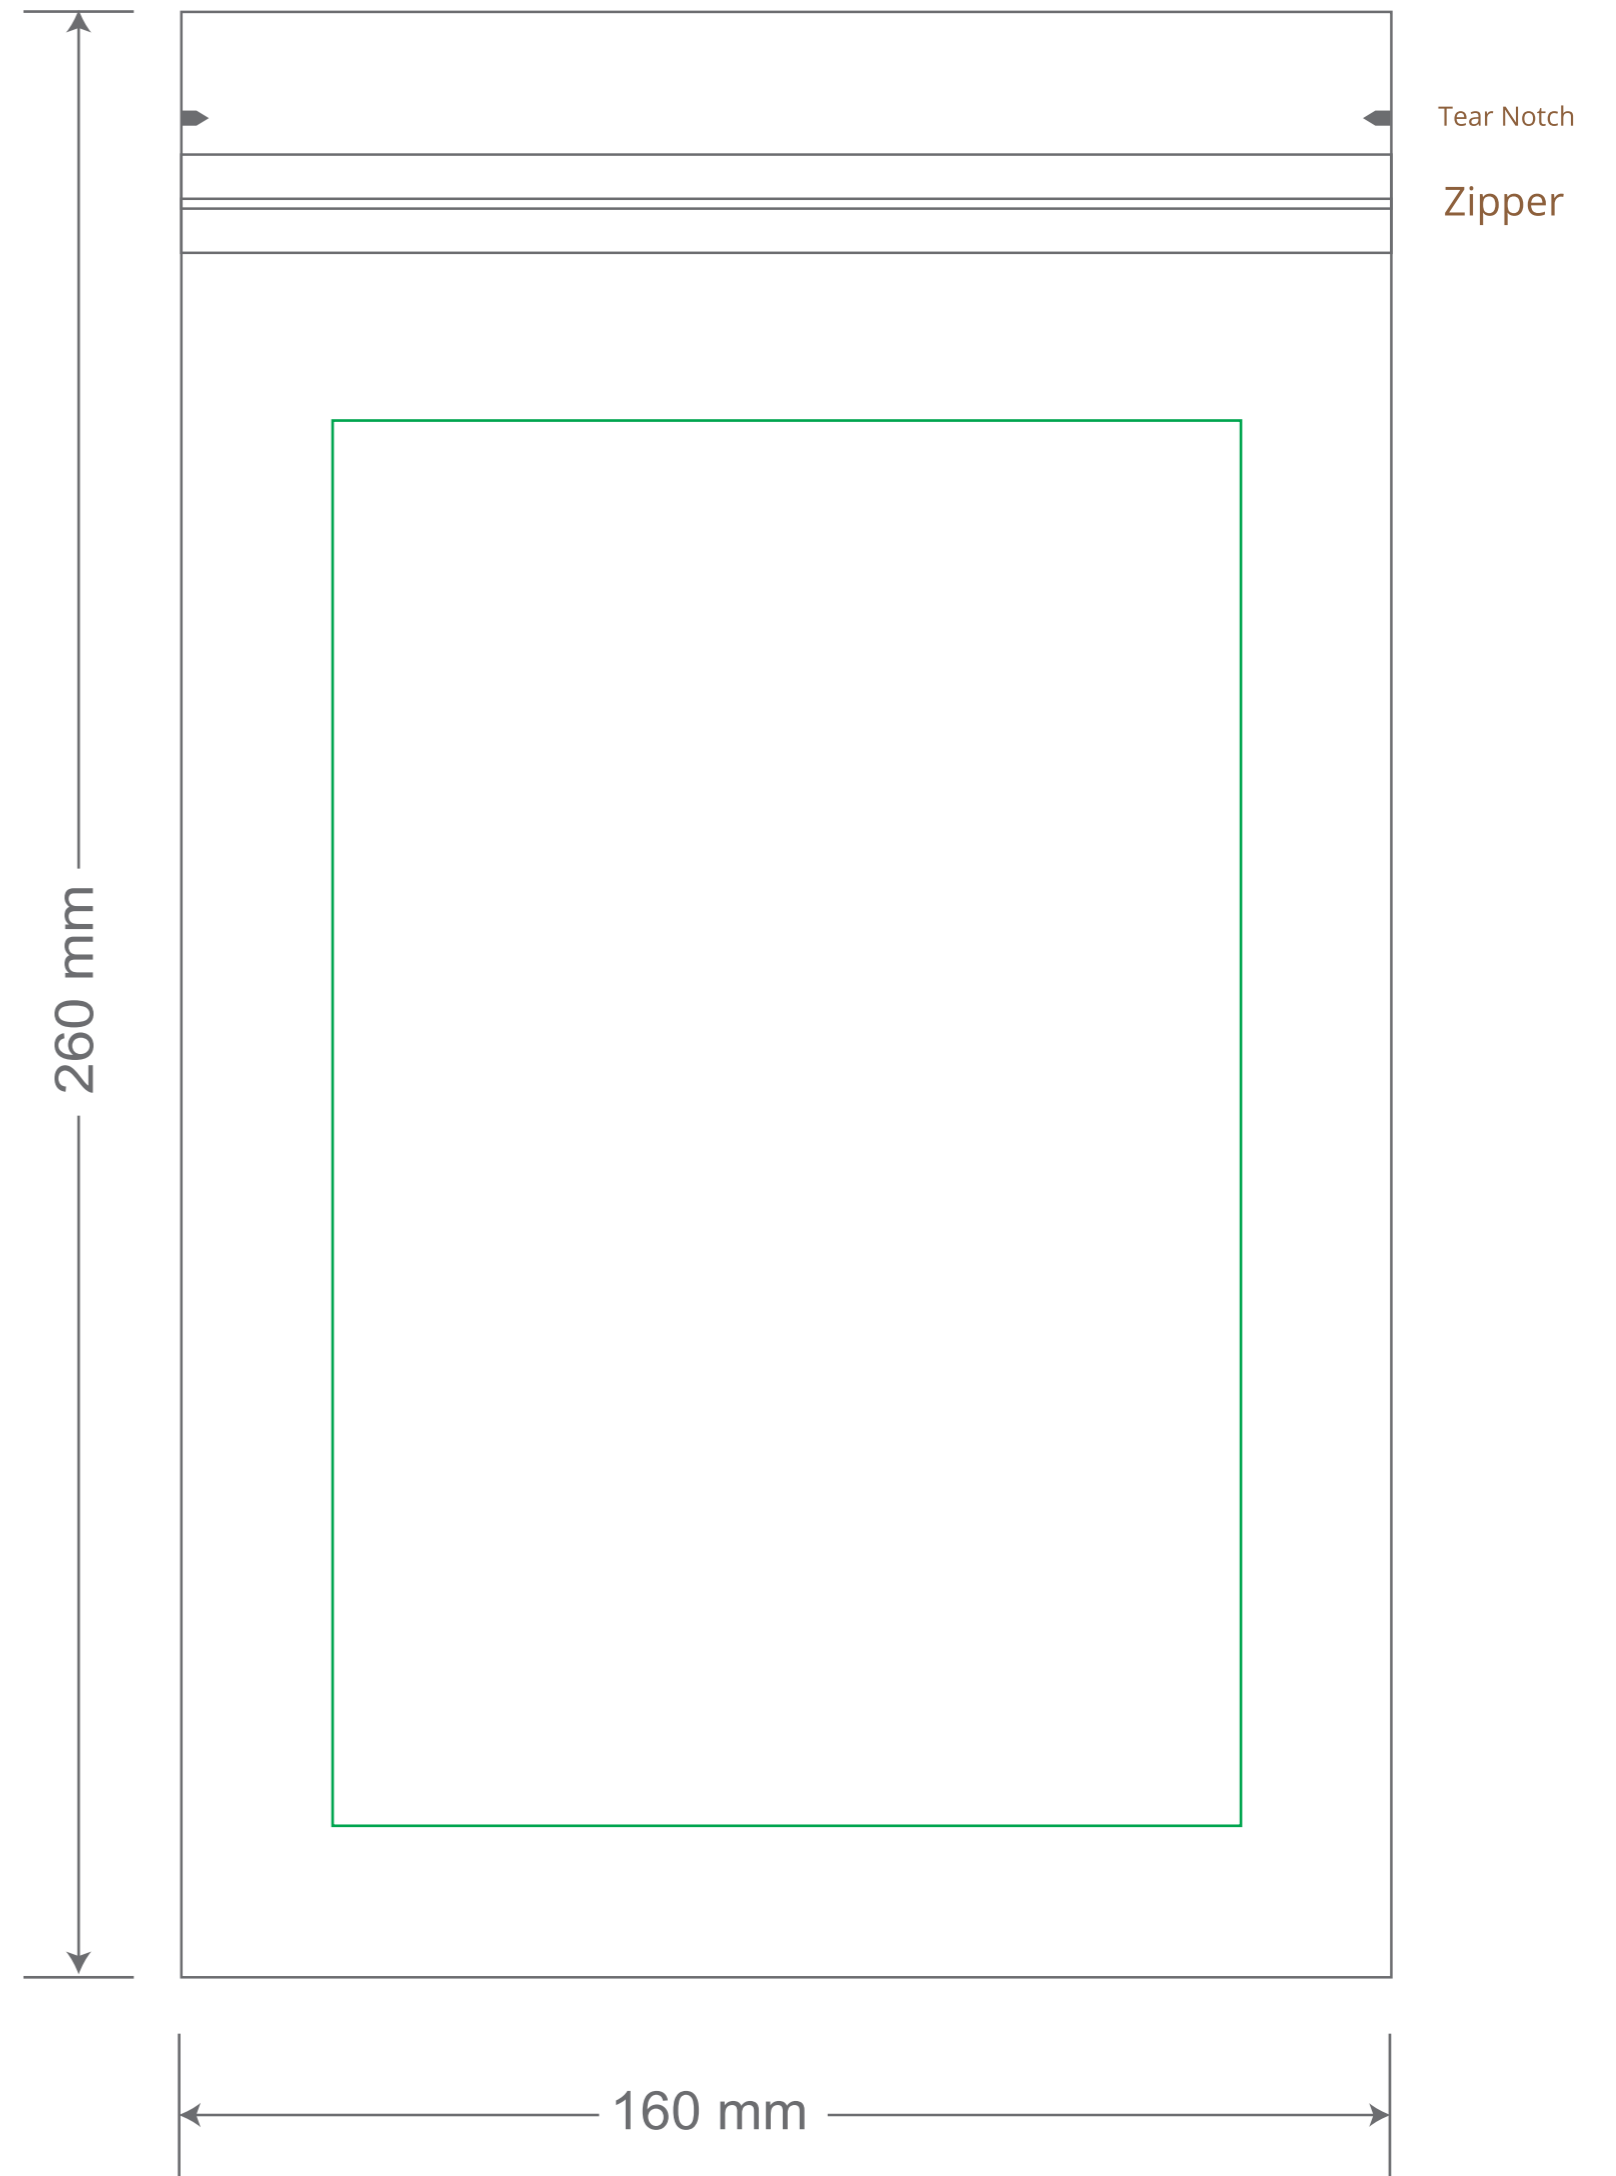

# Front

# Back

Green area is the bag area is the printing area, artwork with at most 2 colors for silkscreen printing.

Note: In Silkscreen printing Text font size must be bigger than 11pt can be clearly printed.